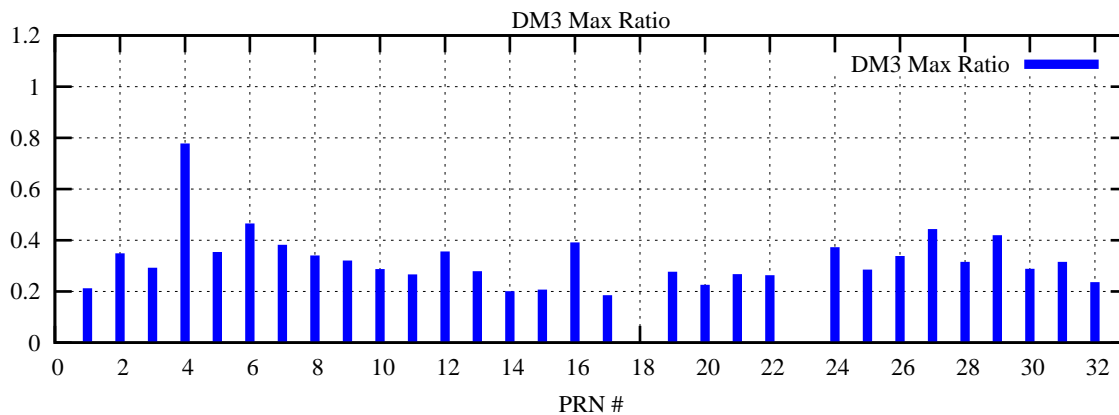

Ratio (PRN Bias/Threshold)

GpsWeek 2098 Day 3

Skinny (Type 0): PRN 8 22
Broad (Type 2): PRN 7 15 17 21 24