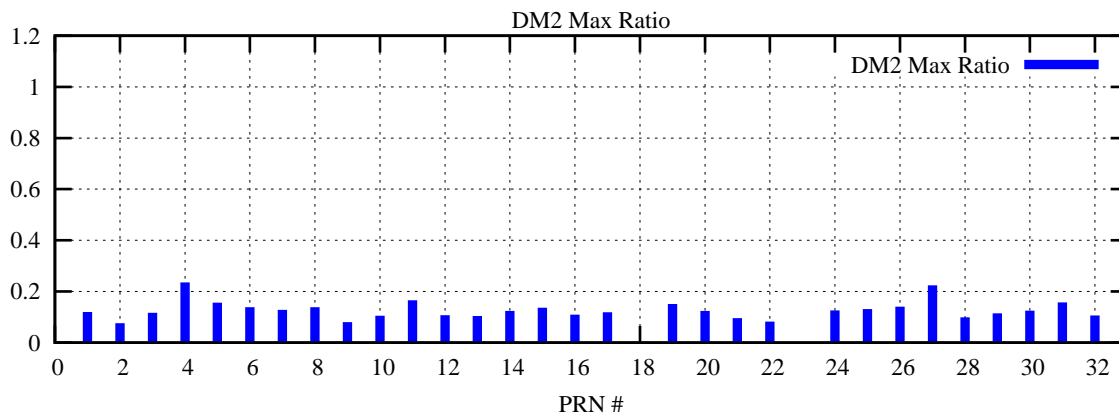

Ratio (PRN Bias/Threshold)

GpsWeek 2098 Day 3

Skinny (Type 0): PRN 8 22
Broad (Type 2): PRN 7 15 17 21 24