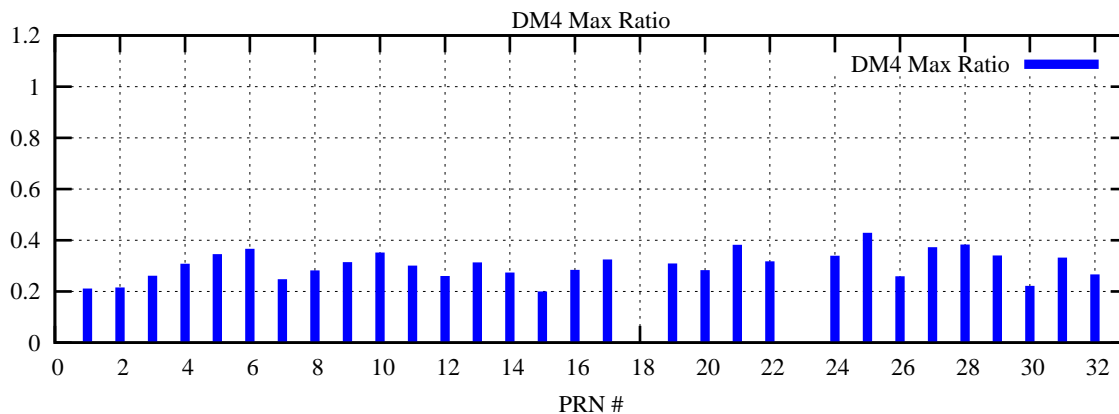

Ratio (PRN Bias/Threshold)

GpsWeek 2098 Day 3

Skinny (Type 0): PRN 8 22
Broad (Type 2): PRN 7 15 17 21 24