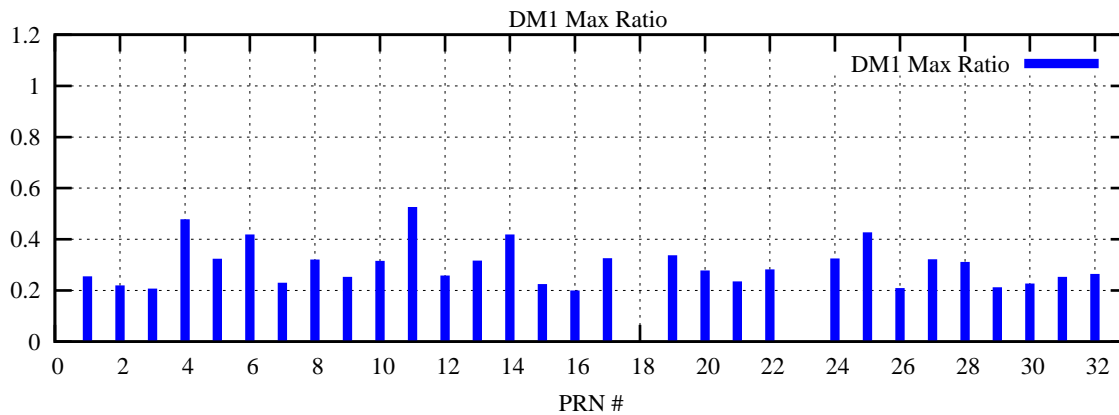

Ratio (PRN Bias/Threshold)

GpsWeek 2098 Day 3

Skinny (Type 0): PRN 8 22
Broad (Type 2): PRN 7 15 17 21 24