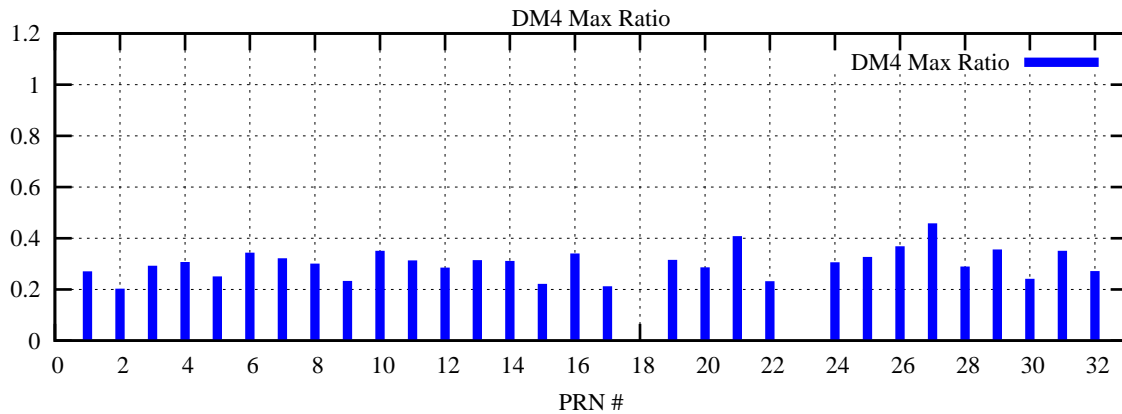

Ratio (PRN Bias/Threshold)

GpsWeek 2099 Day 0

Skinny (Type 0): PRN 8 22  
Broad (Type 2): PRN 7 15 17 21 24