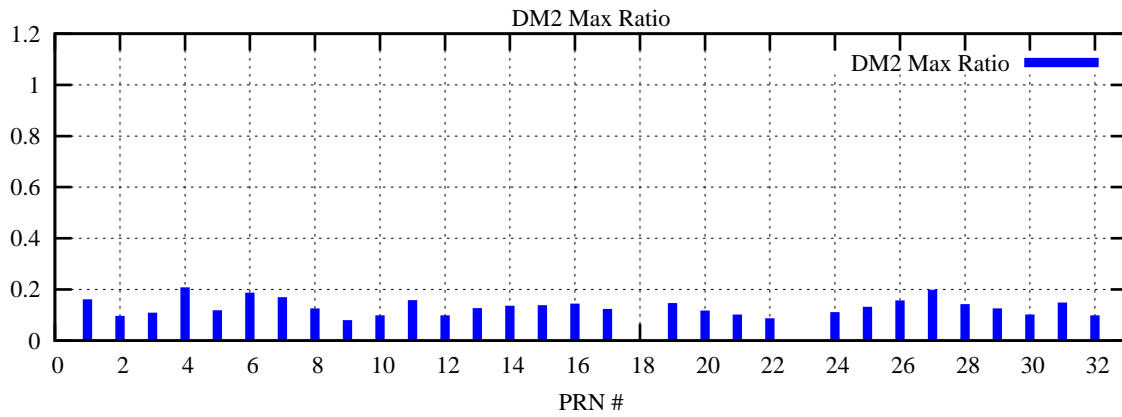

Ratio (PRN Bias/Threshold)

GpsWeek 2099 Day 0

Skinny (Type 0): PRN 8 22  
Broad (Type 2): PRN 7 15 17 21 24