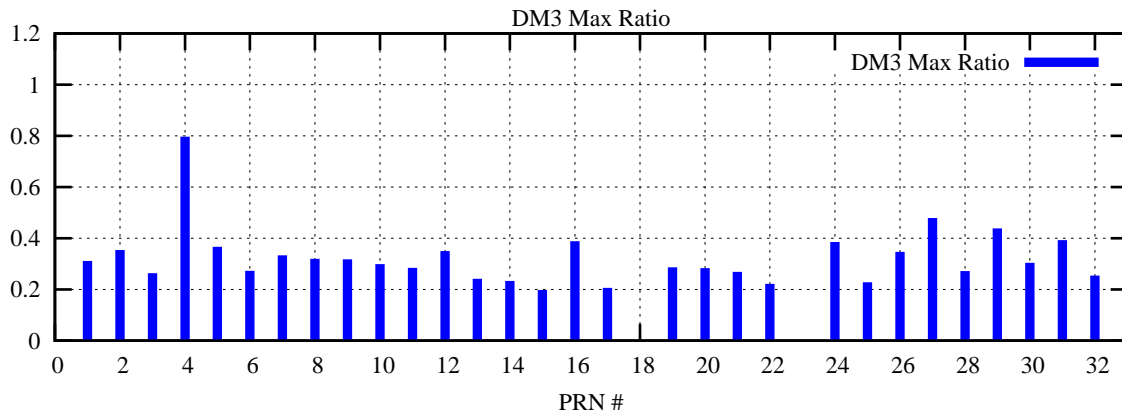

Ratio (PRN Bias/Threshold)

GpsWeek 2099 Day 0

Skinny (Type 0): PRN 8 22  
Broad (Type 2): PRN 7 15 17 21 24