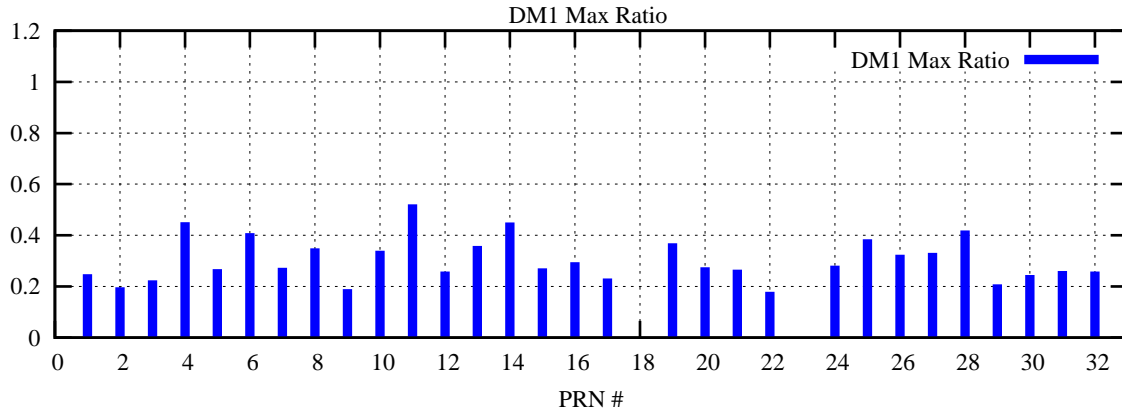

Ratio (PRN Bias/Threshold)

GpsWeek 2099 Day 0

Skinny (Type 0): PRN 8 22  
Broad (Type 2): PRN 7 15 17 21 24