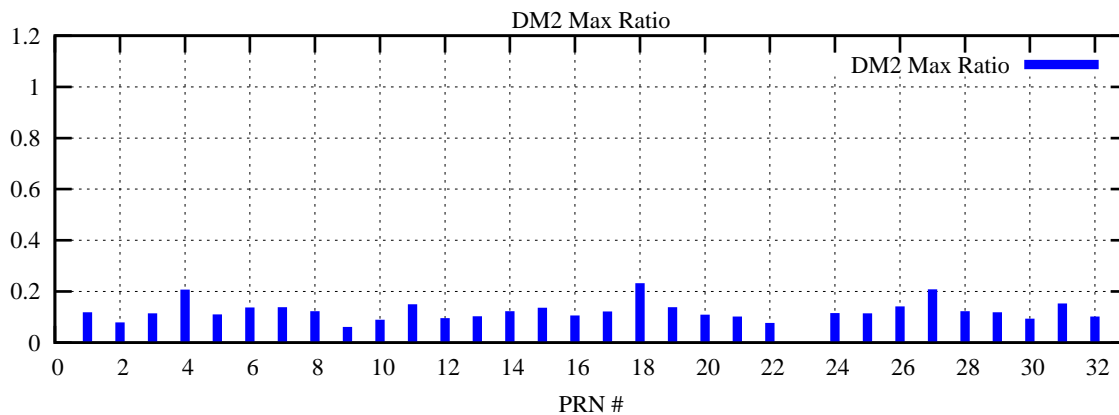

Ratio (PRN Bias/Threshold)

GpsWeek 2100 Day 0

Skinny (Type 0): PRN 8 22
Broad (Type 2): PRN 7 15 17 21 24