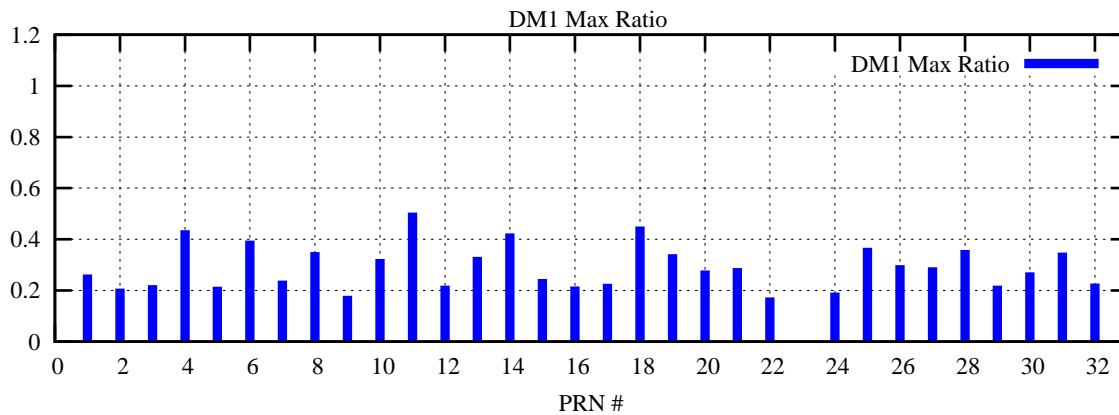

Ratio (PRN Bias/Threshold)

GpsWeek 2100 Day 0

Skinny (Type 0): PRN 8 22
Broad (Type 2): PRN 7 15 17 21 24