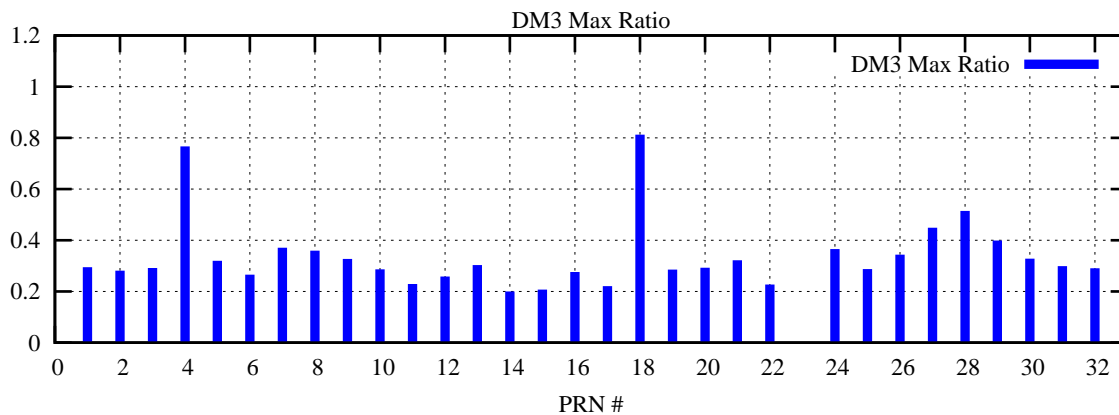

Ratio (PRN Bias/Threshold)

GpsWeek 2100 Day 0

Skinny (Type 0): PRN 8 22
Broad (Type 2): PRN 7 15 17 21 24