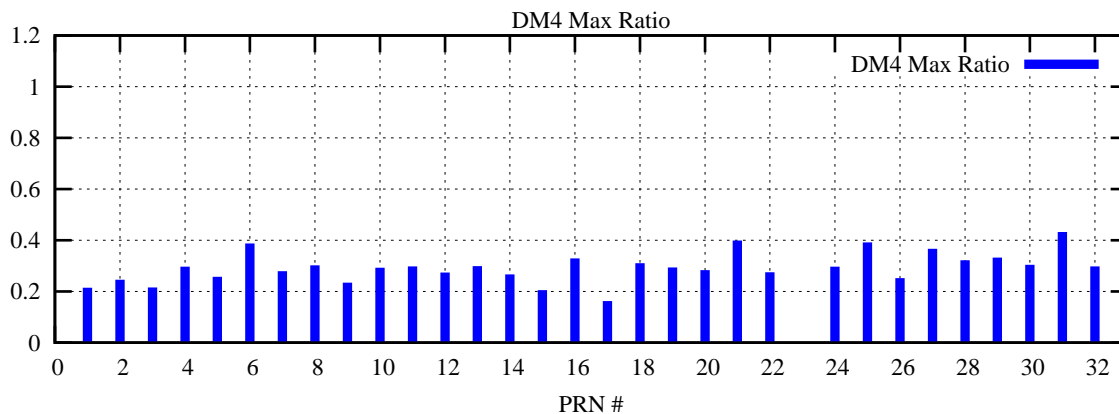

Ratio (PRN Bias/Threshold)

GpsWeek 2100 Day 0

Skinny (Type 0): PRN 8 22
Broad (Type 2): PRN 7 15 17 21 24