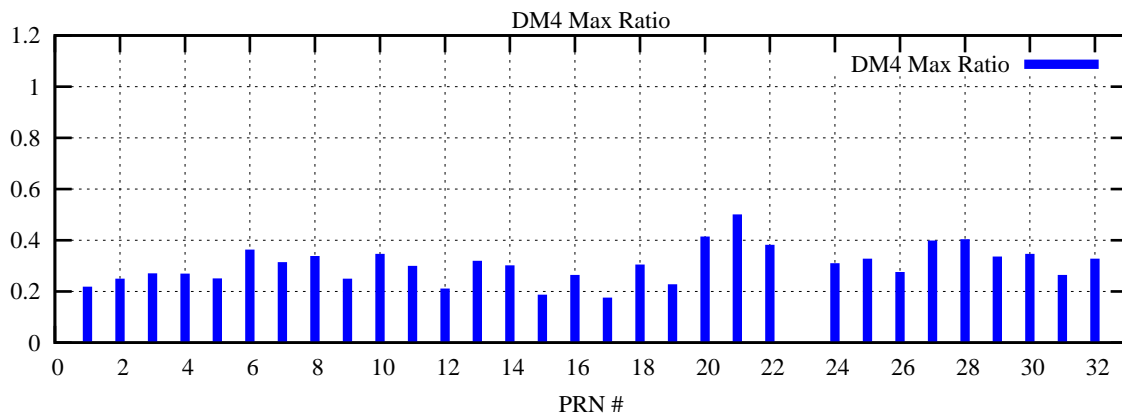

Ratio (PRN Bias/Threshold)

GpsWeek 2104 Day 1

Skinny (Type 0): PRN 8 22
Broad (Type 2): PRN 7 15 17 21 24