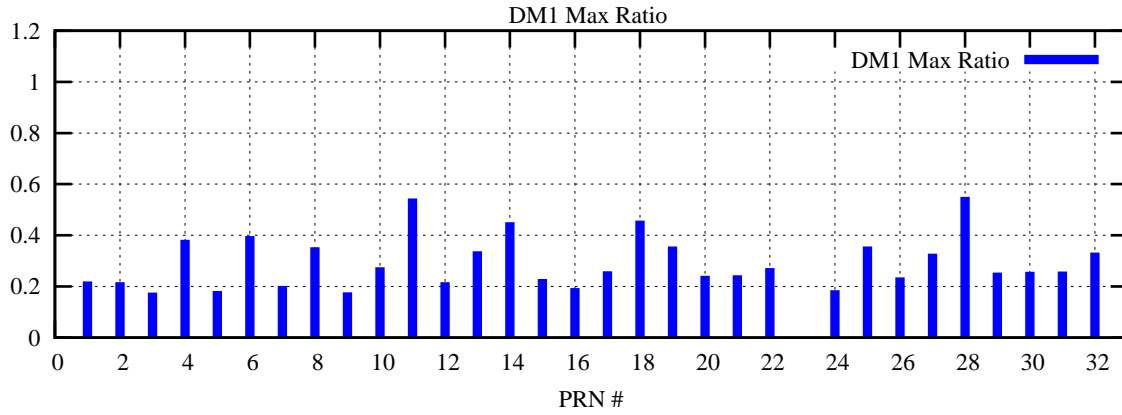

Ratio (PRN Bias/Threshold)

GpsWeek 2104 Day 1

Skinny (Type 0): PRN 8 22
Broad (Type 2): PRN 7 15 17 21 24