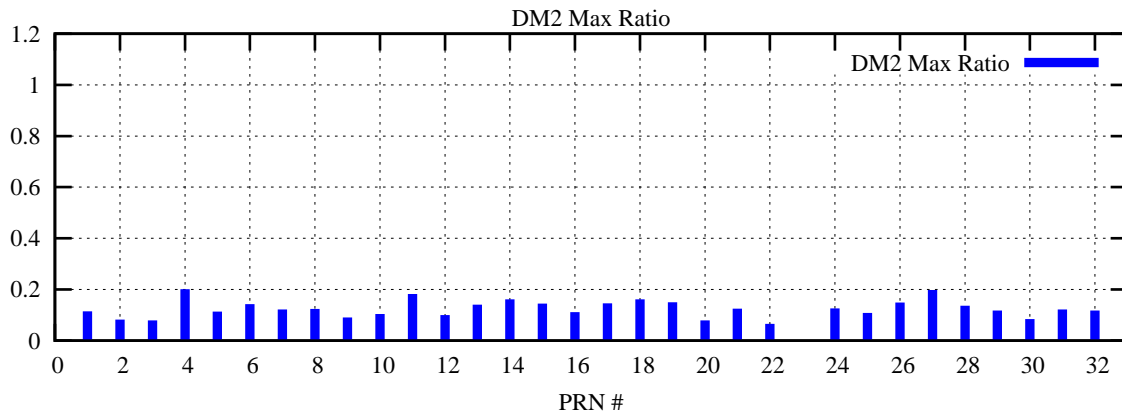

Ratio (PRN Bias/Threshold)

GpsWeek 2104 Day 1

Skinny (Type 0): PRN 8 22
Broad (Type 2): PRN 7 15 17 21 24