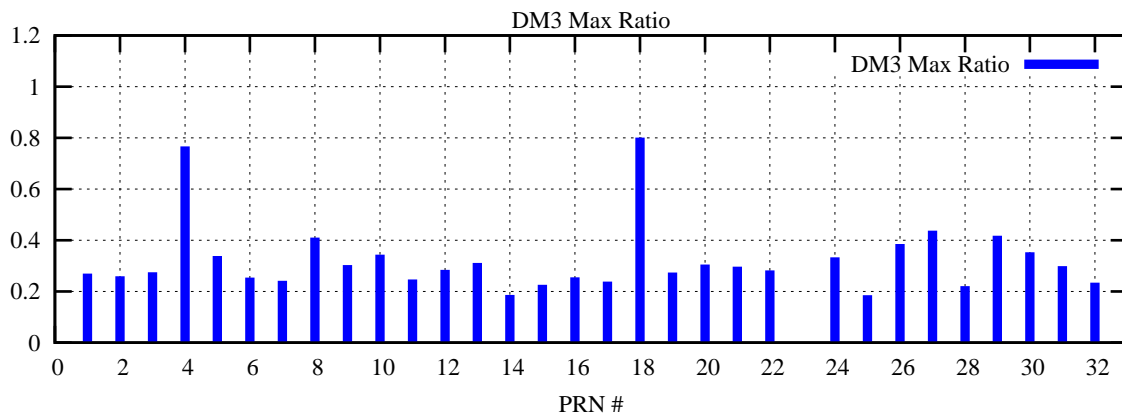

Ratio (PRN Bias/Threshold)

GpsWeek 2104 Day 1

Skinny (Type 0): PRN 8 22
Broad (Type 2): PRN 7 15 17 21 24