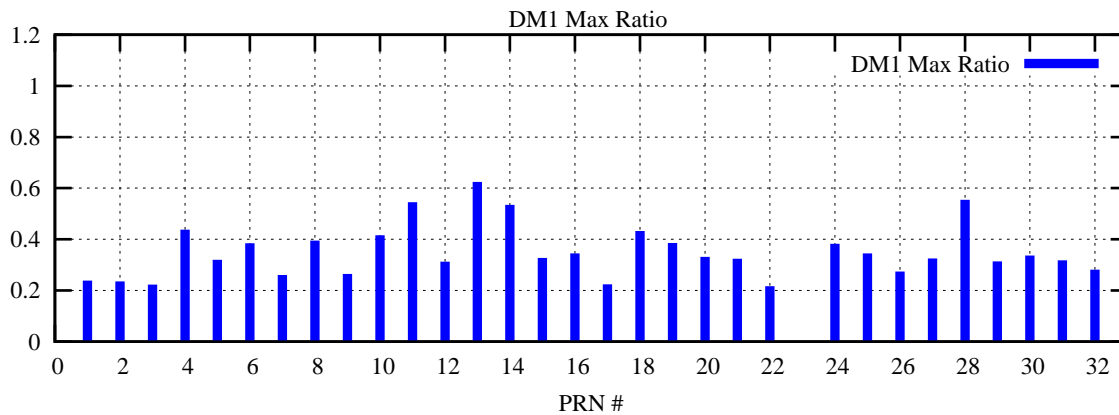

Ratio (PRN Bias/Threshold)

GpsWeek 2104 Day 3

Skinny (Type 0): PRN 8 22
Broad (Type 2): PRN 7 15 17 21 24