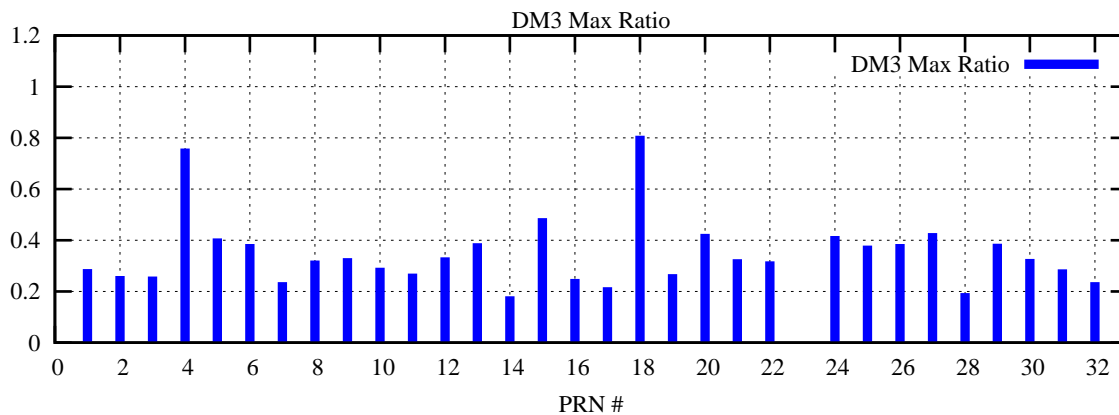

Ratio (PRN Bias/Threshold)

GpsWeek 2104 Day 3

Skinny (Type 0): PRN 8 22
Broad (Type 2): PRN 7 15 17 21 24