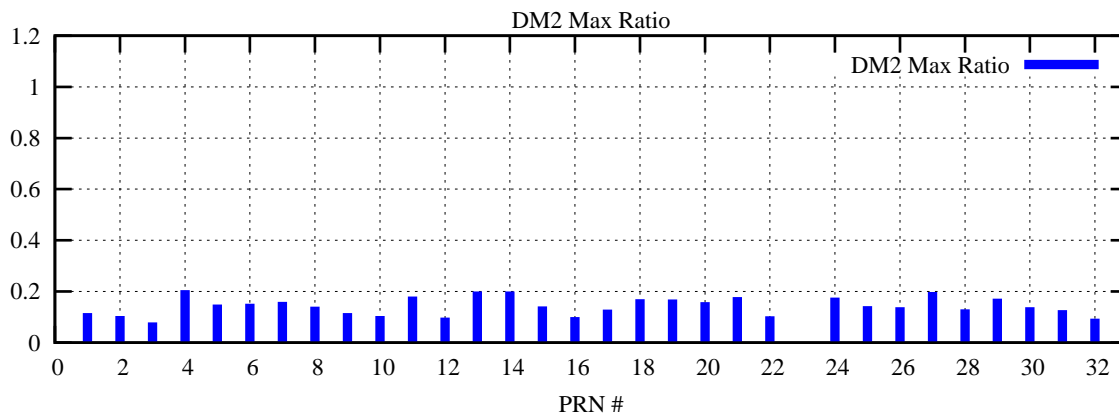

Ratio (PRN Bias/Threshold)

GpsWeek 2104 Day 3

Skinny (Type 0): PRN 8 22
Broad (Type 2): PRN 7 15 17 21 24