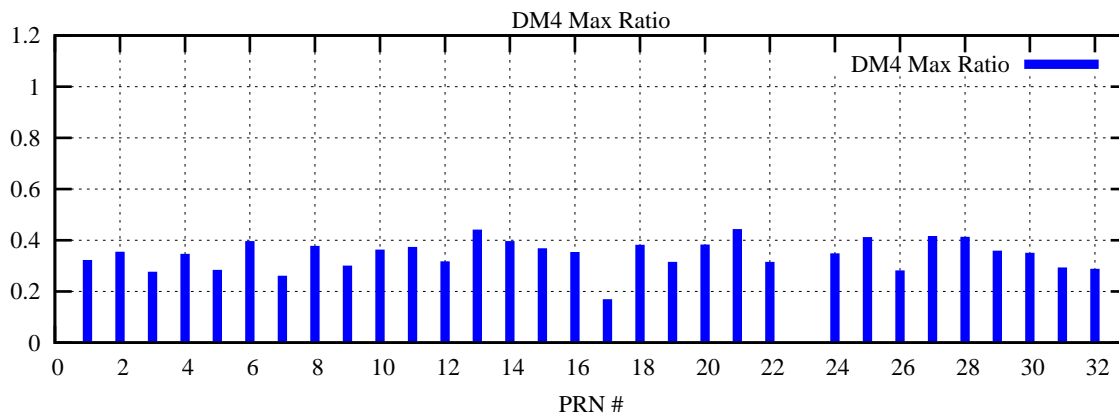

Ratio (PRN Bias/Threshold)

GpsWeek 2104 Day 3

Skinny (Type 0): PRN 8 22
Broad (Type 2): PRN 7 15 17 21 24