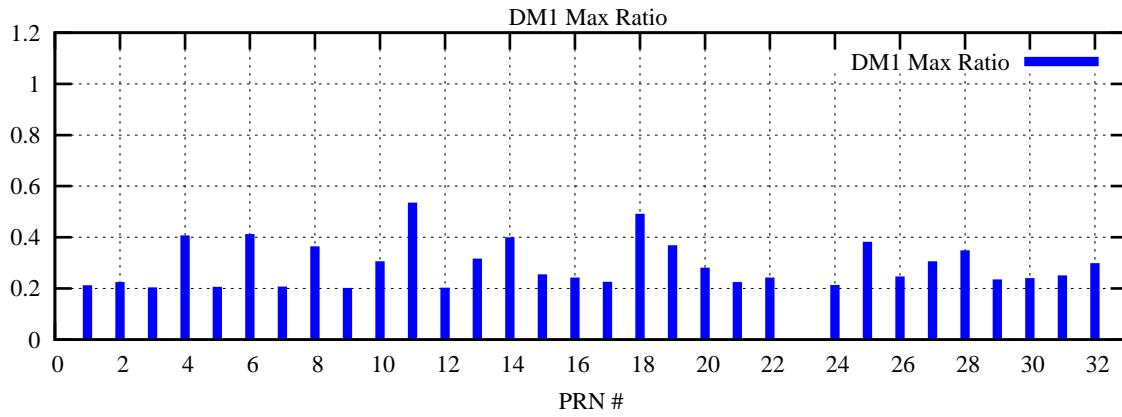

Ratio (PRN Bias/Threshold)
GpsWeek 2105 Day 0

Skinny (Type 0): PRN 8 22
Broad (Type 2): PRN 7 15 17 21 24