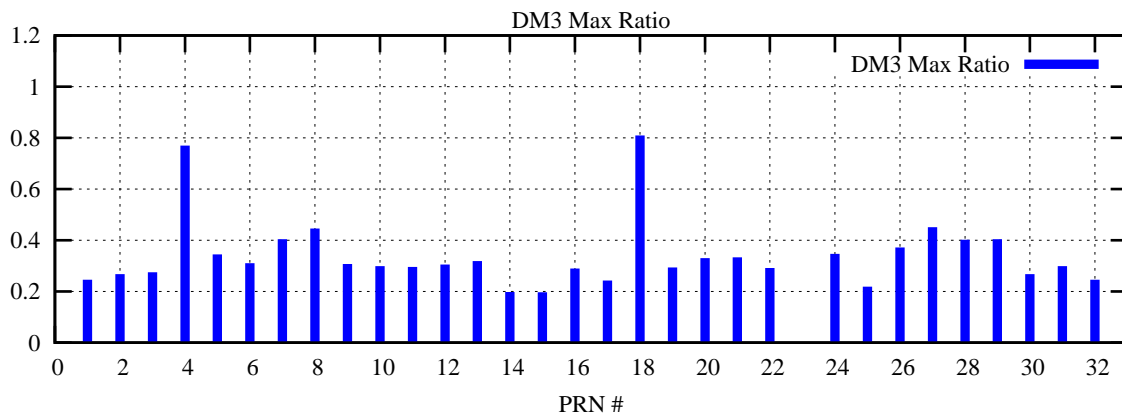

Ratio (PRN Bias/Threshold)
GpsWeek 2105 Day 0

Skinny (Type 0): PRN 8 22
Broad (Type 2): PRN 7 15 17 21 24