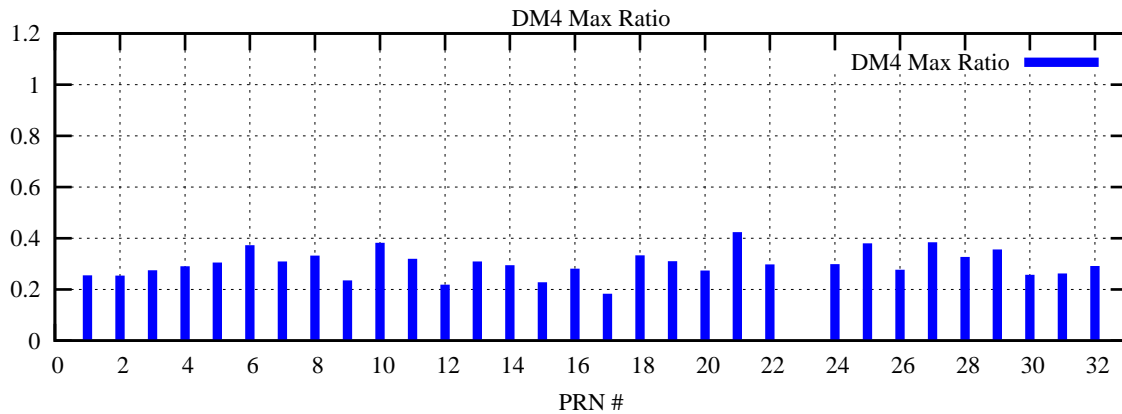

Ratio (PRN Bias/Threshold)
GpsWeek 2105 Day 0

Skinny (Type 0): PRN 8 22
Broad (Type 2): PRN 7 15 17 21 24