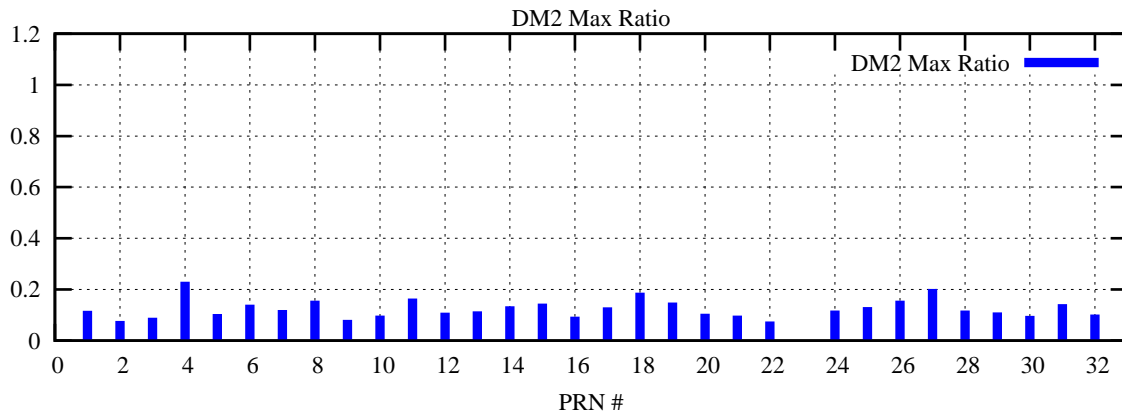

Ratio (PRN Bias/Threshold)
GpsWeek 2105 Day 0

Skinny (Type 0): PRN 8 22
Broad (Type 2): PRN 7 15 17 21 24