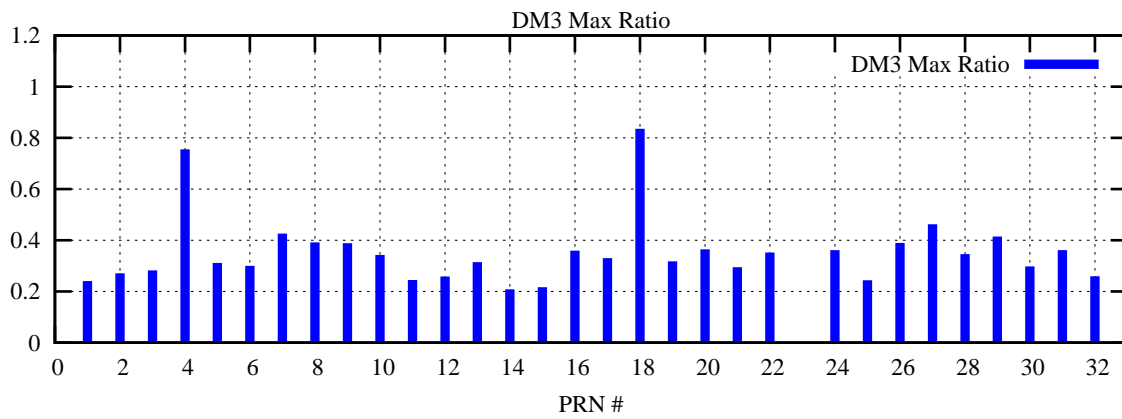

Ratio (PRN Bias/Threshold)

GpsWeek 2108 Day 0

Skinny (Type 0): PRN 8 22  
Broad (Type 2): PRN 7 15 17 21 24