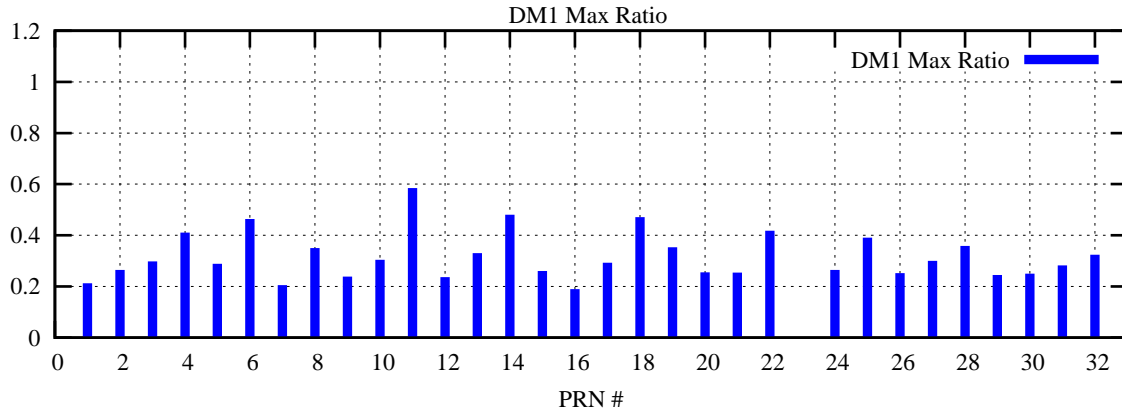

Ratio (PRN Bias/Threshold)

GpsWeek 2108 Day 0

Skinny (Type 0): PRN 8 22  
Broad (Type 2): PRN 7 15 17 21 24