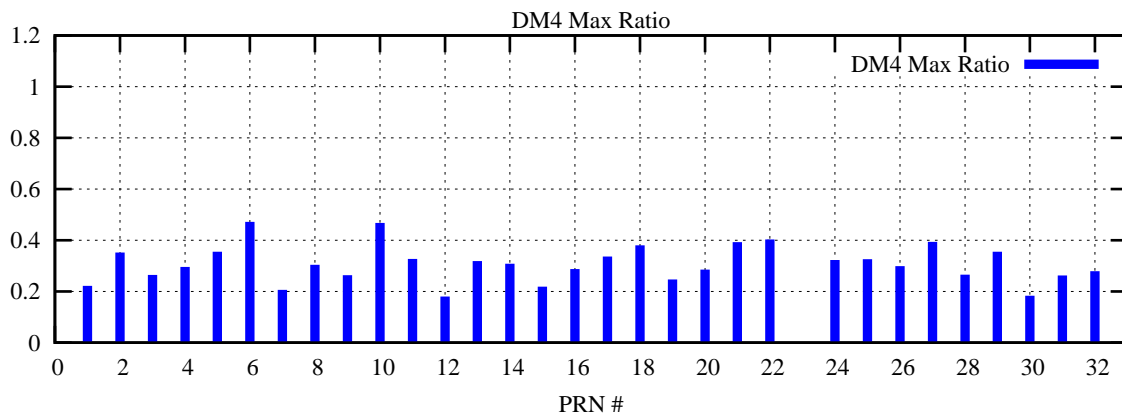

Ratio (PRN Bias/Threshold)

GpsWeek 2108 Day 0

Skinny (Type 0): PRN 8 22  
Broad (Type 2): PRN 7 15 17 21 24