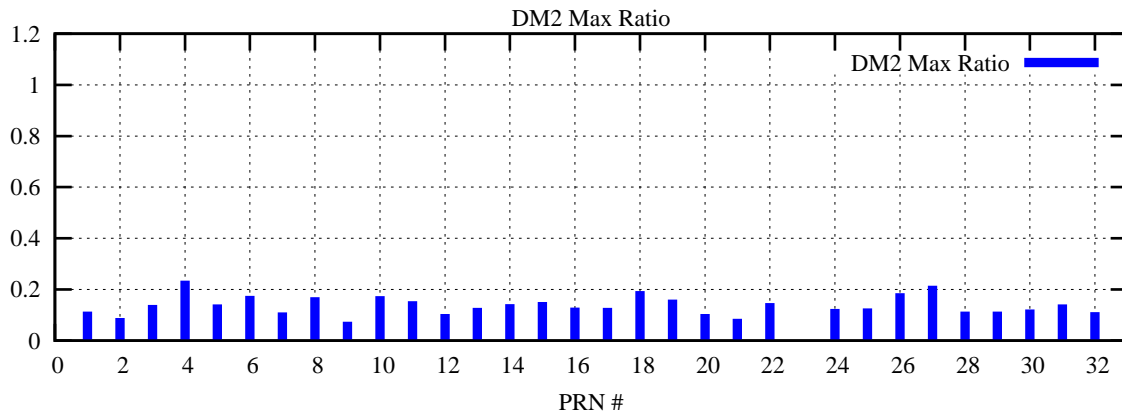

Ratio (PRN Bias/Threshold)

GpsWeek 2108 Day 0

Skinny (Type 0): PRN 8 22  
Broad (Type 2): PRN 7 15 17 21 24