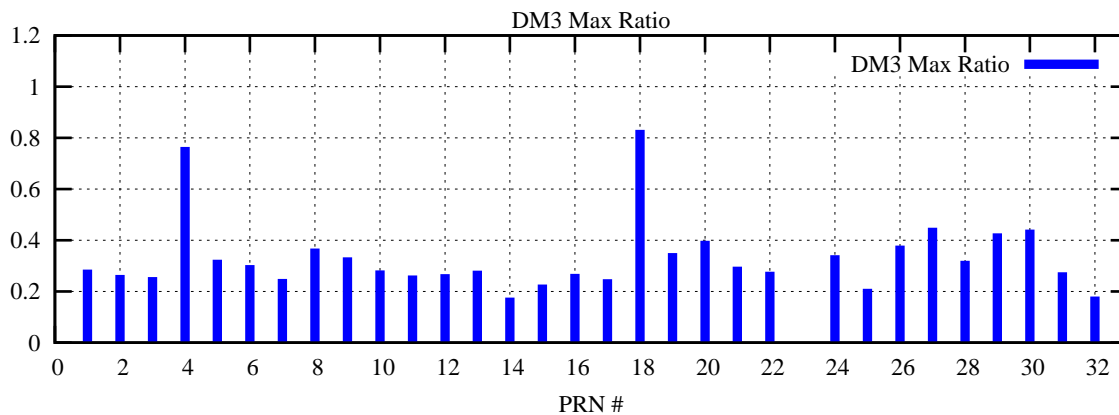

Ratio (PRN Bias/Threshold)

GpsWeek 2110 Day 0

Skinny (Type 0): PRN 8 22  
Broad (Type 2): PRN 7 15 17 21 24