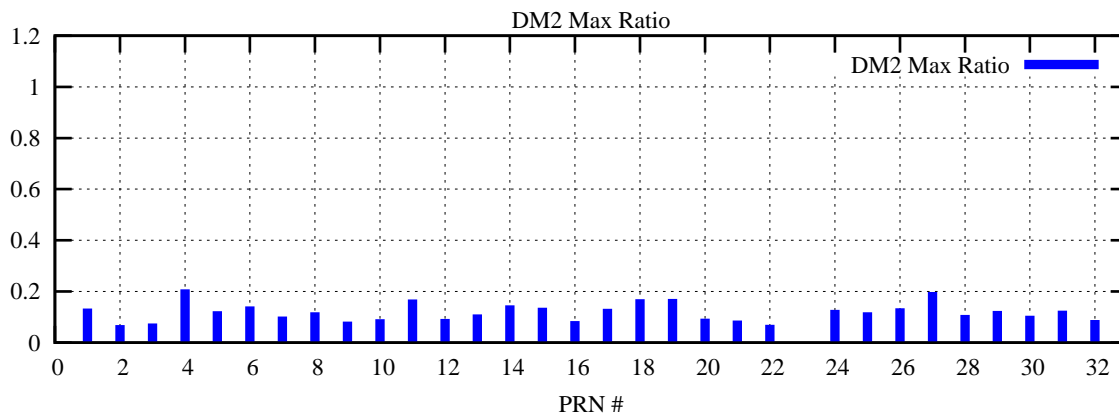

Ratio (PRN Bias/Threshold)

GpsWeek 2110 Day 0

Skinny (Type 0): PRN 8 22  
Broad (Type 2): PRN 7 15 17 21 24