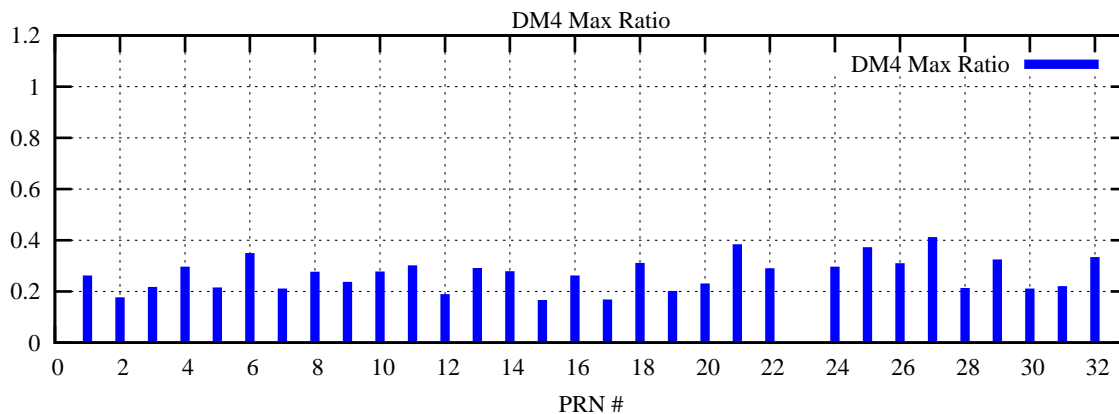

Ratio (PRN Bias/Threshold)

GpsWeek 2110 Day 0

Skinny (Type 0): PRN 8 22  
Broad (Type 2): PRN 7 15 17 21 24