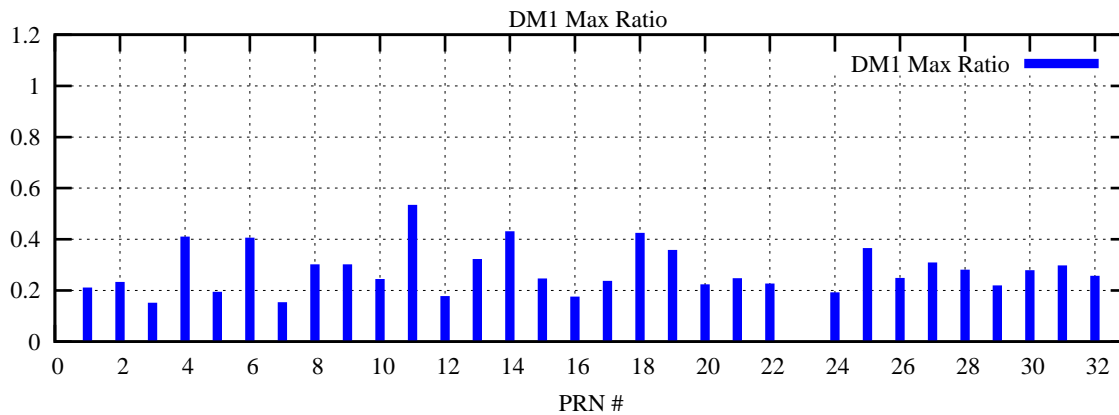

Ratio (PRN Bias/Threshold)

GpsWeek 2110 Day 0

Skinny (Type 0): PRN 8 22  
Broad (Type 2): PRN 7 15 17 21 24