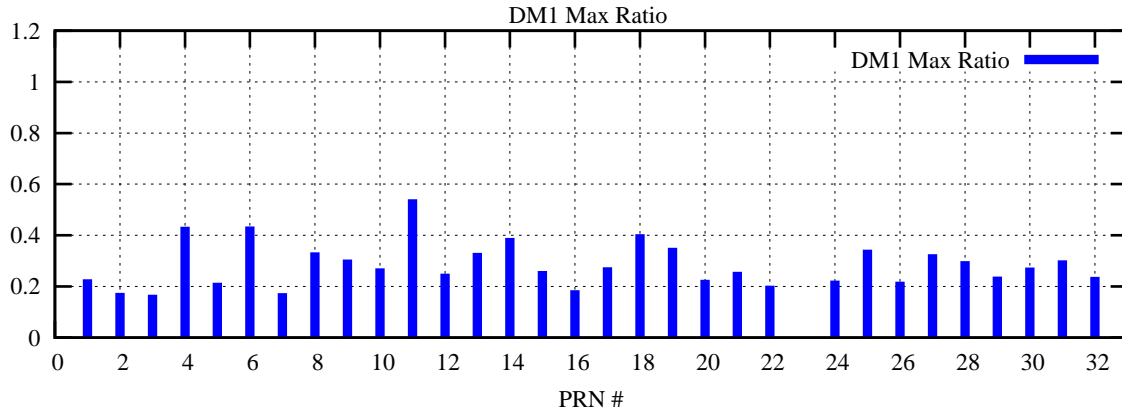

Ratio (PRN Bias/Threshold)

GpsWeek 2110 Day 1

Skinny (Type 0): PRN 8 22
Broad (Type 2): PRN 7 15 17 21 24