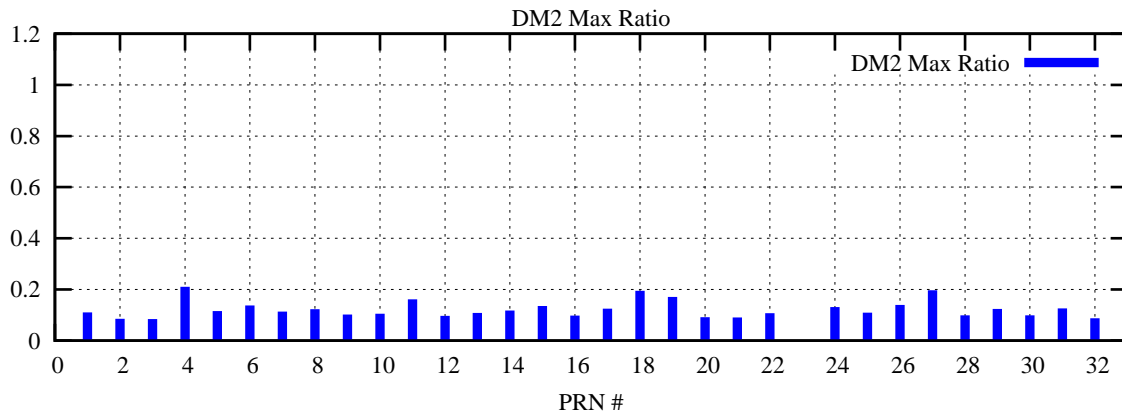

Ratio (PRN Bias/Threshold)

GpsWeek 2110 Day 1

Skinny (Type 0): PRN 8 22
Broad (Type 2): PRN 7 15 17 21 24