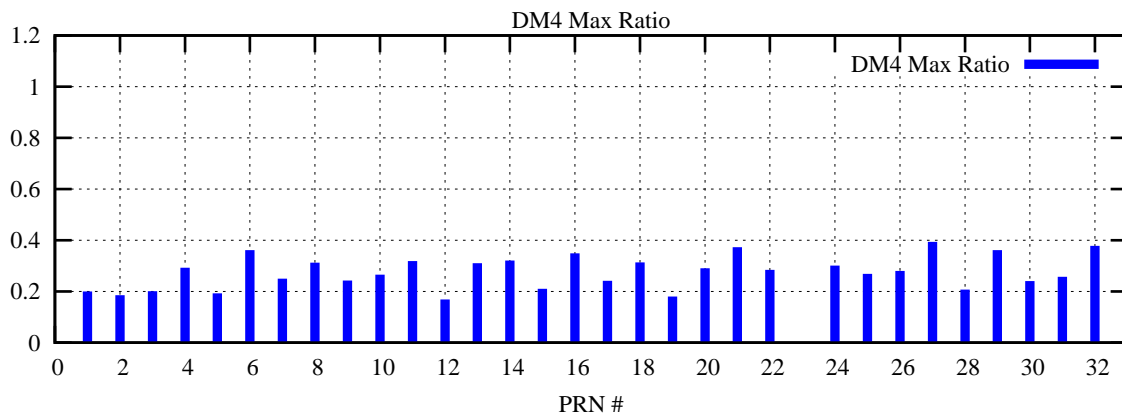

Ratio (PRN Bias/Threshold)

GpsWeek 2110 Day 1

Skinny (Type 0): PRN 8 22
Broad (Type 2): PRN 7 15 17 21 24