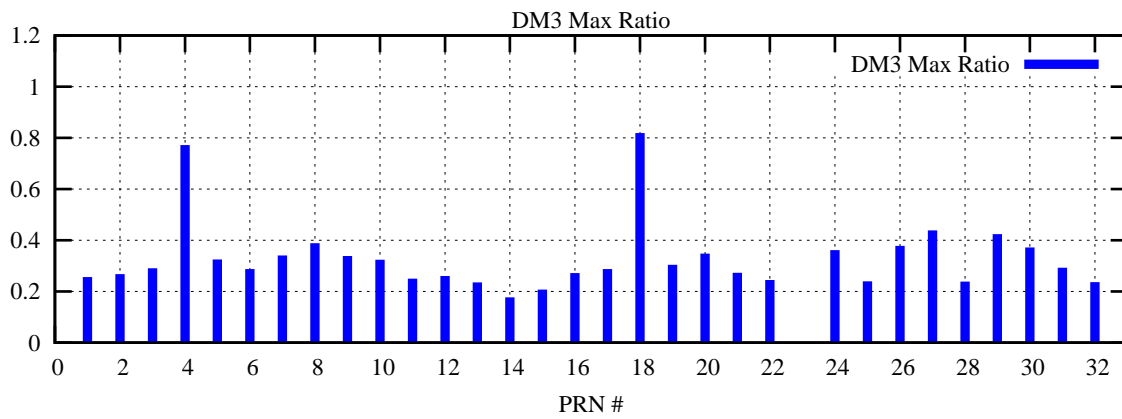

Ratio (PRN Bias/Threshold)

GpsWeek 2110 Day 1

Skinny (Type 0): PRN 8 22
Broad (Type 2): PRN 7 15 17 21 24