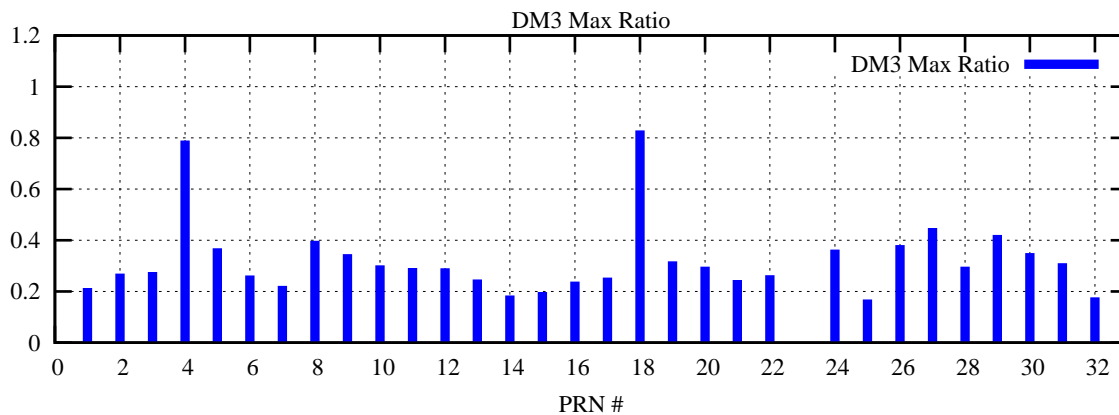

Ratio (PRN Bias/Threshold)

GpsWeek 2110 Day 4

Skinny (Type 0): PRN 8 22
Broad (Type 2): PRN 7 15 17 21 24