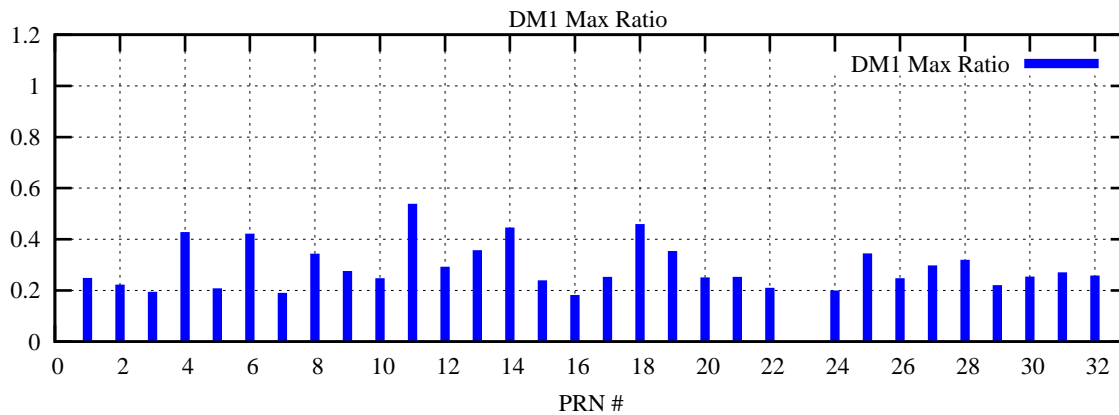

Ratio (PRN Bias/Threshold)

GpsWeek 2110 Day 4

Skinny (Type 0): PRN 8 22
Broad (Type 2): PRN 7 15 17 21 24