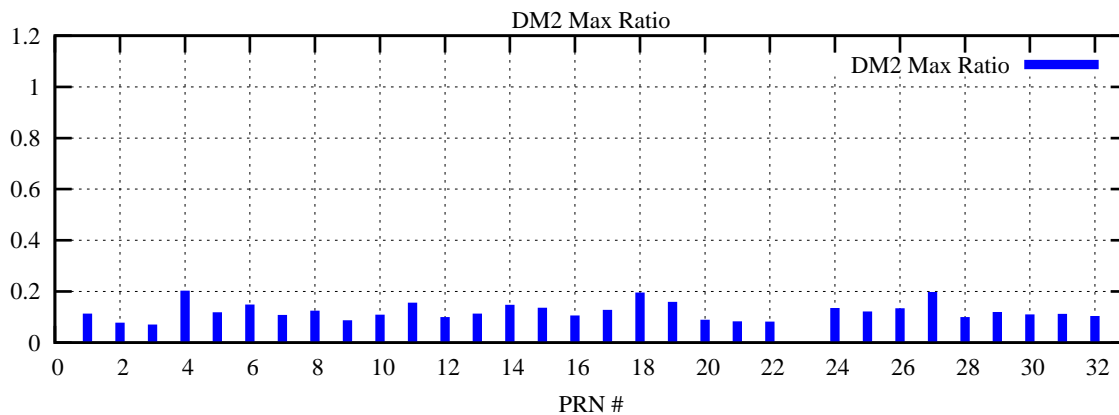

Ratio (PRN Bias/Threshold)

GpsWeek 2110 Day 4

Skinny (Type 0): PRN 8 22
Broad (Type 2): PRN 7 15 17 21 24