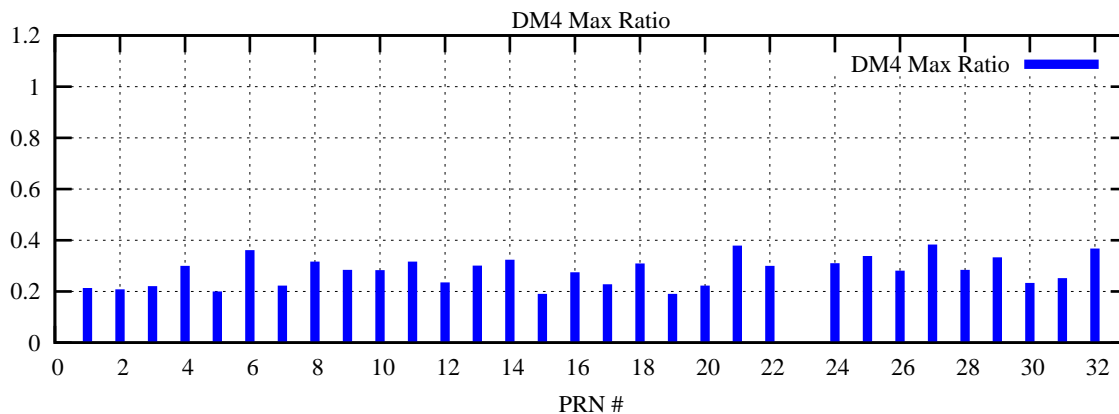

Ratio (PRN Bias/Threshold)

GpsWeek 2110 Day 4

Skinny (Type 0): PRN 8 22
Broad (Type 2): PRN 7 15 17 21 24