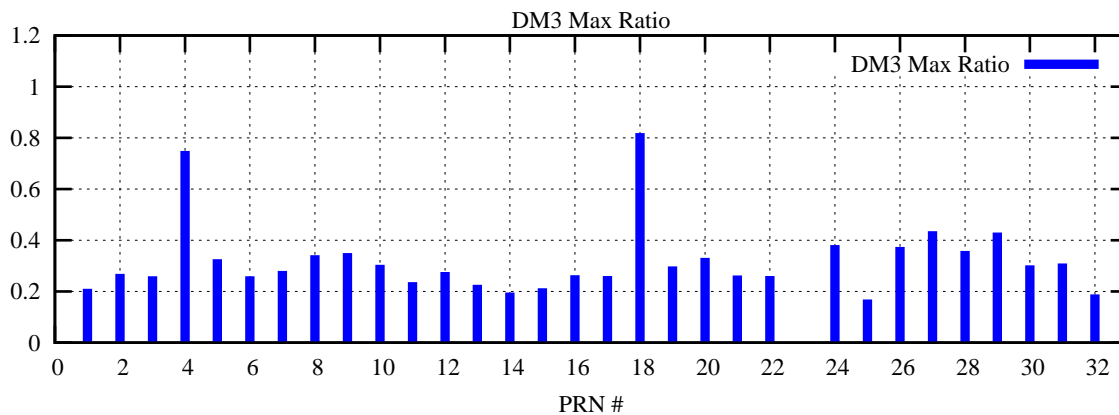

Ratio (PRN Bias/Threshold)

GpsWeek 2110 Day 6

Skinny (Type 0): PRN 8 22  
Broad (Type 2): PRN 7 15 17 21 24