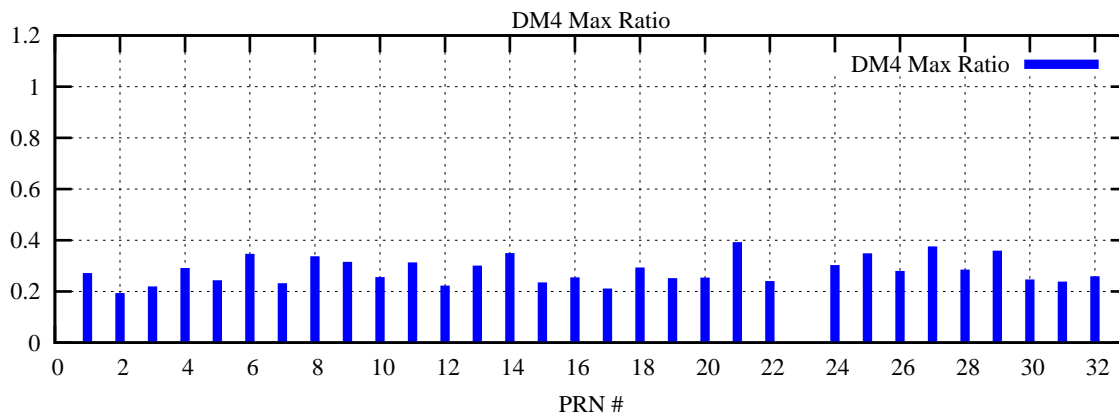

Ratio (PRN Bias/Threshold)

GpsWeek 2110 Day 6

Skinny (Type 0): PRN 8 22  
Broad (Type 2): PRN 7 15 17 21 24