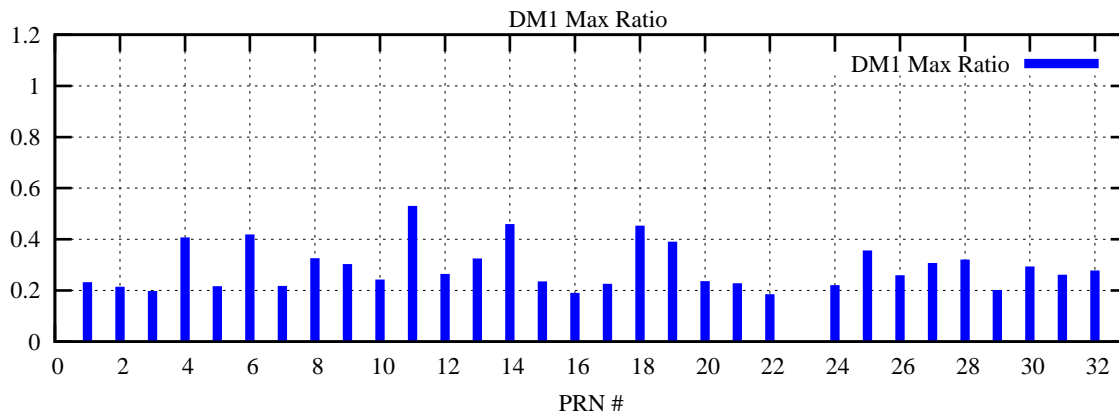

Ratio (PRN Bias/Threshold)

GpsWeek 2110 Day 6

Skinny (Type 0): PRN 8 22  
Broad (Type 2): PRN 7 15 17 21 24