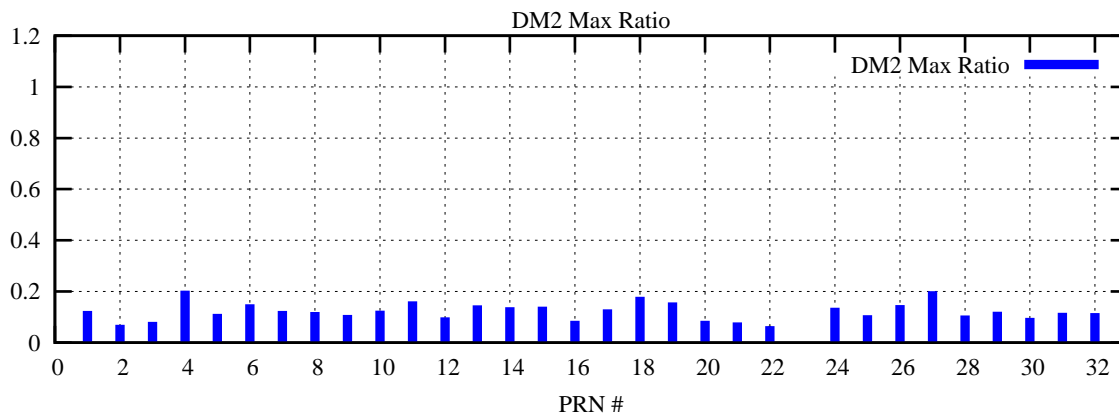

Ratio (PRN Bias/Threshold)

GpsWeek 2110 Day 6

Skinny (Type 0): PRN 8 22  
Broad (Type 2): PRN 7 15 17 21 24