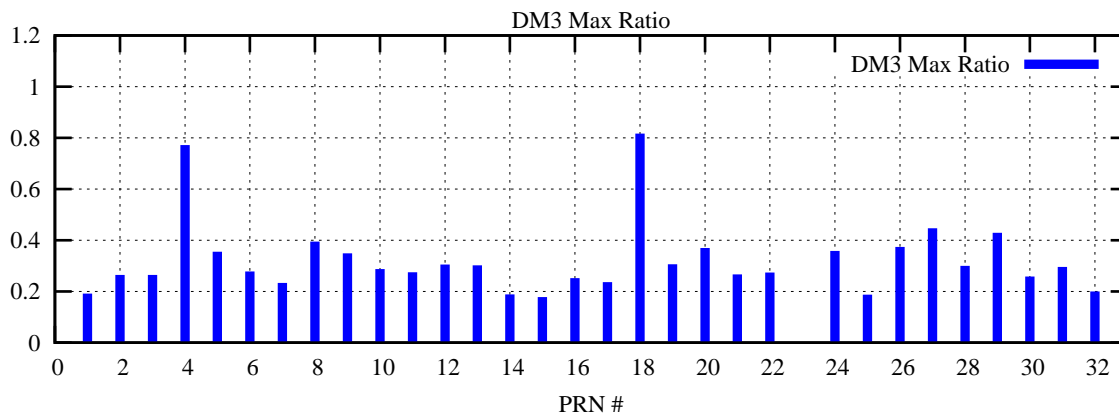

Ratio (PRN Bias/Threshold)

GpsWeek 2111 Day 1

Skinny (Type 0): PRN 8 22  
Broad (Type 2): PRN 7 15 17 21 24