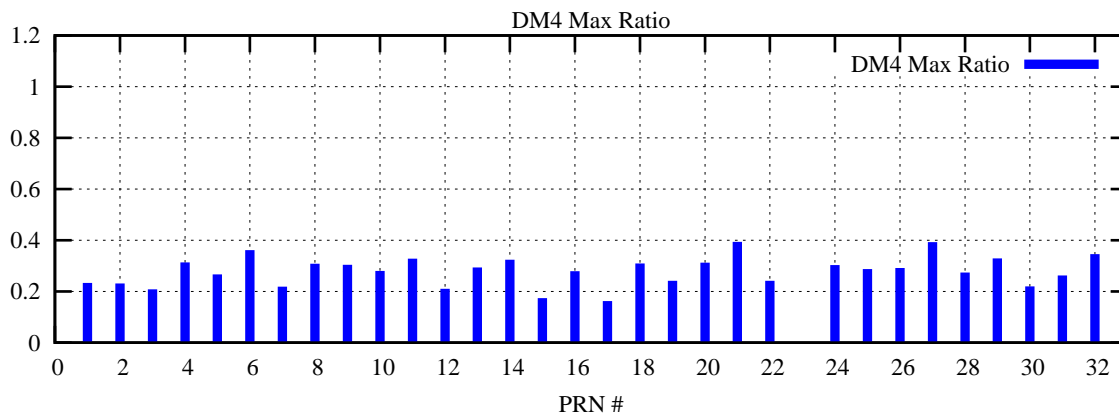

Ratio (PRN Bias/Threshold)

GpsWeek 2111 Day 1

Skinny (Type 0): PRN 8 22  
Broad (Type 2): PRN 7 15 17 21 24