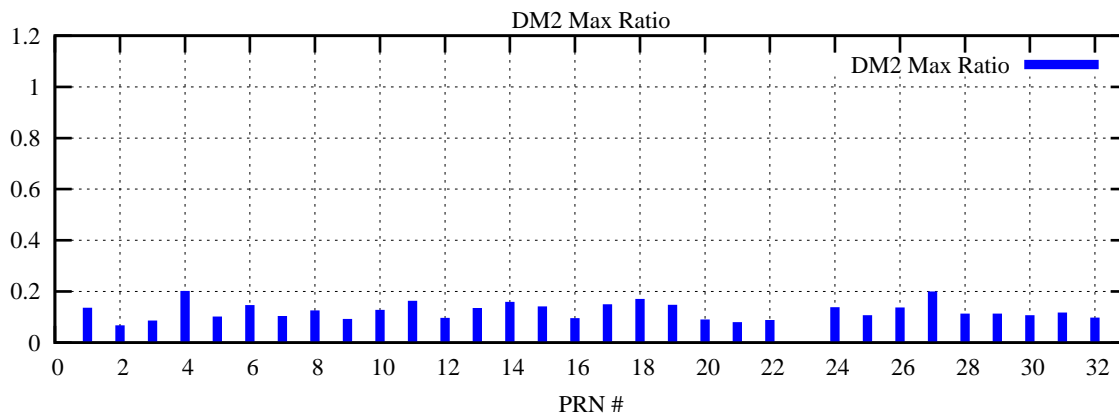

Ratio (PRN Bias/Threshold)

GpsWeek 2111 Day 1

Skinny (Type 0): PRN 8 22  
Broad (Type 2): PRN 7 15 17 21 24