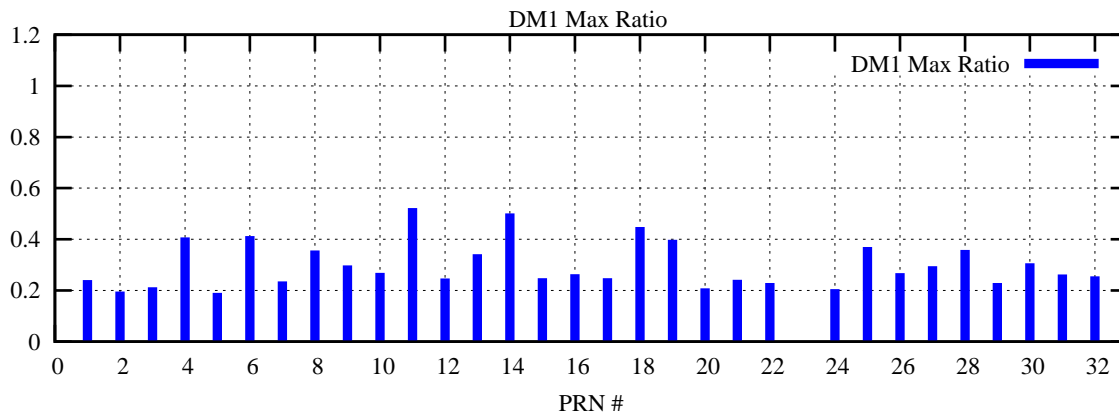

Ratio (PRN Bias/Threshold)

GpsWeek 2111 Day 1

Skinny (Type 0): PRN 8 22  
Broad (Type 2): PRN 7 15 17 21 24