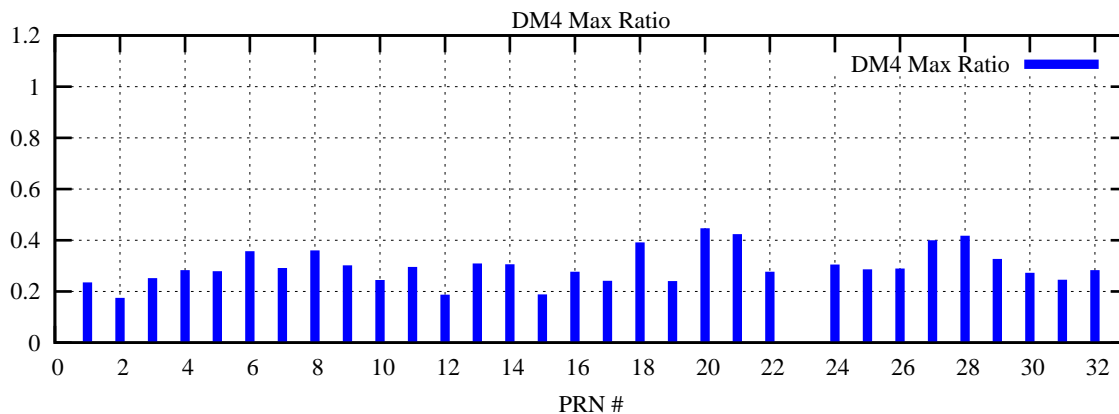

Ratio (PRN Bias/Threshold)

GpsWeek 2111 Day 3

Skinny (Type 0): PRN 8 22
Broad (Type 2): PRN 7 15 17 21 24