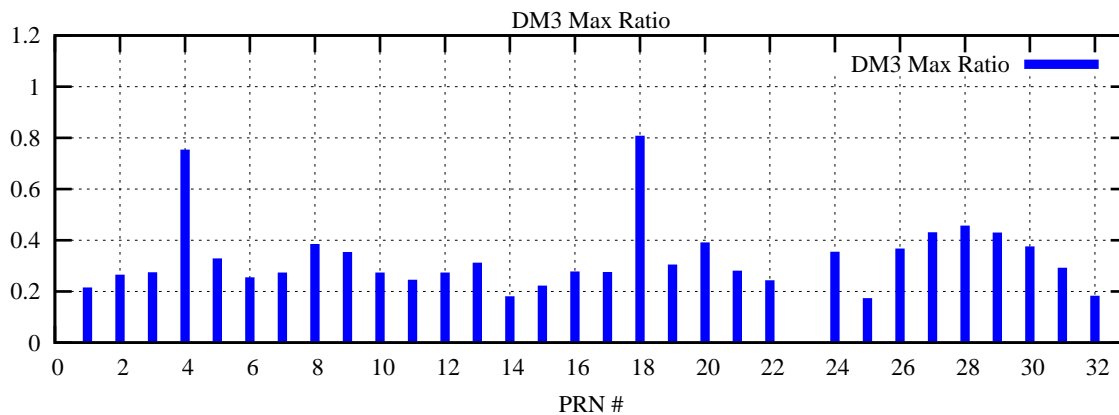

Ratio (PRN Bias/Threshold)

GpsWeek 2111 Day 3

Skinny (Type 0): PRN 8 22
Broad (Type 2): PRN 7 15 17 21 24