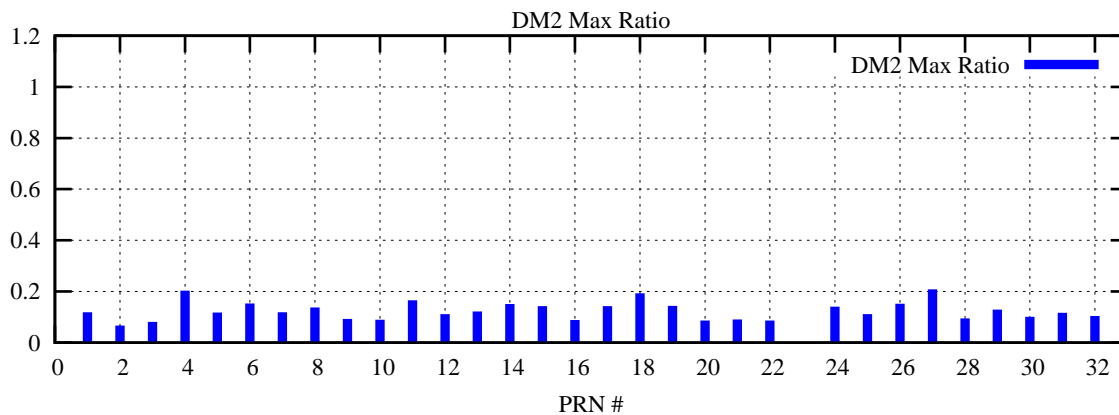

Ratio (PRN Bias/Threshold)

GpsWeek 2111 Day 3

Skinny (Type 0): PRN 8 22
Broad (Type 2): PRN 7 15 17 21 24