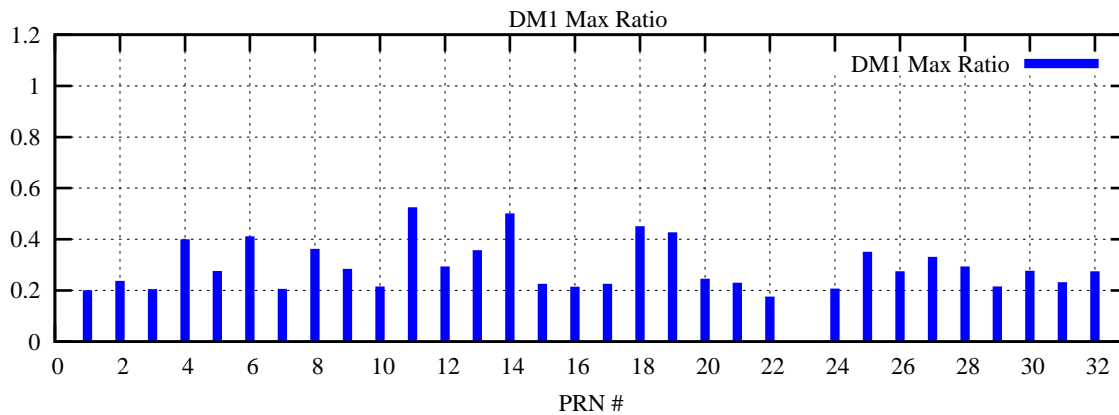

Ratio (PRN Bias/Threshold)

GpsWeek 2111 Day 3

Skinny (Type 0): PRN 8 22
Broad (Type 2): PRN 7 15 17 21 24