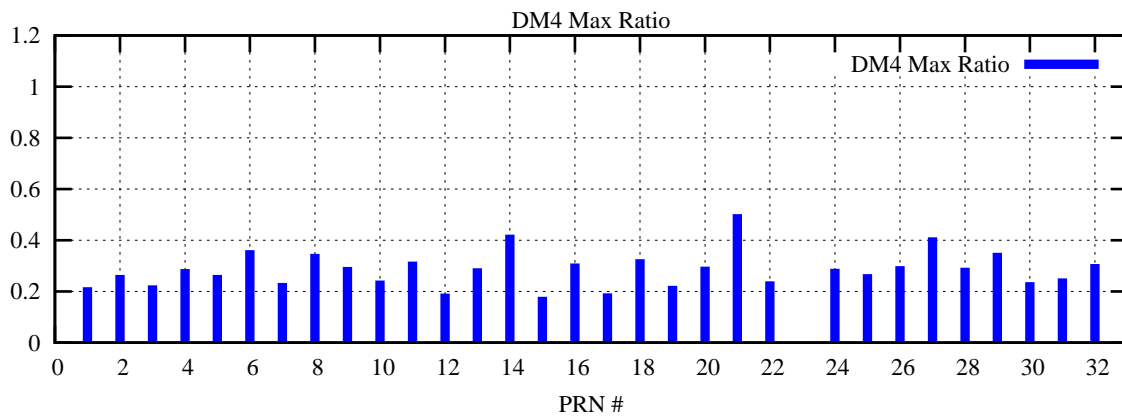

Ratio (PRN Bias/Threshold)

GpsWeek 2111 Day 4

Skinny (Type 0): PRN 8 22
Broad (Type 2): PRN 7 15 17 21 24