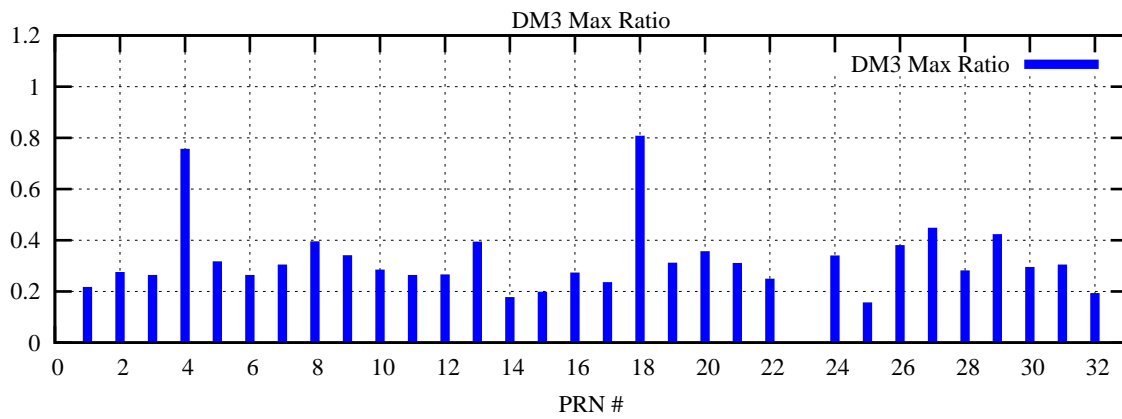

Ratio (PRN Bias/Threshold)

GpsWeek 2111 Day 4

Skinny (Type 0): PRN 8 22
Broad (Type 2): PRN 7 15 17 21 24