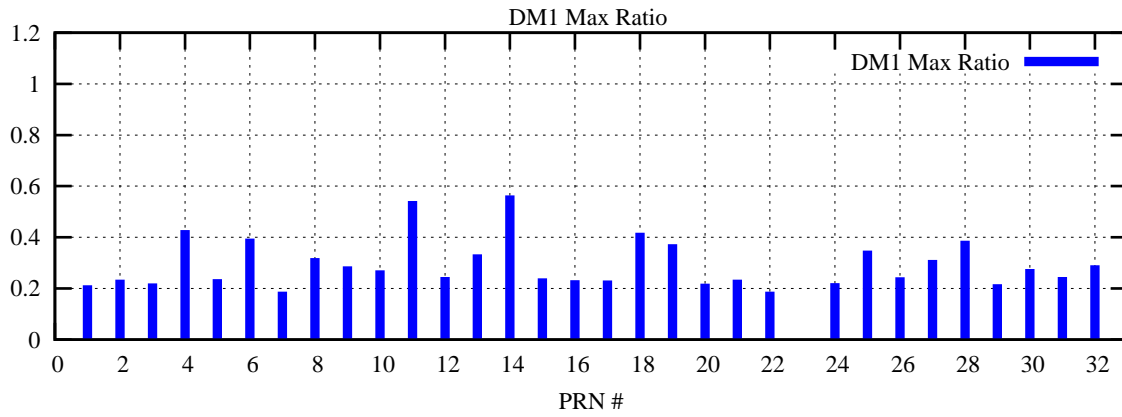

Ratio (PRN Bias/Threshold)

GpsWeek 2111 Day 4

Skinny (Type 0): PRN 8 22
Broad (Type 2): PRN 7 15 17 21 24