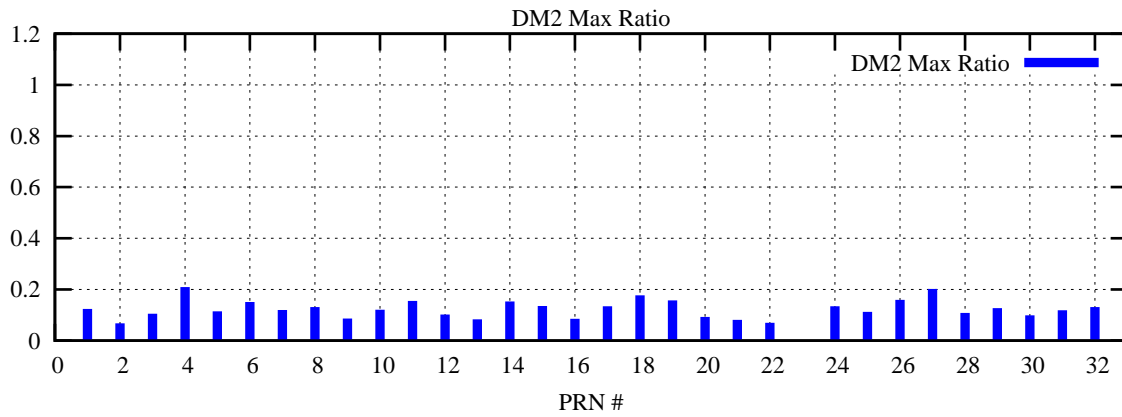

Ratio (PRN Bias/Threshold)

GpsWeek 2111 Day 4

Skinny (Type 0): PRN 8 22
Broad (Type 2): PRN 7 15 17 21 24