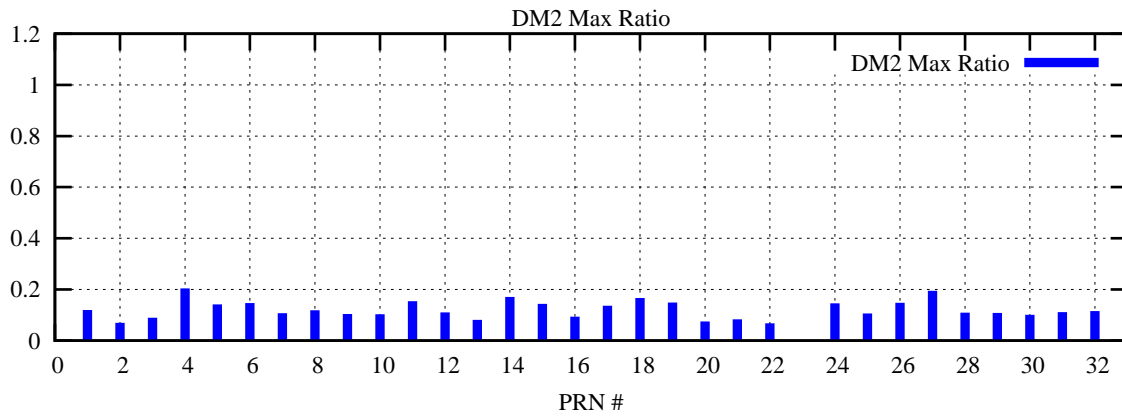

Ratio (PRN Bias/Threshold)

GpsWeek 2112 Day 1

Skinny (Type 0): PRN 8 22  
Broad (Type 2): PRN 7 15 17 21 24