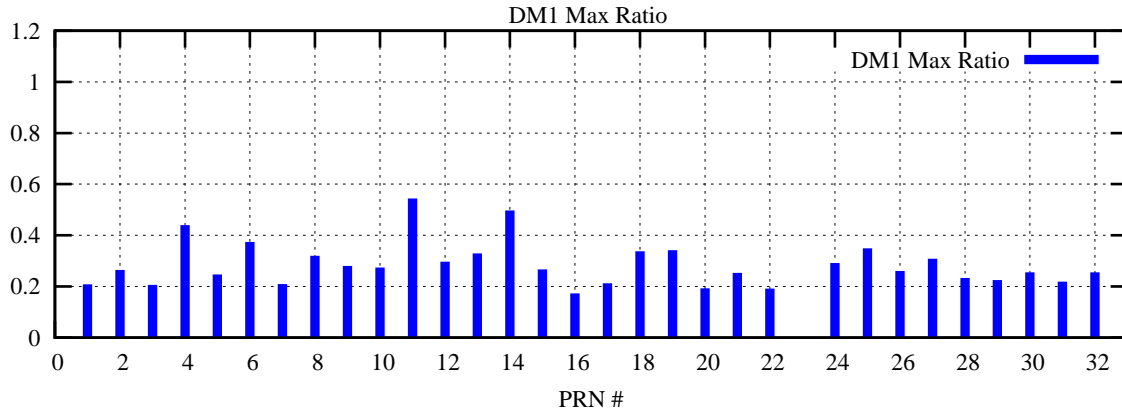

Ratio (PRN Bias/Threshold)

GpsWeek 2112 Day 1

Skinny (Type 0): PRN 8 22  
Broad (Type 2): PRN 7 15 17 21 24