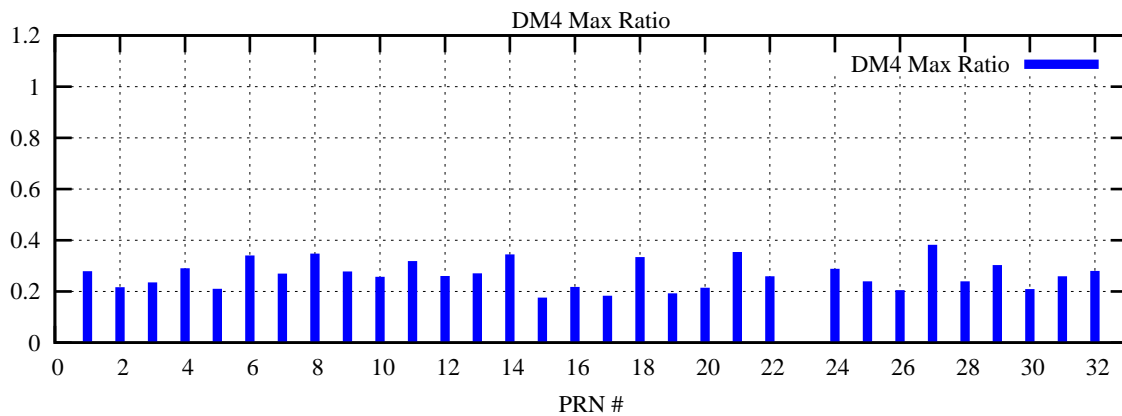

Ratio (PRN Bias/Threshold)

GpsWeek 2112 Day 1

Skinny (Type 0): PRN 8 22  
Broad (Type 2): PRN 7 15 17 21 24