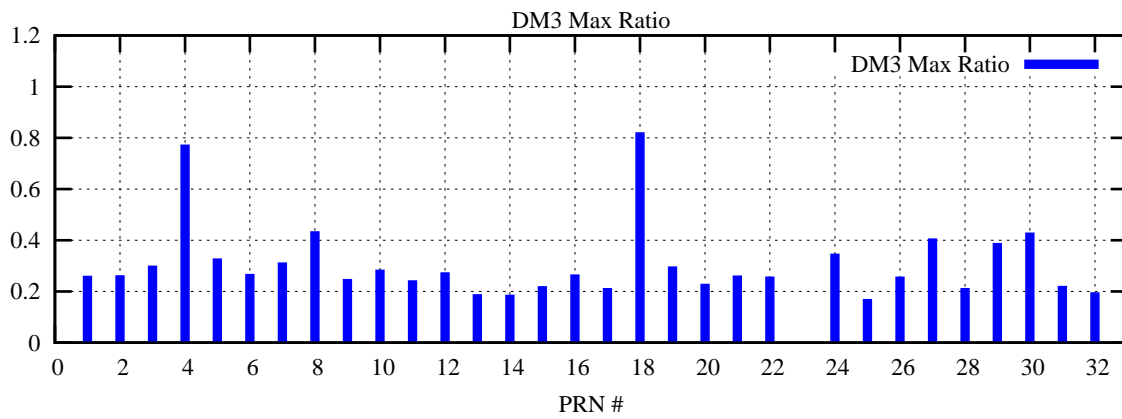

Ratio (PRN Bias/Threshold)

GpsWeek 2112 Day 1

Skinny (Type 0): PRN 8 22  
Broad (Type 2): PRN 7 15 17 21 24