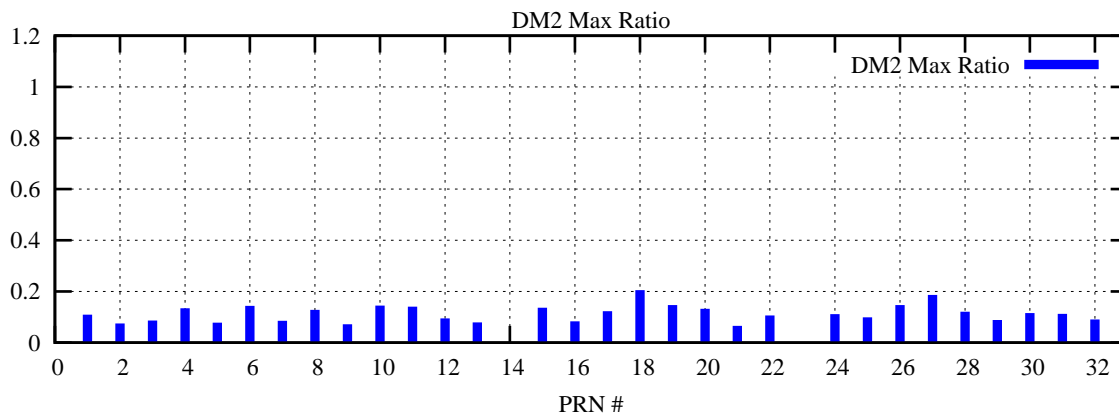

Ratio (PRN Bias/Threshold)

GpsWeek 2115 Day 2

Skinny (Type 0): PRN 8 22
Broad (Type 2): PRN 7 15 17 21 24