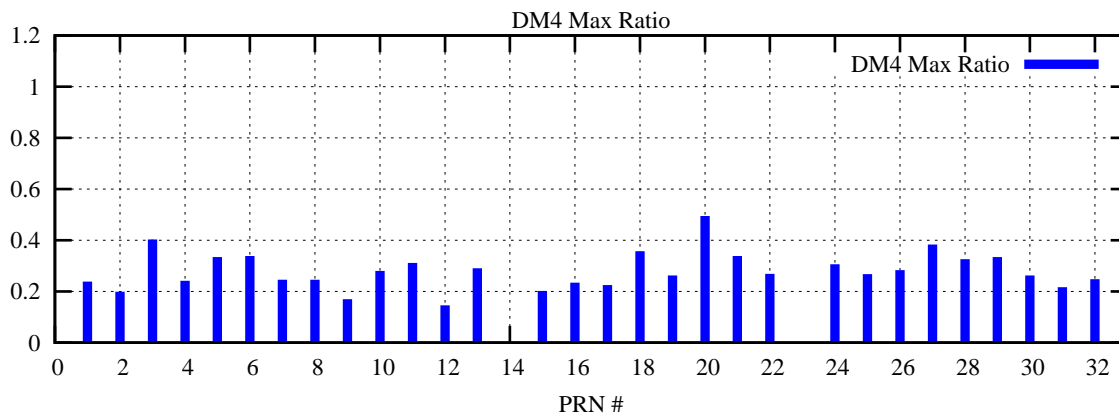

Ratio (PRN Bias/Threshold)

GpsWeek 2115 Day 2

Skinny (Type 0): PRN 8 22
Broad (Type 2): PRN 7 15 17 21 24