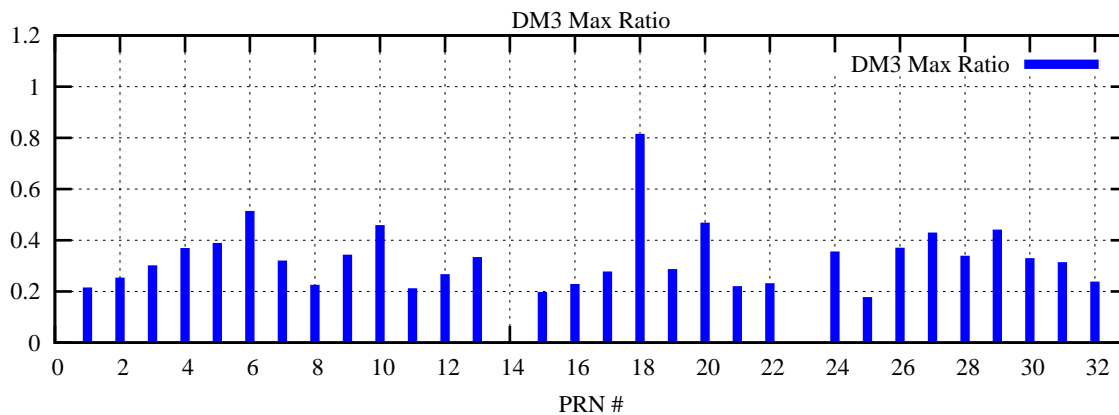

Ratio (PRN Bias/Threshold)

GpsWeek 2115 Day 2

Skinny (Type 0): PRN 8 22
Broad (Type 2): PRN 7 15 17 21 24