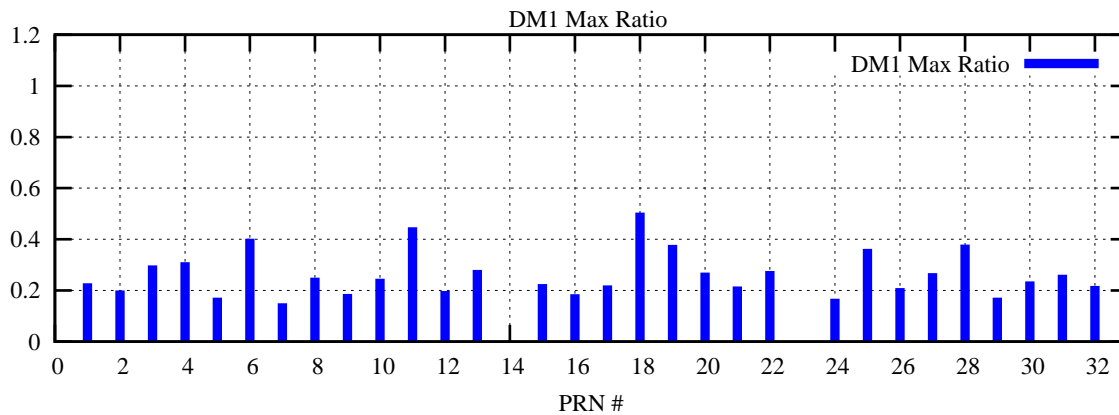

Ratio (PRN Bias/Threshold)

GpsWeek 2115 Day 2

Skinny (Type 0): PRN 8 22
Broad (Type 2): PRN 7 15 17 21 24