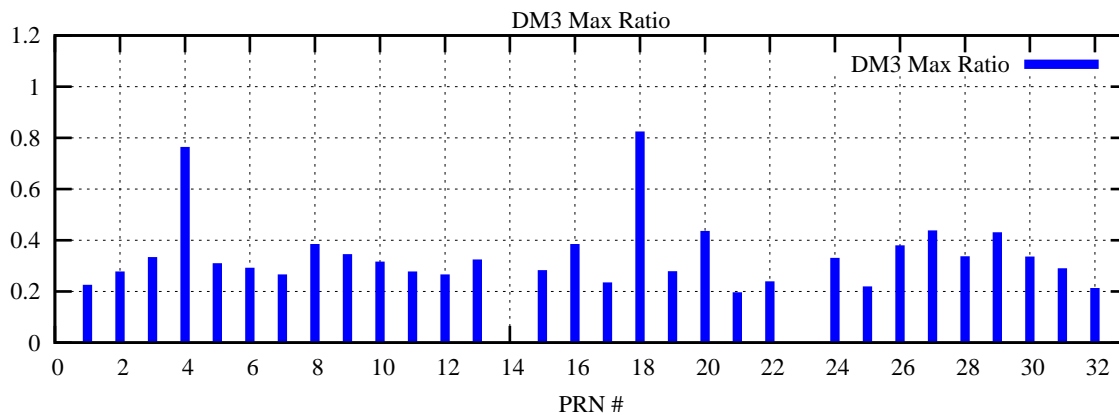

Ratio (PRN Bias/Threshold)

GpsWeek 2115 Day 3

Skinny (Type 0): PRN 8 22
Broad (Type 2): PRN 7 15 17 21 24