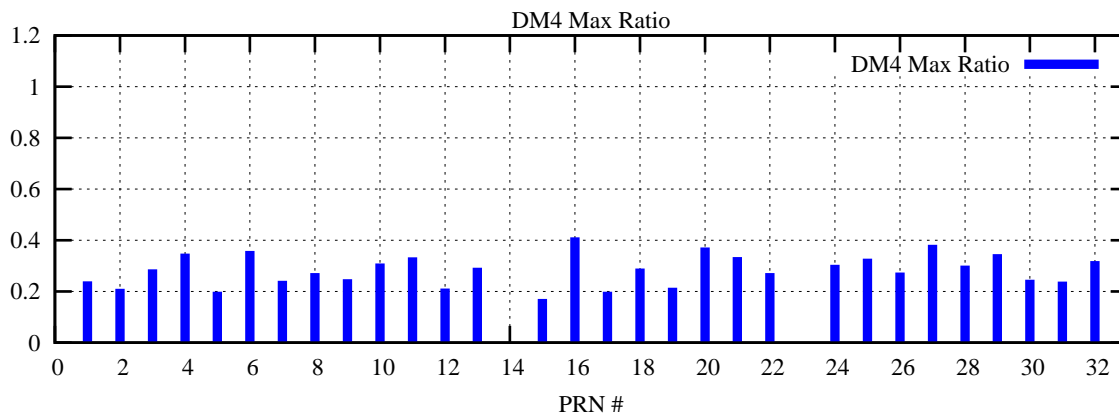

Ratio (PRN Bias/Threshold)

GpsWeek 2115 Day 3

Skinny (Type 0): PRN 8 22
Broad (Type 2): PRN 7 15 17 21 24