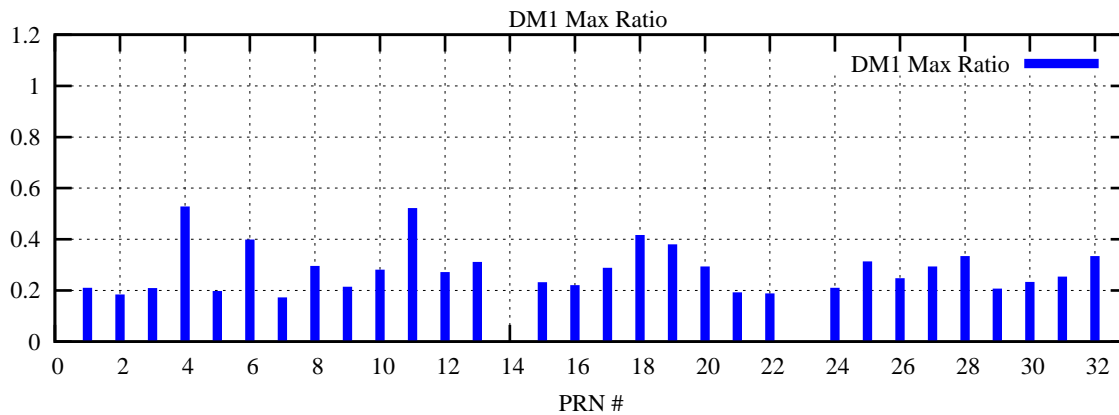

Ratio (PRN Bias/Threshold)

GpsWeek 2115 Day 3

Skinny (Type 0): PRN 8 22
Broad (Type 2): PRN 7 15 17 21 24