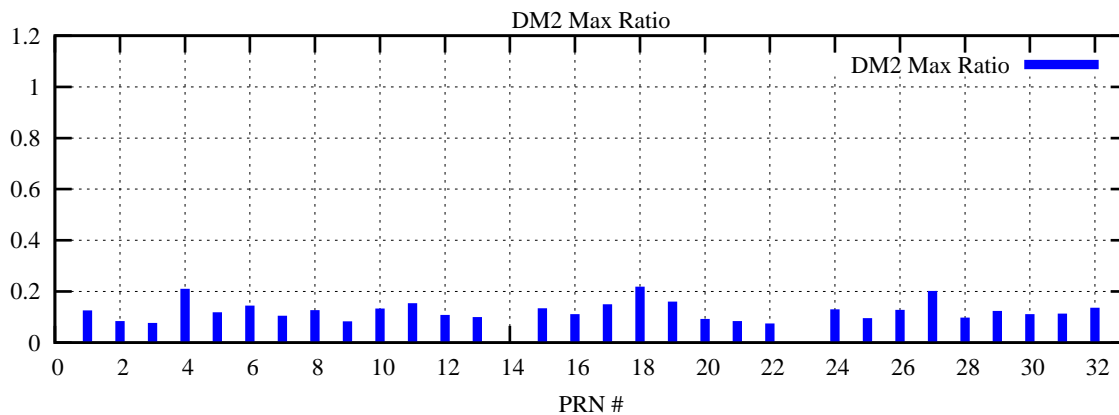

Ratio (PRN Bias/Threshold)

GpsWeek 2115 Day 3

Skinny (Type 0): PRN 8 22
Broad (Type 2): PRN 7 15 17 21 24