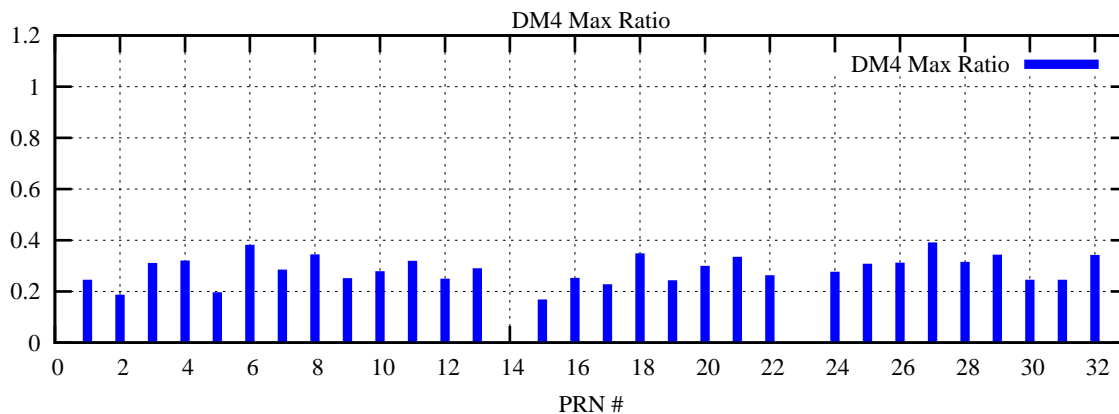

Ratio (PRN Bias/Threshold)

GpsWeek 2115 Day 5

Skinny (Type 0): PRN 8 22
Broad (Type 2): PRN 7 15 17 21 24