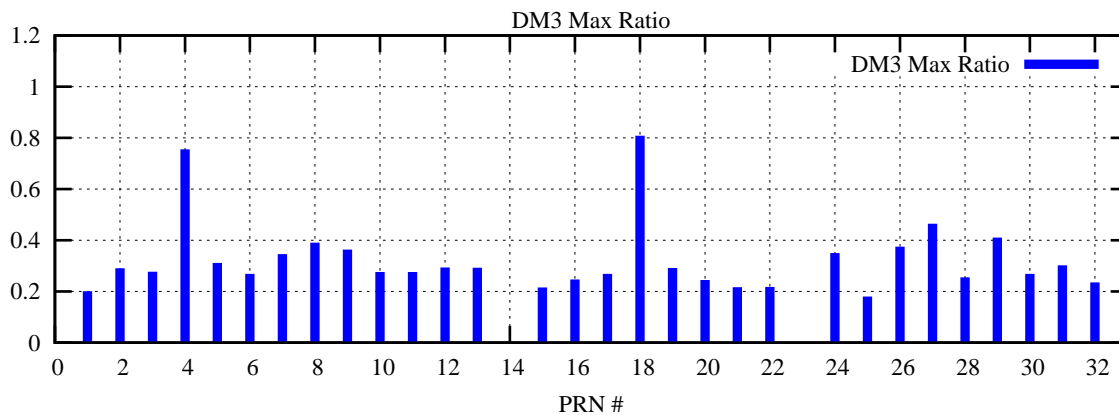

Ratio (PRN Bias/Threshold)

GpsWeek 2115 Day 5

Skinny (Type 0): PRN 8 22
Broad (Type 2): PRN 7 15 17 21 24