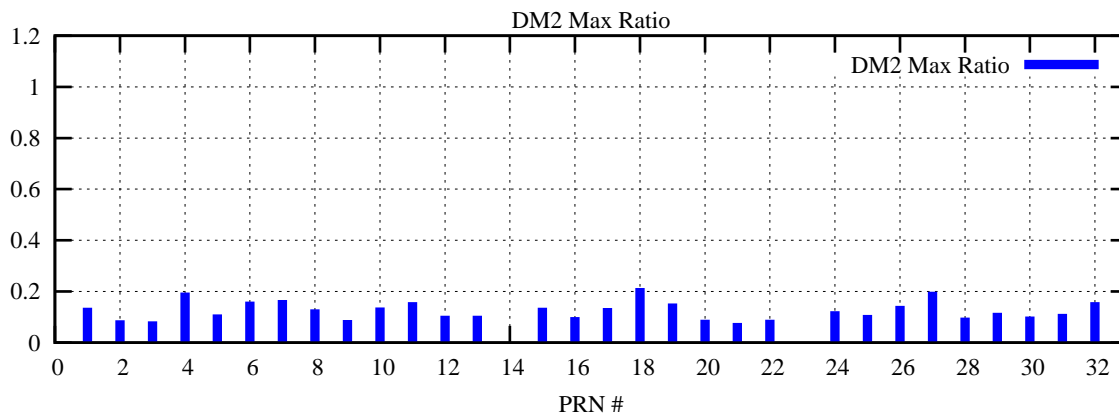

Ratio (PRN Bias/Threshold)

GpsWeek 2115 Day 5

Skinny (Type 0): PRN 8 22
Broad (Type 2): PRN 7 15 17 21 24