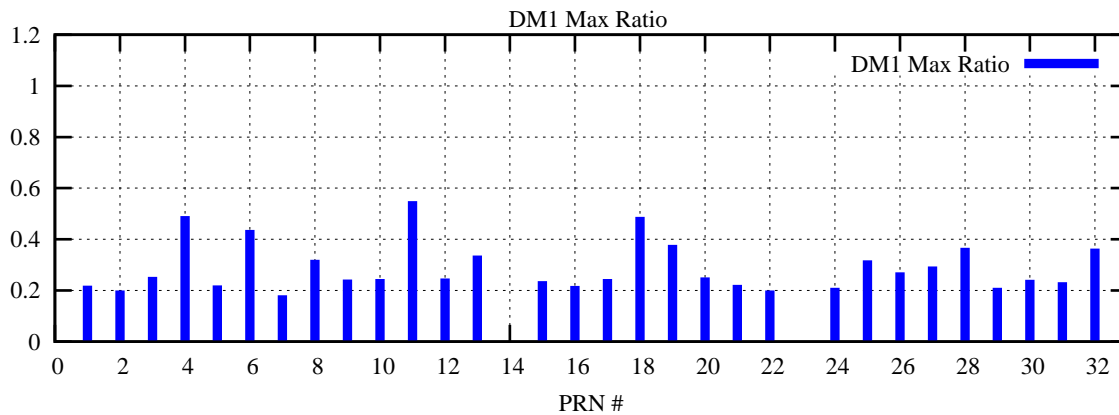

Ratio (PRN Bias/Threshold)

GpsWeek 2115 Day 5

Skinny (Type 0): PRN 8 22
Broad (Type 2): PRN 7 15 17 21 24