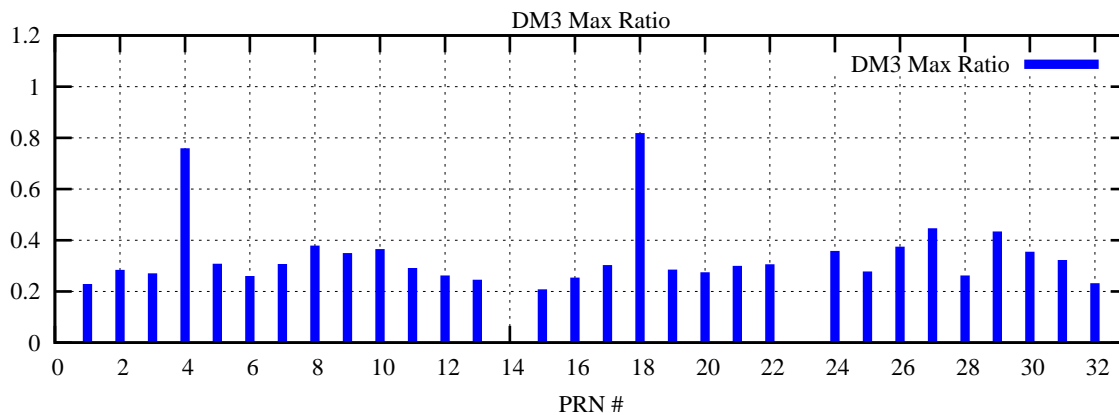

Ratio (PRN Bias/Threshold)

GpsWeek 2116 Day 3

Skinny (Type 0): PRN 8 22
Broad (Type 2): PRN 7 15 17 21 24