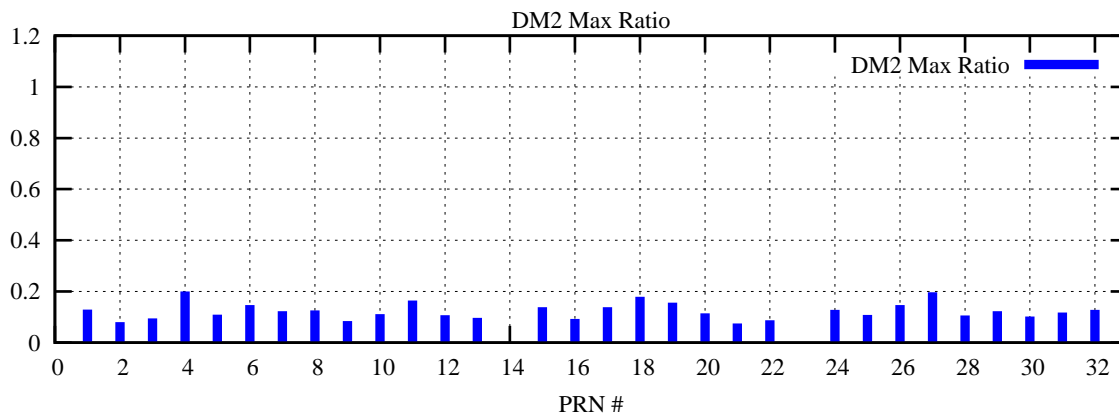

Ratio (PRN Bias/Threshold)

GpsWeek 2116 Day 3

Skinny (Type 0): PRN 8 22
Broad (Type 2): PRN 7 15 17 21 24