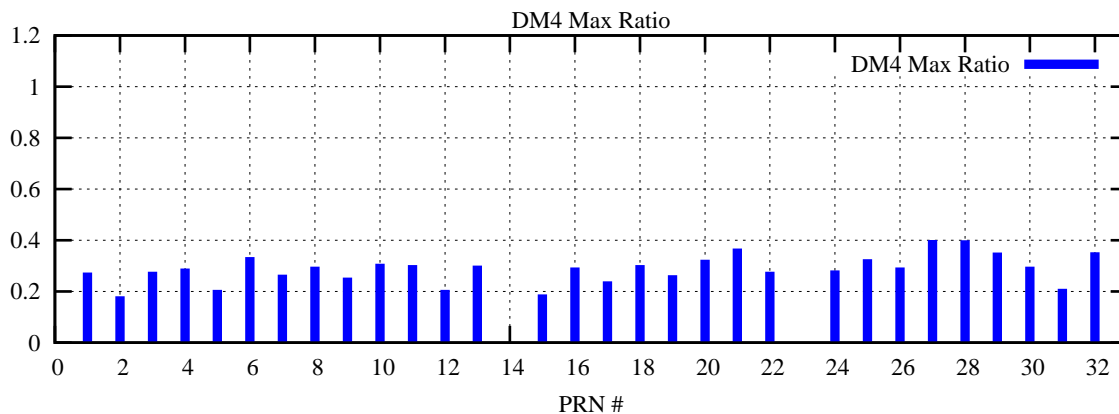

Ratio (PRN Bias/Threshold)

GpsWeek 2116 Day 3

Skinny (Type 0): PRN 8 22
Broad (Type 2): PRN 7 15 17 21 24