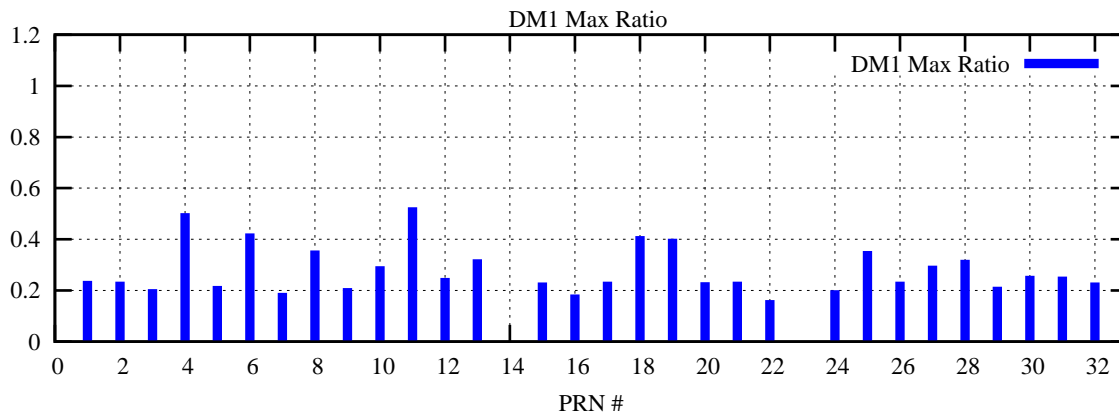

Ratio (PRN Bias/Threshold)

GpsWeek 2116 Day 3

Skinny (Type 0): PRN 8 22
Broad (Type 2): PRN 7 15 17 21 24