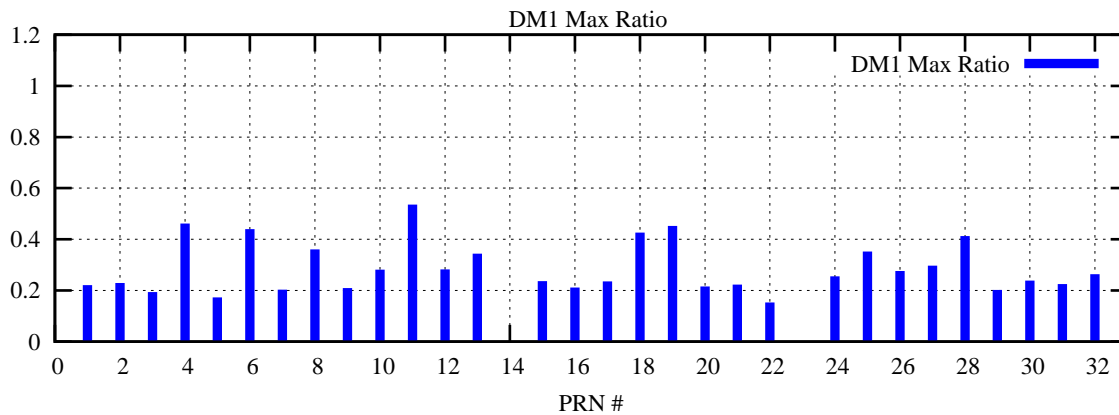

Ratio (PRN Bias/Threshold)

GpsWeek 2116 Day 6

Skinny (Type 0): PRN 8 22  
Broad (Type 2): PRN 7 15 17 21 24