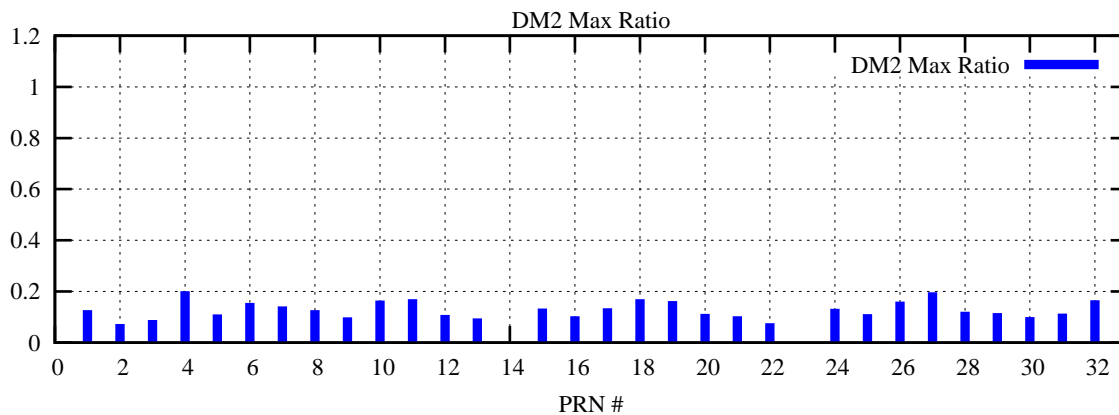

Ratio (PRN Bias/Threshold)

GpsWeek 2116 Day 6

Skinny (Type 0): PRN 8 22  
Broad (Type 2): PRN 7 15 17 21 24