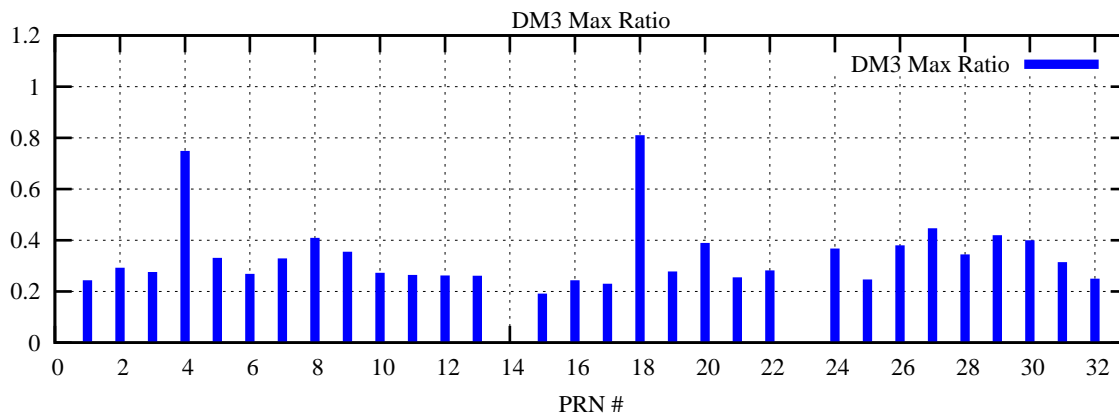

Ratio (PRN Bias/Threshold)

GpsWeek 2116 Day 6

Skinny (Type 0): PRN 8 22  
Broad (Type 2): PRN 7 15 17 21 24