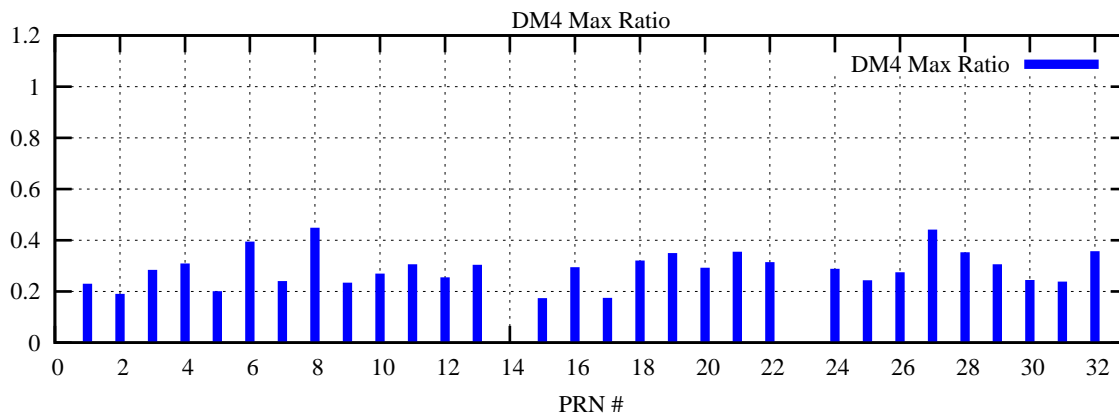

Ratio (PRN Bias/Threshold)

GpsWeek 2116 Day 6

Skinny (Type 0): PRN 8 22  
Broad (Type 2): PRN 7 15 17 21 24