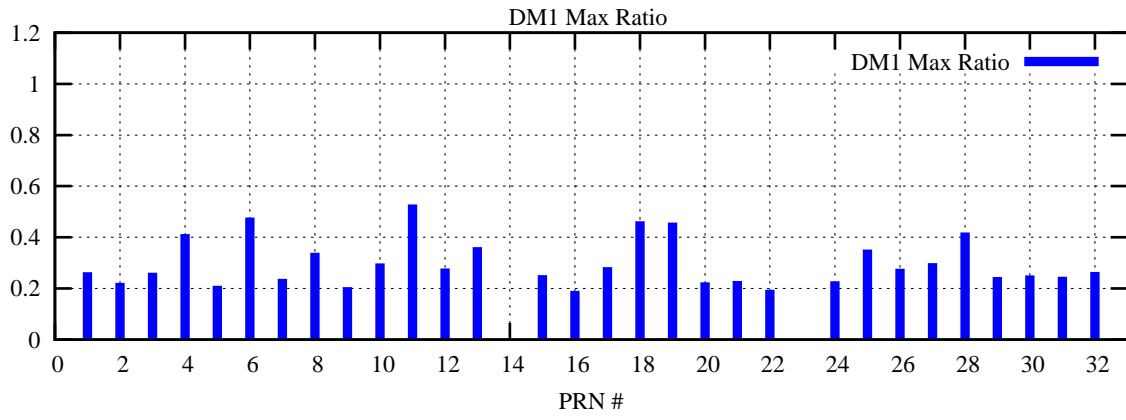

Ratio (PRN Bias/Threshold)

GpsWeek 2117 Day 5

Skinny (Type 0): PRN 8 22  
Broad (Type 2): PRN 7 15 17 21 24