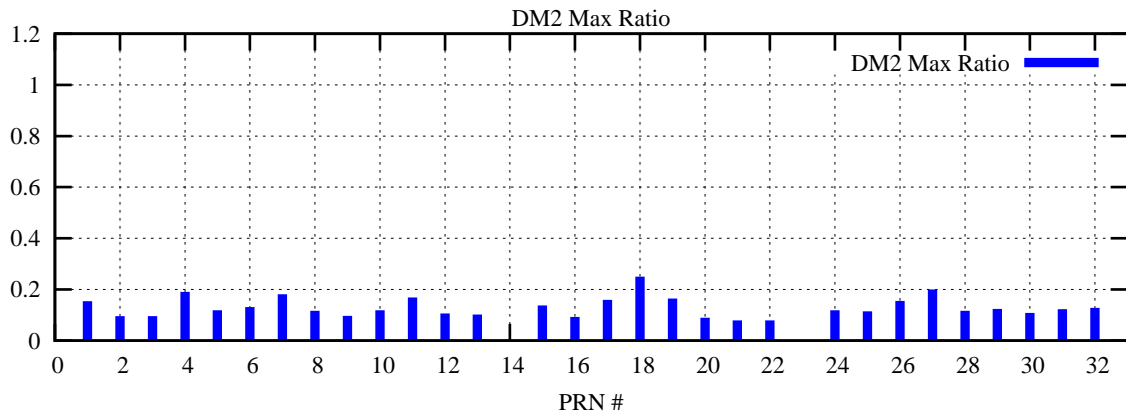

Ratio (PRN Bias/Threshold)

GpsWeek 2117 Day 5

Skinny (Type 0): PRN 8 22  
Broad (Type 2): PRN 7 15 17 21 24