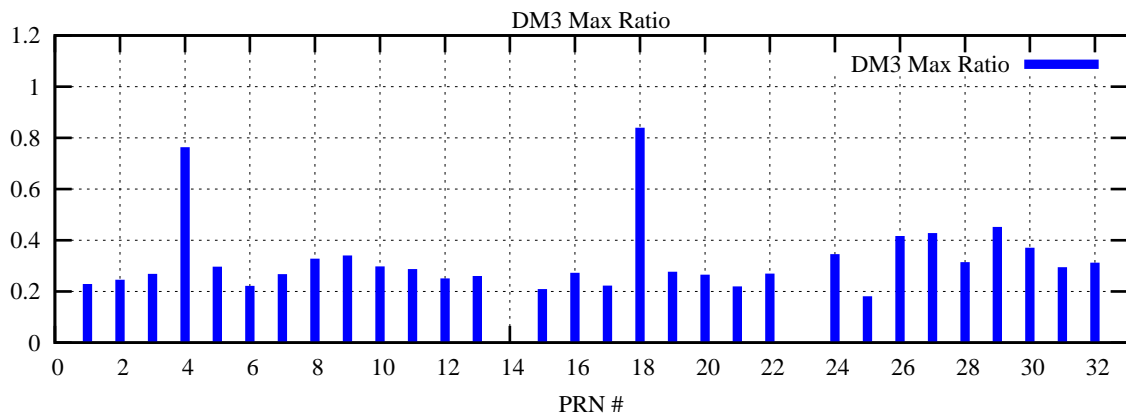

Ratio (PRN Bias/Threshold)

GpsWeek 2117 Day 5

Skinny (Type 0): PRN 8 22  
Broad (Type 2): PRN 7 15 17 21 24