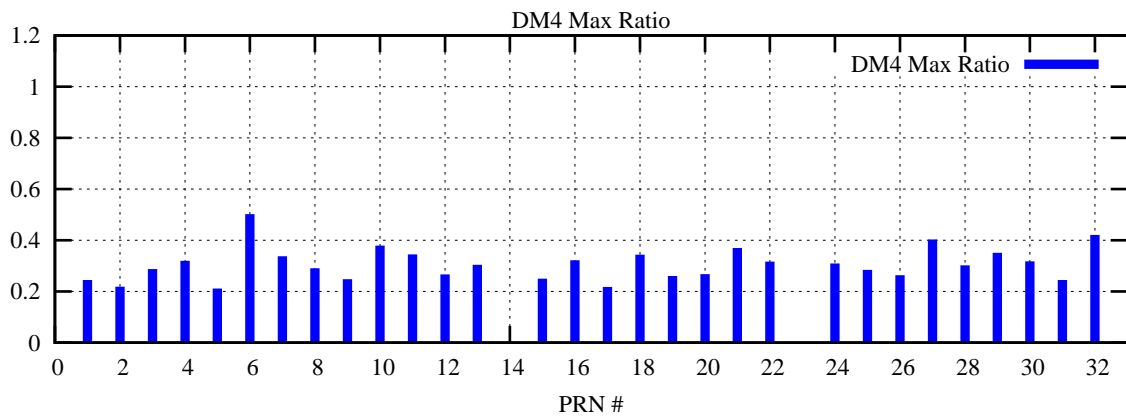

Ratio (PRN Bias/Threshold)

GpsWeek 2117 Day 5

Skinny (Type 0): PRN 8 22  
Broad (Type 2): PRN 7 15 17 21 24