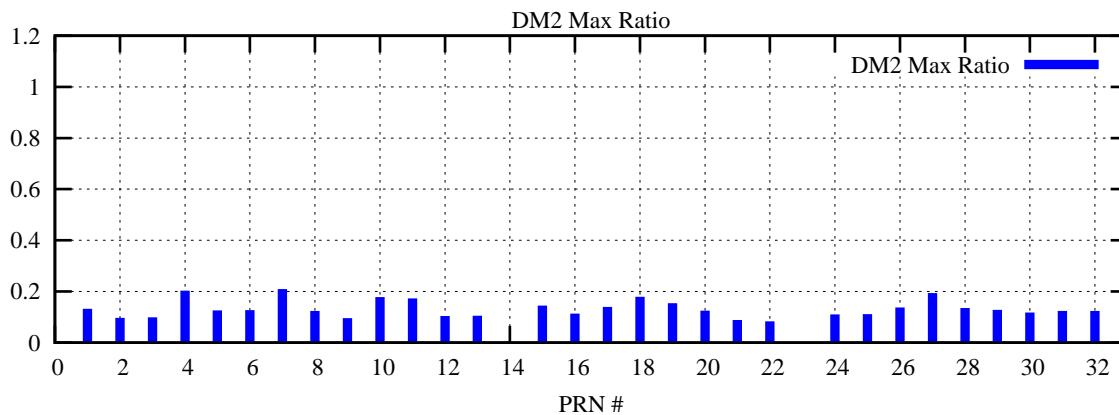

Ratio (PRN Bias/Threshold)

GpsWeek 2117 Day 6

Skinny (Type 0): PRN 8 22
Broad (Type 2): PRN 7 15 17 21 24