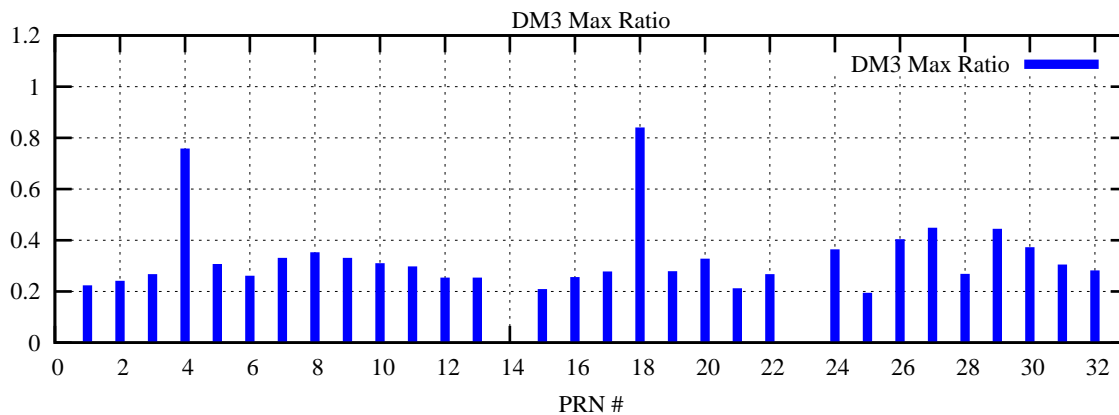

Ratio (PRN Bias/Threshold)

GpsWeek 2117 Day 6

Skinny (Type 0): PRN 8 22
Broad (Type 2): PRN 7 15 17 21 24