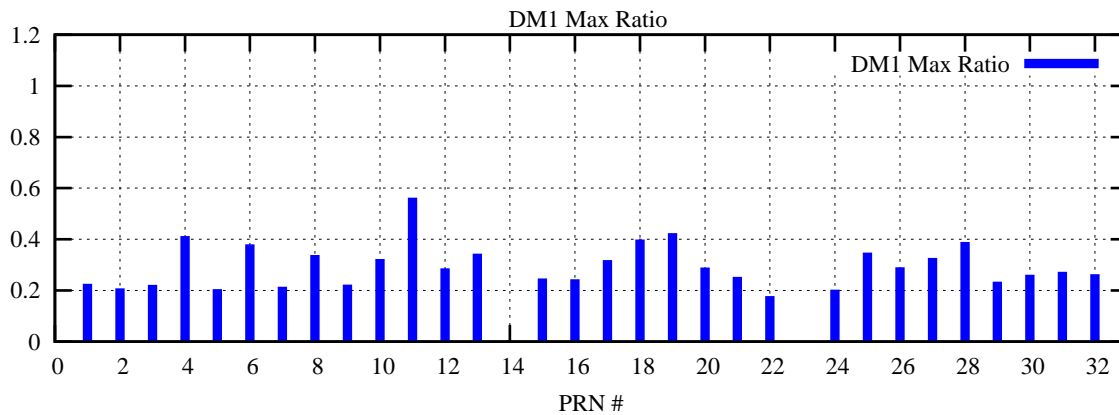

Ratio (PRN Bias/Threshold)

GpsWeek 2117 Day 6

Skinny (Type 0): PRN 8 22
Broad (Type 2): PRN 7 15 17 21 24