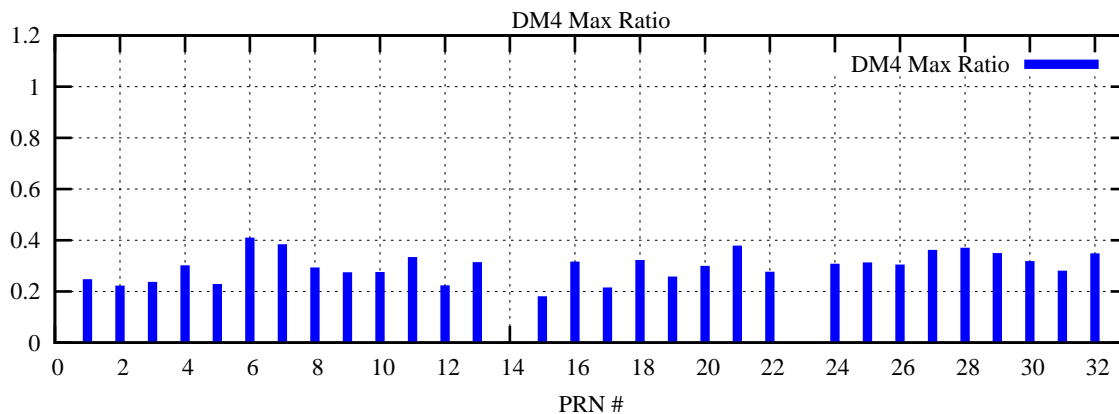

Ratio (PRN Bias/Threshold)

GpsWeek 2117 Day 6

Skinny (Type 0): PRN 8 22
Broad (Type 2): PRN 7 15 17 21 24