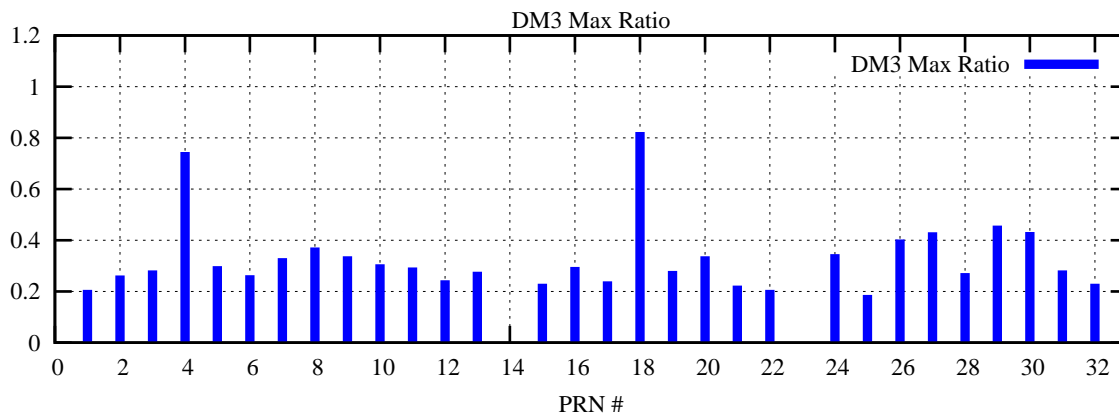

Ratio (PRN Bias/Threshold)

GpsWeek 2119 Day 0

Skinny (Type 0): PRN 8 22
Broad (Type 2): PRN 7 15 17 21 24