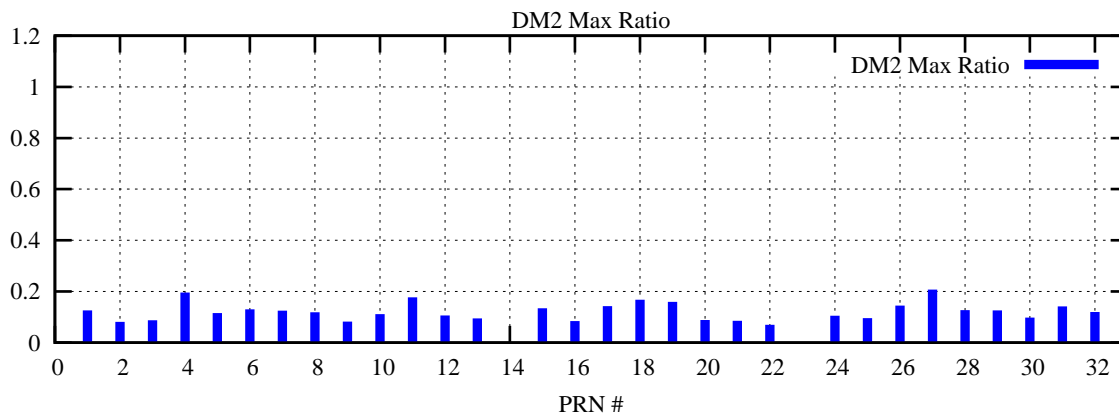

Ratio (PRN Bias/Threshold)

GpsWeek 2119 Day 0

Skinny (Type 0): PRN 8 22
Broad (Type 2): PRN 7 15 17 21 24