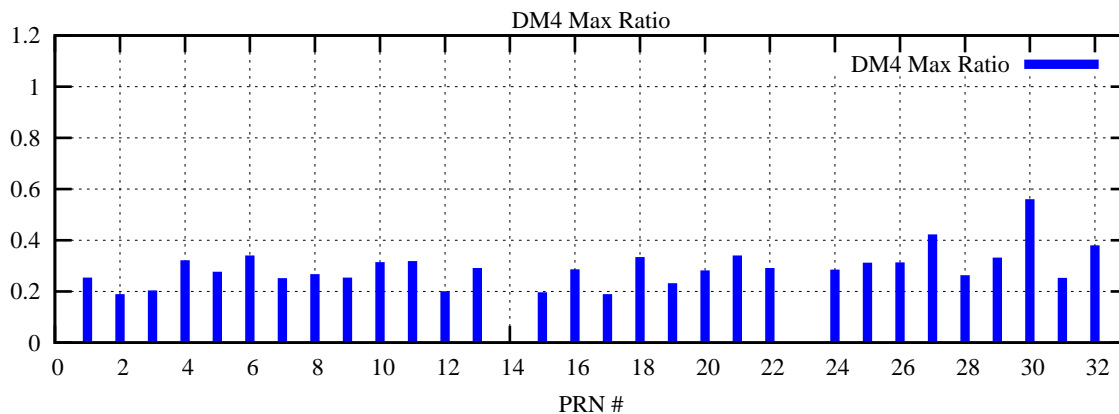

Ratio (PRN Bias/Threshold)

GpsWeek 2119 Day 0

Skinny (Type 0): PRN 8 22
Broad (Type 2): PRN 7 15 17 21 24