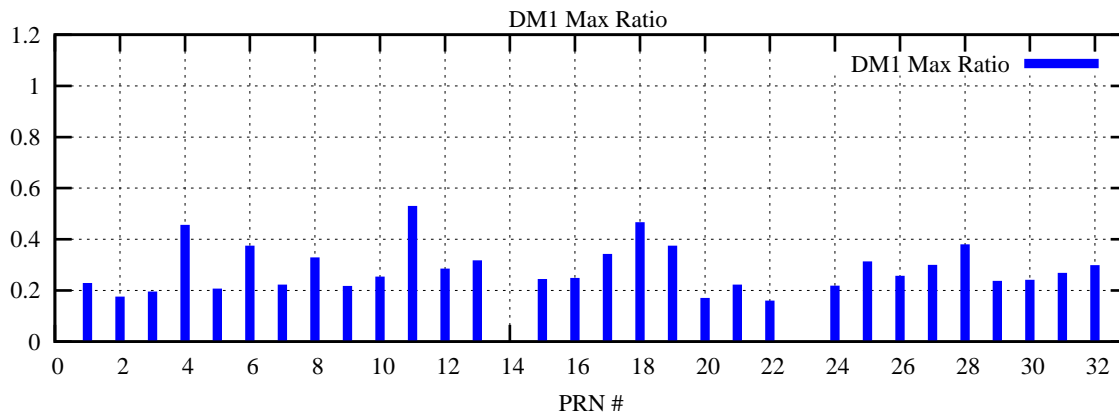

Ratio (PRN Bias/Threshold)

GpsWeek 2119 Day 0

Skinny (Type 0): PRN 8 22
Broad (Type 2): PRN 7 15 17 21 24