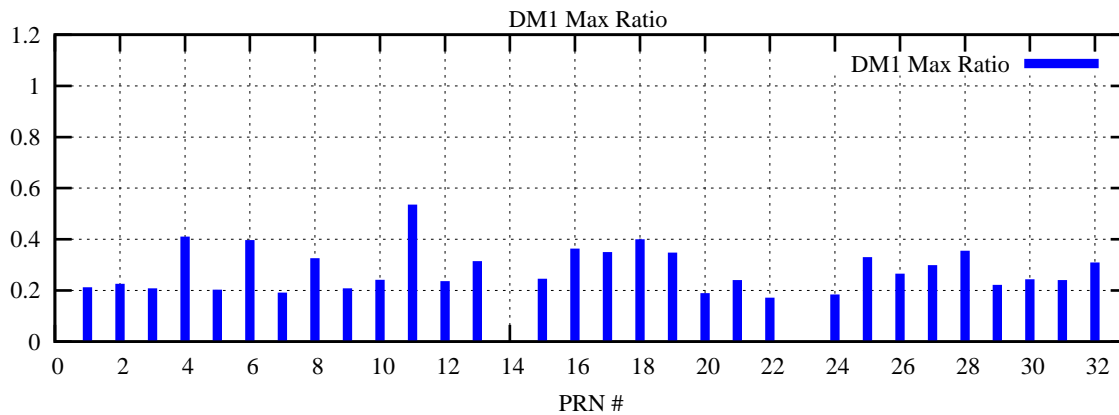

Ratio (PRN Bias/Threshold)

GpsWeek 2120 Day 2

Skinny (Type 0): PRN 8 22
Broad (Type 2): PRN 7 15 17 21 24