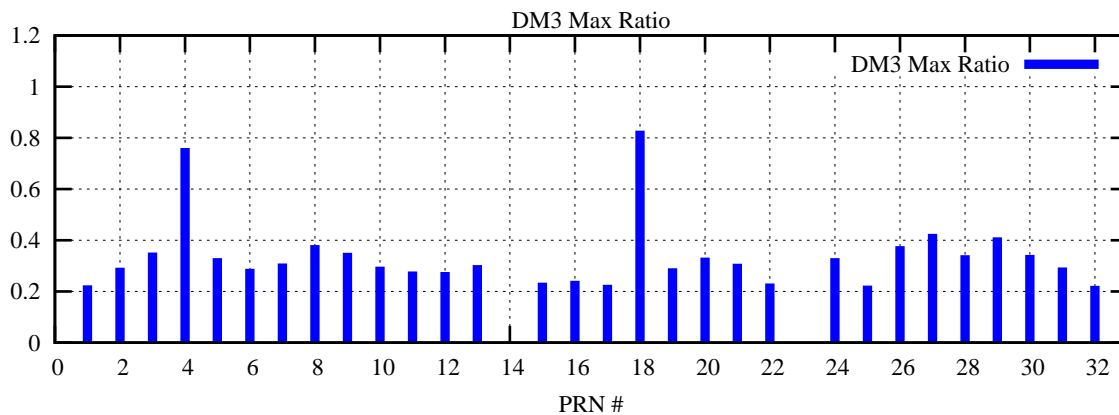

Ratio (PRN Bias/Threshold)

GpsWeek 2120 Day 2

Skinny (Type 0): PRN 8 22
Broad (Type 2): PRN 7 15 17 21 24