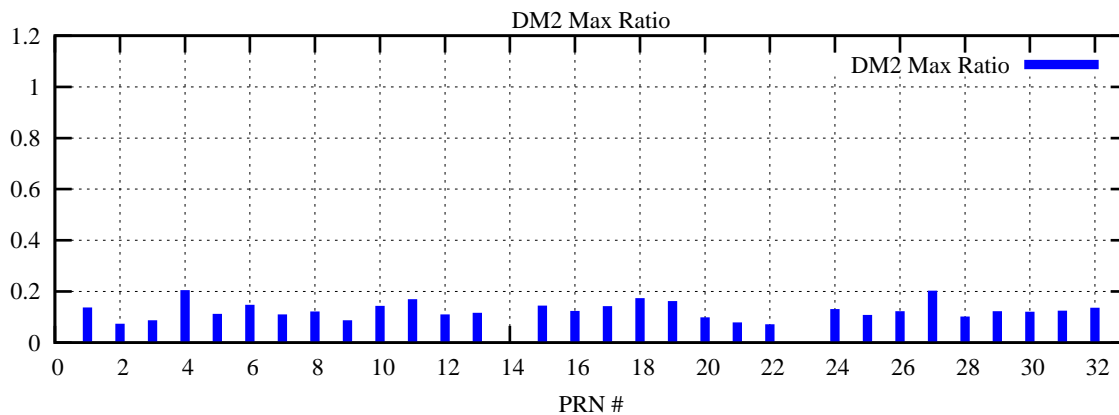

Ratio (PRN Bias/Threshold)

GpsWeek 2120 Day 2

Skinny (Type 0): PRN 8 22
Broad (Type 2): PRN 7 15 17 21 24