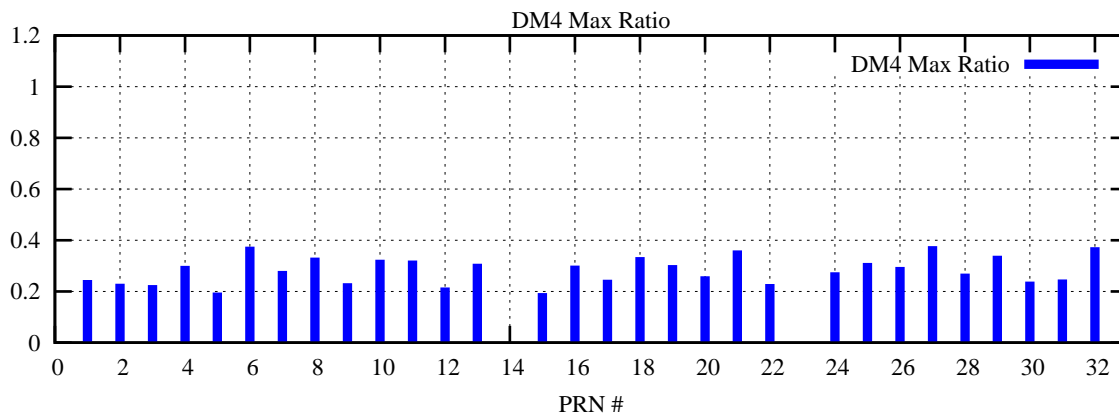

Ratio (PRN Bias/Threshold)

GpsWeek 2120 Day 2

Skinny (Type 0): PRN 8 22
Broad (Type 2): PRN 7 15 17 21 24