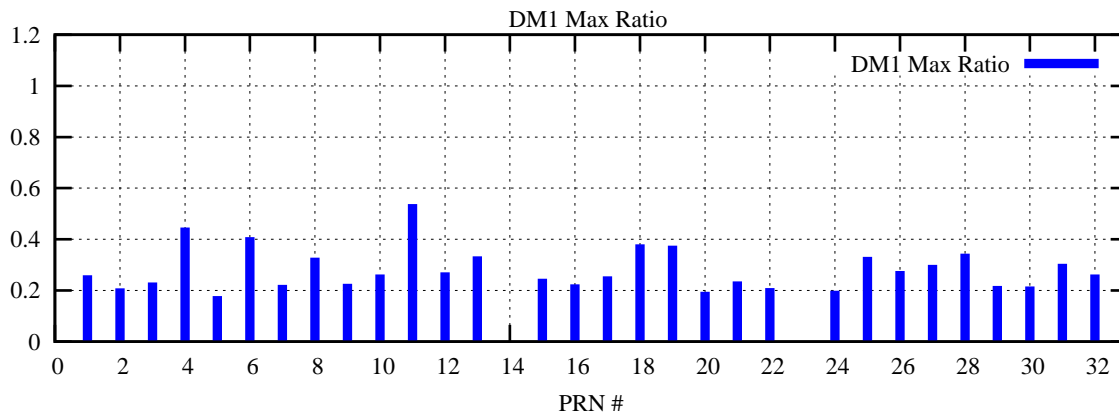

Ratio (PRN Bias/Threshold)

GpsWeek 2120 Day 5

Skinny (Type 0): PRN 8 22
Broad (Type 2): PRN 7 15 17 21 24