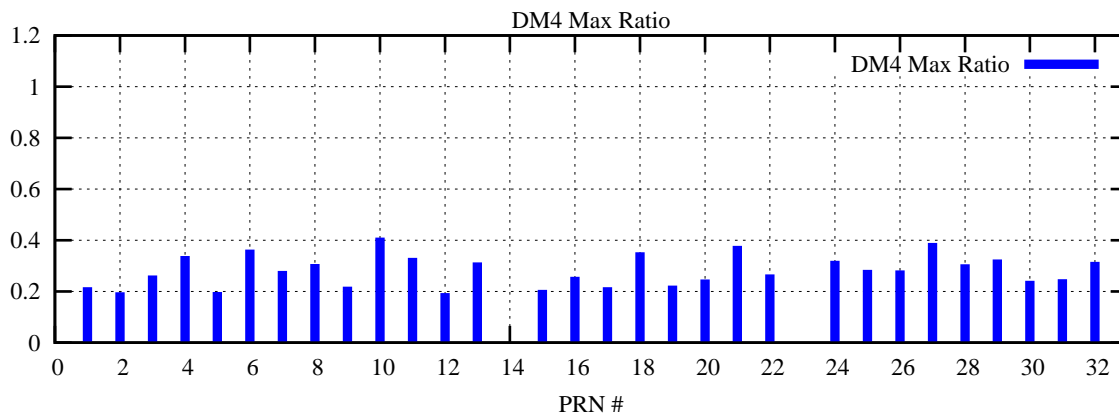

Ratio (PRN Bias/Threshold)

GpsWeek 2120 Day 5

Skinny (Type 0): PRN 8 22
Broad (Type 2): PRN 7 15 17 21 24