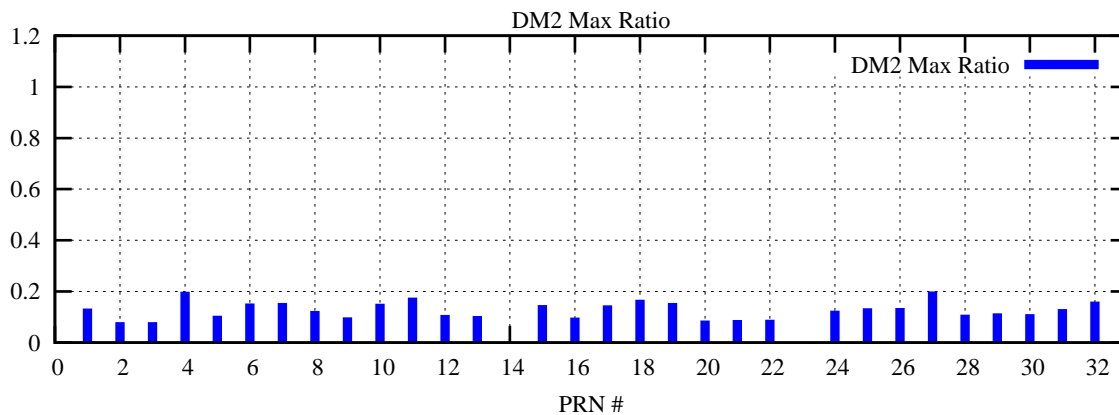

Ratio (PRN Bias/Threshold)

GpsWeek 2120 Day 5

Skinny (Type 0): PRN 8 22
Broad (Type 2): PRN 7 15 17 21 24