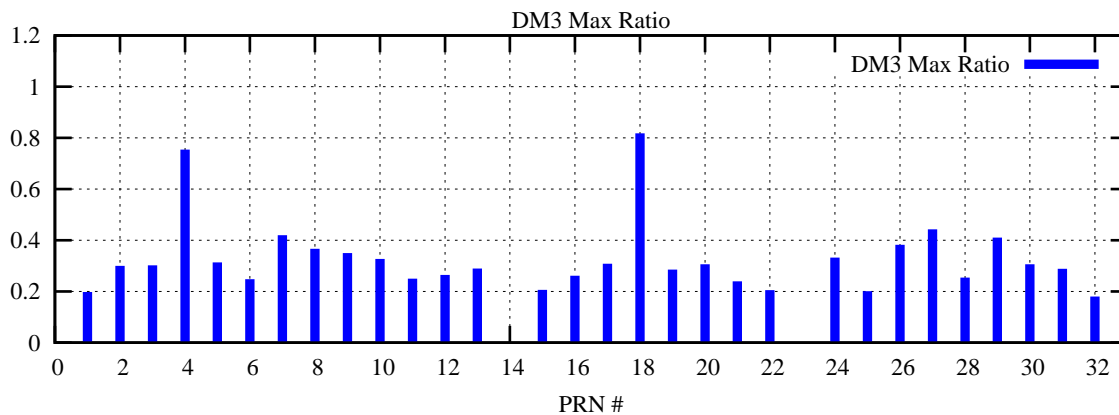

Ratio (PRN Bias/Threshold)

GpsWeek 2120 Day 5

Skinny (Type 0): PRN 8 22
Broad (Type 2): PRN 7 15 17 21 24