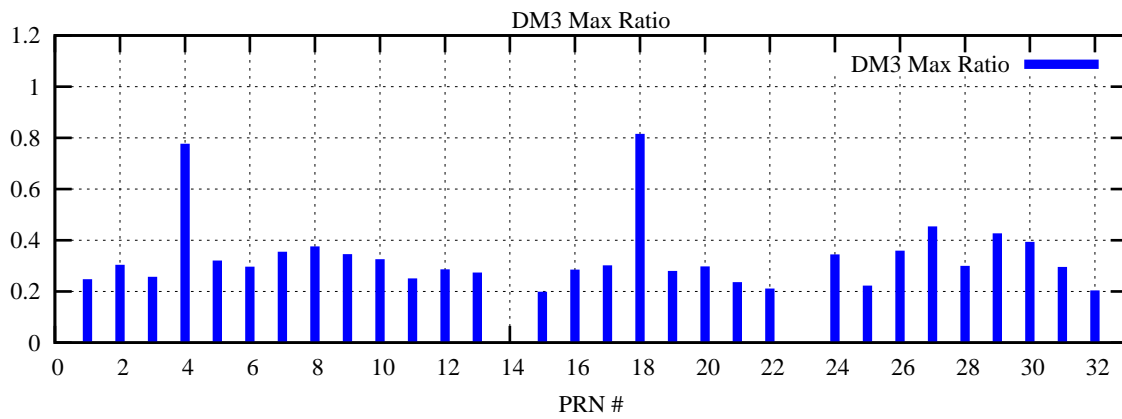

Ratio (PRN Bias/Threshold)

GpsWeek 2122 Day 0

Skinny (Type 0): PRN 8 22
Broad (Type 2): PRN 7 15 17 21 24