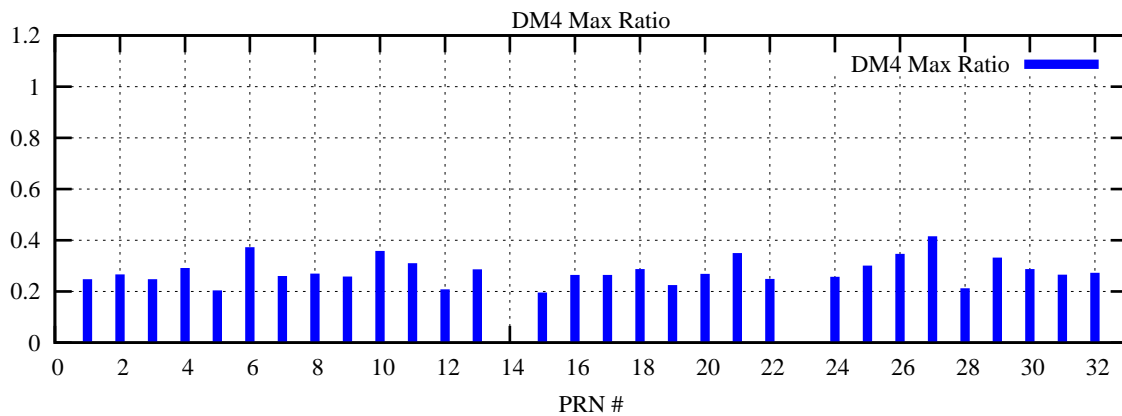

Ratio (PRN Bias/Threshold)

GpsWeek 2122 Day 0

Skinny (Type 0): PRN 8 22
Broad (Type 2): PRN 7 15 17 21 24