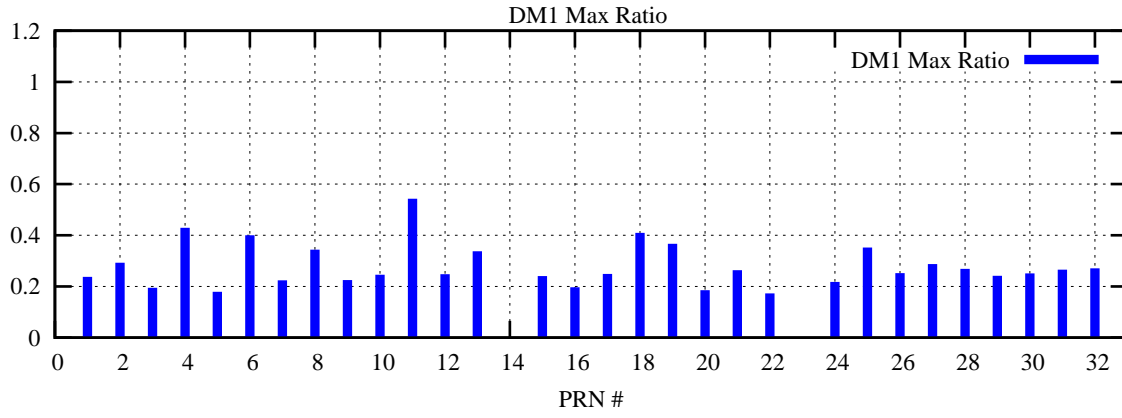

Ratio (PRN Bias/Threshold)

GpsWeek 2122 Day 0

Skinny (Type 0): PRN 8 22
Broad (Type 2): PRN 7 15 17 21 24