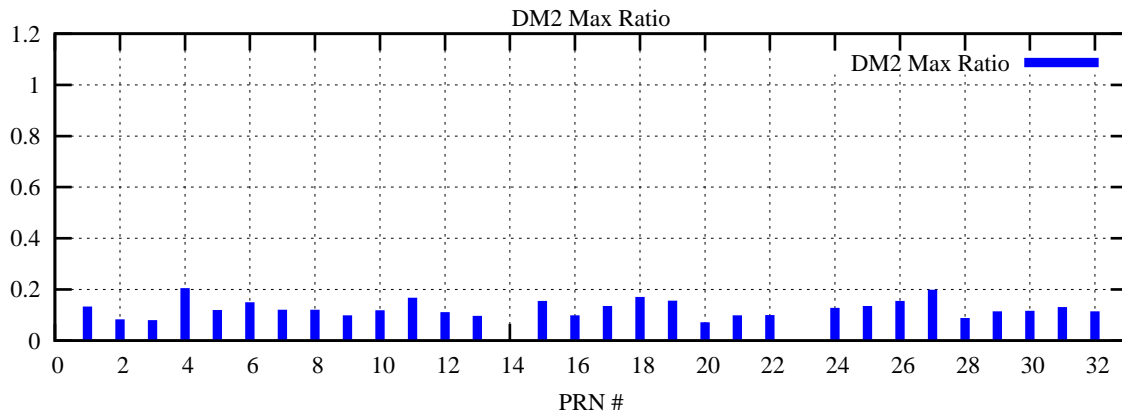

Ratio (PRN Bias/Threshold)

GpsWeek 2122 Day 0

Skinny (Type 0): PRN 8 22
Broad (Type 2): PRN 7 15 17 21 24