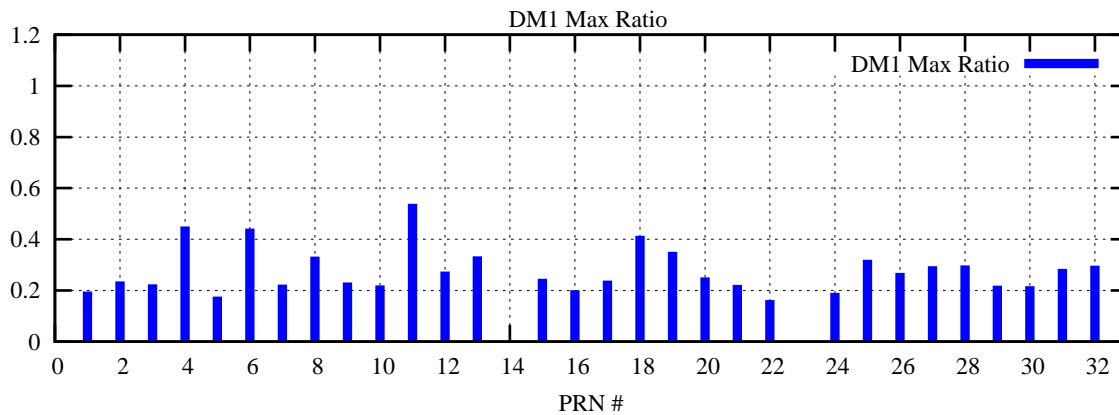

Ratio (PRN Bias/Threshold)

GpsWeek 2122 Day 1

Skinny (Type 0): PRN 8 22
Broad (Type 2): PRN 7 15 17 21 24