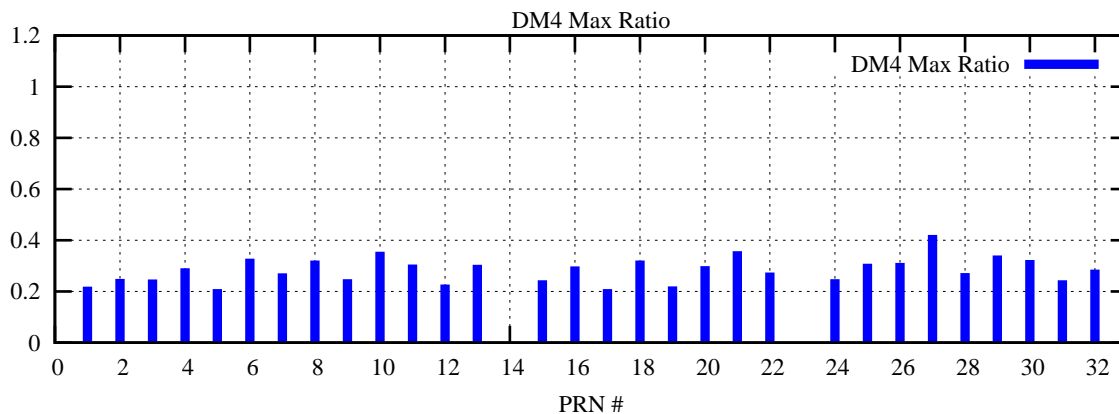

Ratio (PRN Bias/Threshold)

GpsWeek 2122 Day 1

Skinny (Type 0): PRN 8 22
Broad (Type 2): PRN 7 15 17 21 24