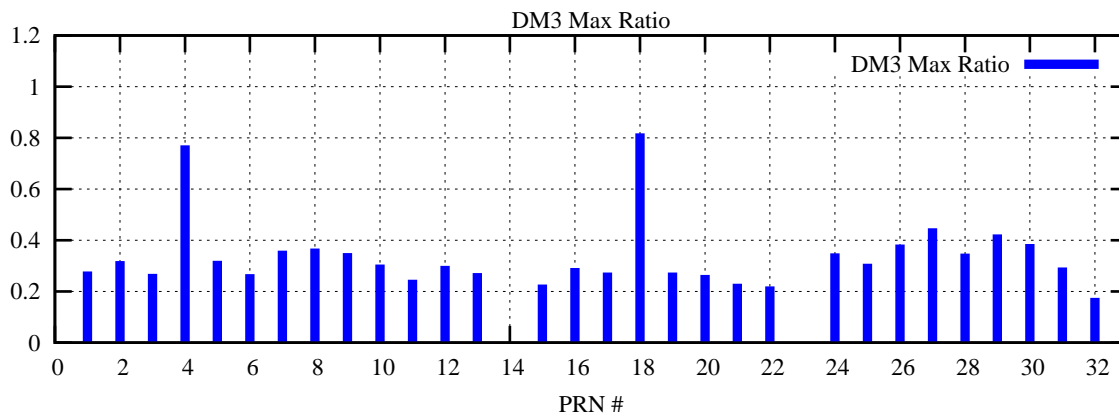

Ratio (PRN Bias/Threshold)

GpsWeek 2122 Day 1

Skinny (Type 0): PRN 8 22
Broad (Type 2): PRN 7 15 17 21 24