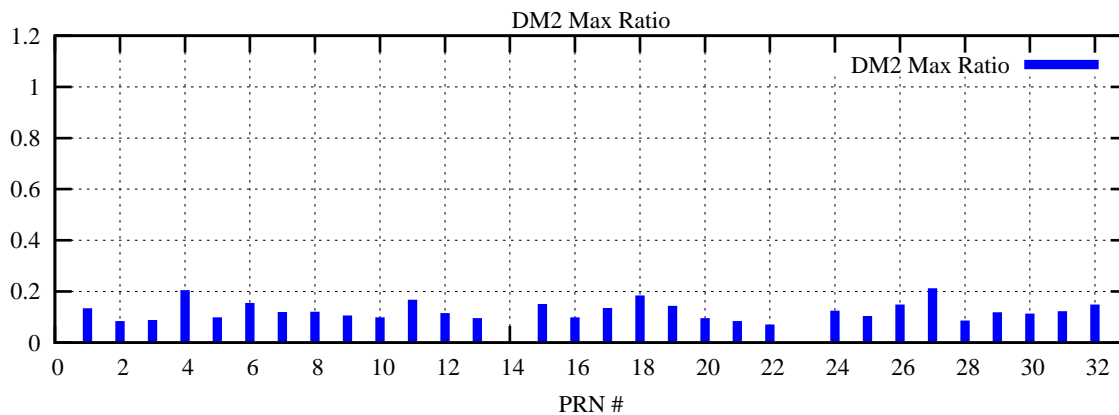

Ratio (PRN Bias/Threshold)

GpsWeek 2122 Day 1

Skinny (Type 0): PRN 8 22
Broad (Type 2): PRN 7 15 17 21 24