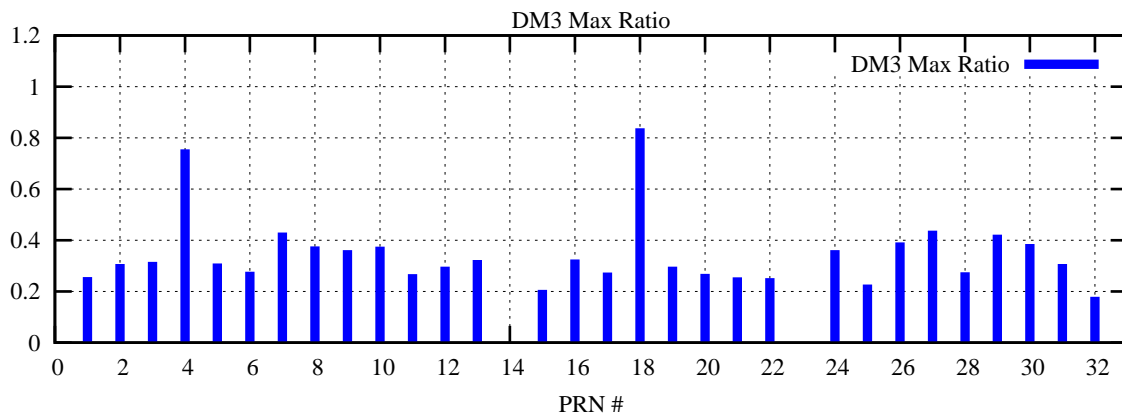

Ratio (PRN Bias/Threshold)

GpsWeek 2122 Day 2

Skinny (Type 0): PRN 8 22
Broad (Type 2): PRN 7 15 17 21 24