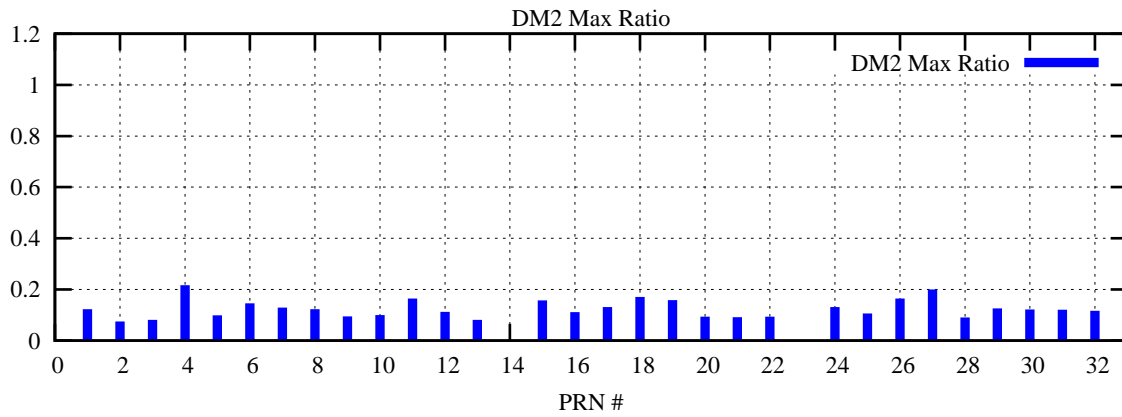

Ratio (PRN Bias/Threshold)

GpsWeek 2122 Day 2

Skinny (Type 0): PRN 8 22
Broad (Type 2): PRN 7 15 17 21 24