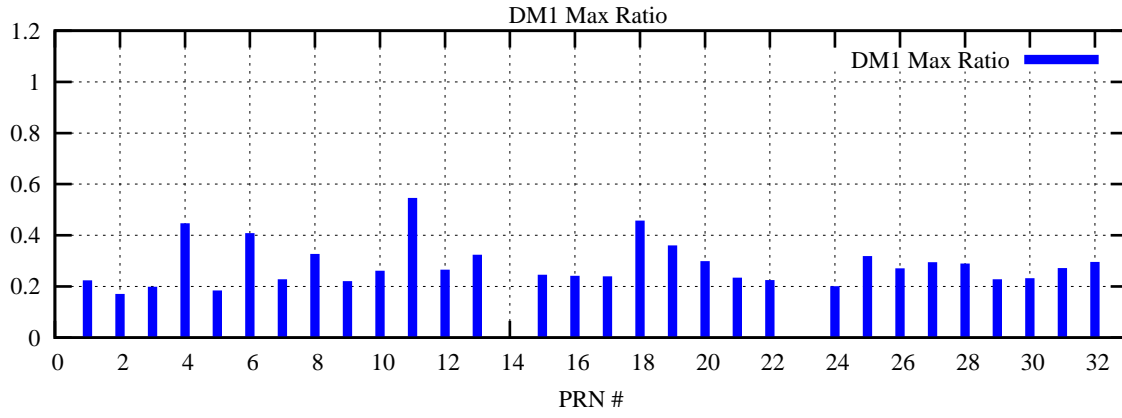

Ratio (PRN Bias/Threshold)

GpsWeek 2122 Day 2

Skinny (Type 0): PRN 8 22
Broad (Type 2): PRN 7 15 17 21 24