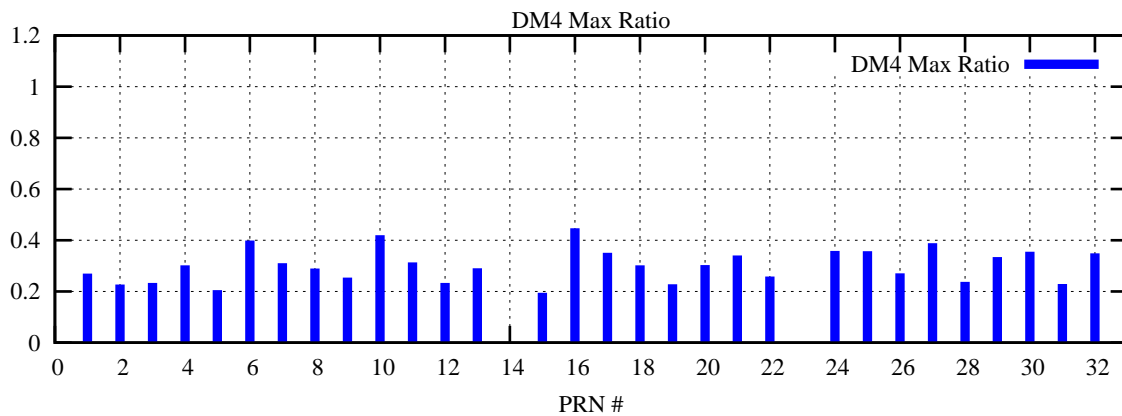

Ratio (PRN Bias/Threshold)

GpsWeek 2122 Day 2

Skinny (Type 0): PRN 8 22
Broad (Type 2): PRN 7 15 17 21 24