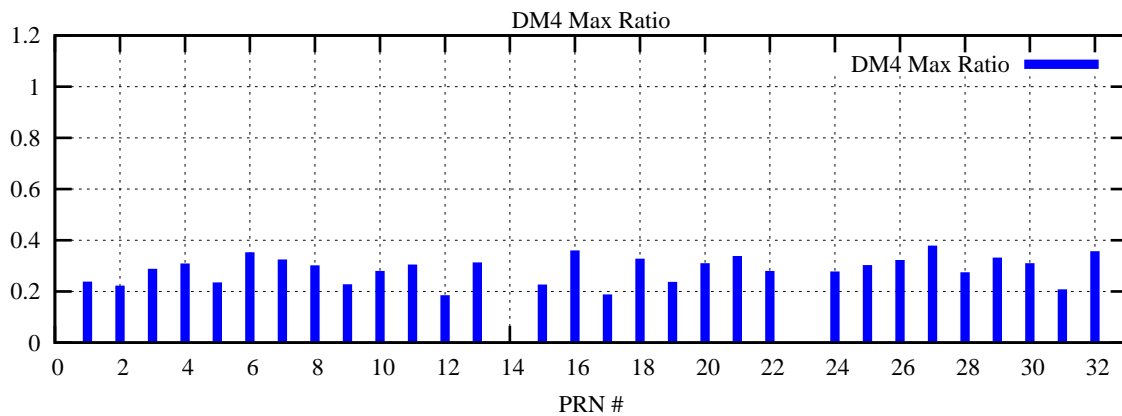

Ratio (PRN Bias/Threshold)

GpsWeek 2122 Day 4

Skinny (Type 0): PRN 8 22  
Broad (Type 2): PRN 7 15 17 21 24