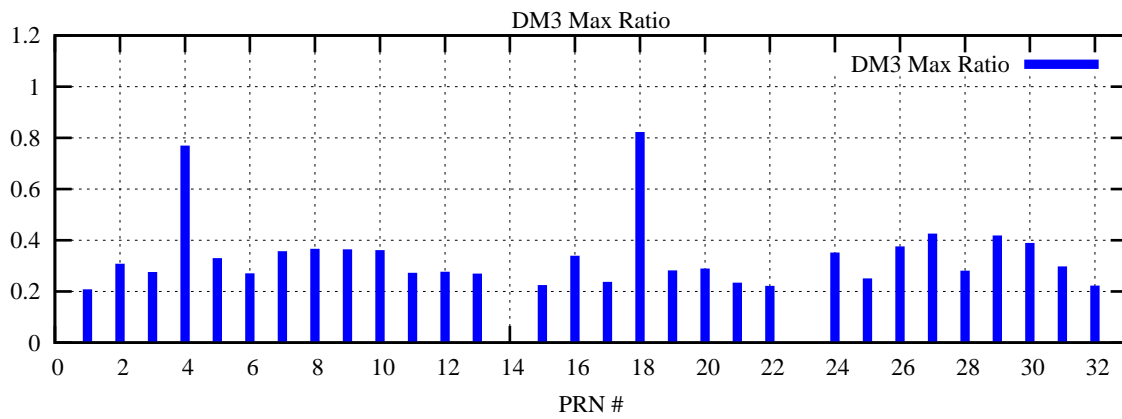

Ratio (PRN Bias/Threshold)

GpsWeek 2122 Day 4

Skinny (Type 0): PRN 8 22  
Broad (Type 2): PRN 7 15 17 21 24