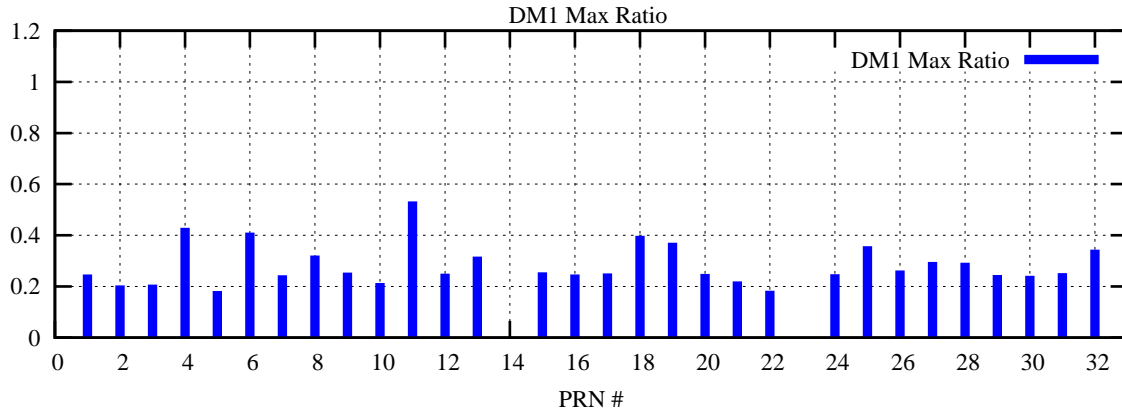

Ratio (PRN Bias/Threshold)

GpsWeek 2122 Day 4

Skinny (Type 0): PRN 8 22  
Broad (Type 2): PRN 7 15 17 21 24