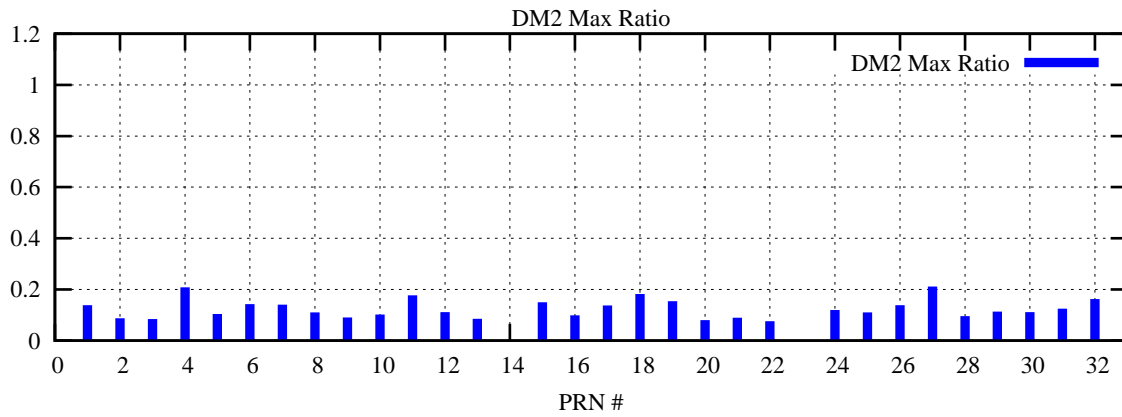

Ratio (PRN Bias/Threshold)

GpsWeek 2122 Day 4

Skinny (Type 0): PRN 8 22  
Broad (Type 2): PRN 7 15 17 21 24