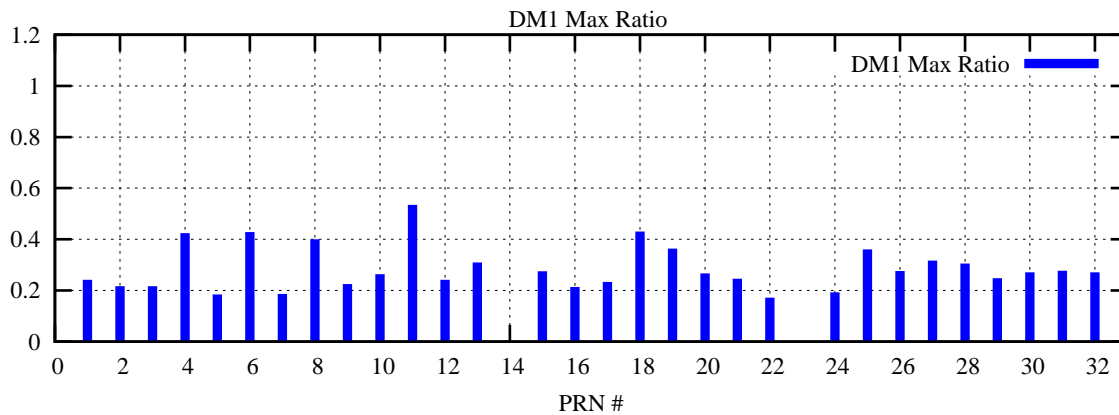

Ratio (PRN Bias/Threshold)

GpsWeek 2122 Day 6

Skinny (Type 0): PRN 8 22
Broad (Type 2): PRN 7 15 17 21 24