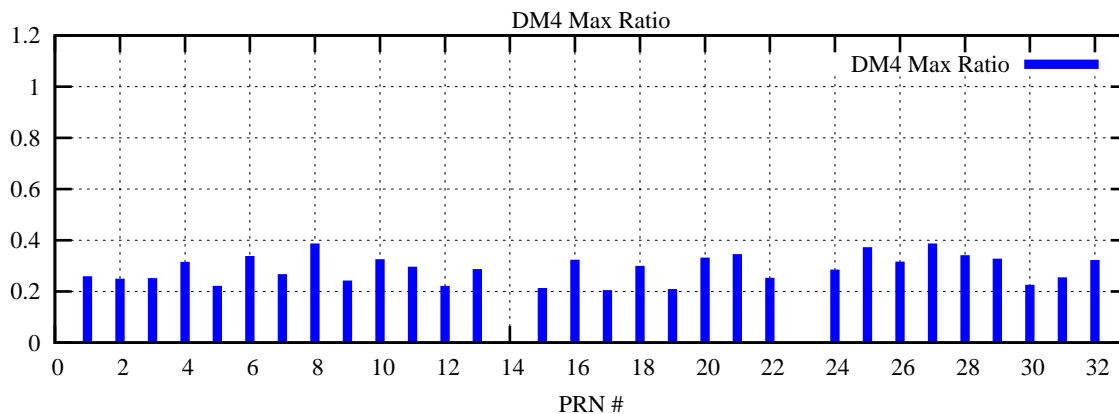

Ratio (PRN Bias/Threshold)

GpsWeek 2122 Day 6

Skinny (Type 0): PRN 8 22
Broad (Type 2): PRN 7 15 17 21 24