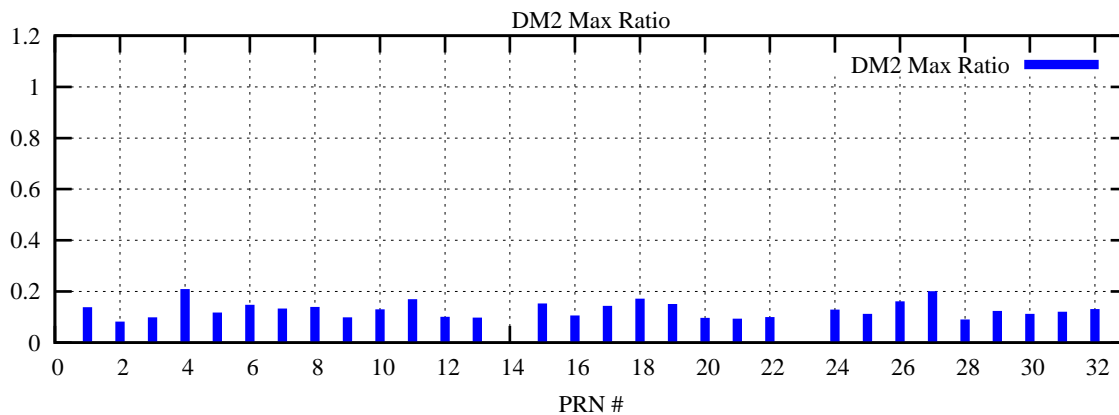

Ratio (PRN Bias/Threshold)

GpsWeek 2122 Day 6

Skinny (Type 0): PRN 8 22
Broad (Type 2): PRN 7 15 17 21 24