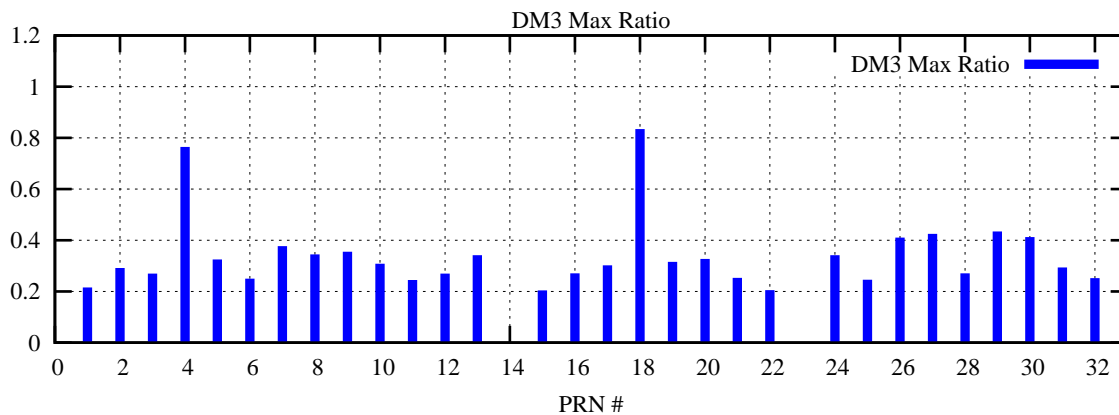

Ratio (PRN Bias/Threshold)

GpsWeek 2122 Day 6

Skinny (Type 0): PRN 8 22
Broad (Type 2): PRN 7 15 17 21 24