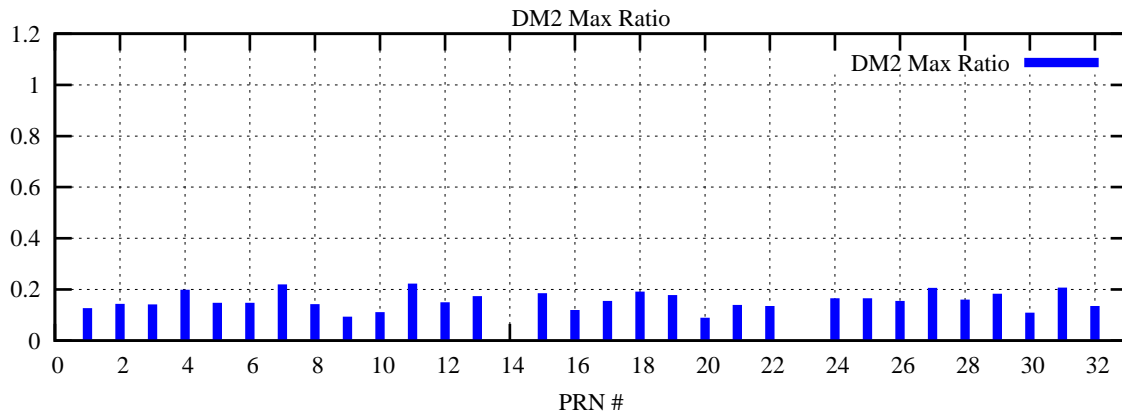

Ratio (PRN Bias/Threshold)

GpsWeek 2123 Day 5

Skinny (Type 0): PRN 8 22
Broad (Type 2): PRN 7 15 17 21 24