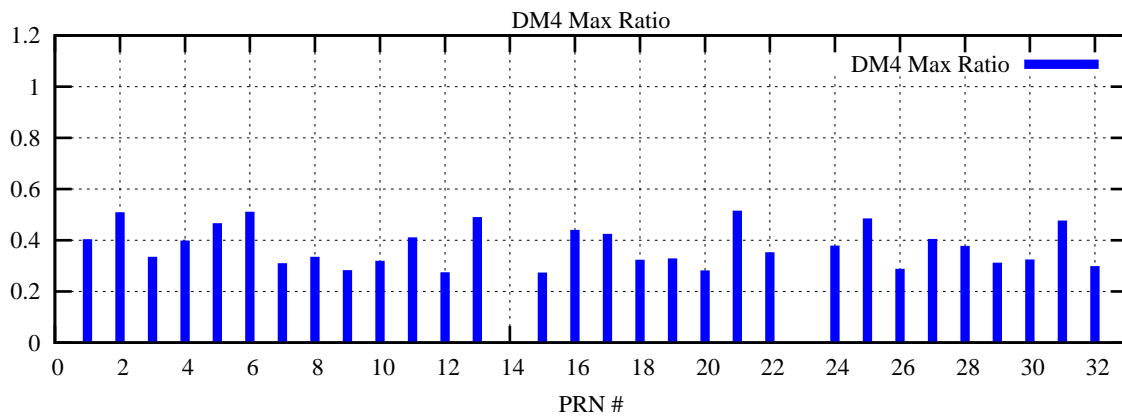

Ratio (PRN Bias/Threshold)

GpsWeek 2123 Day 5

Skinny (Type 0): PRN 8 22
Broad (Type 2): PRN 7 15 17 21 24