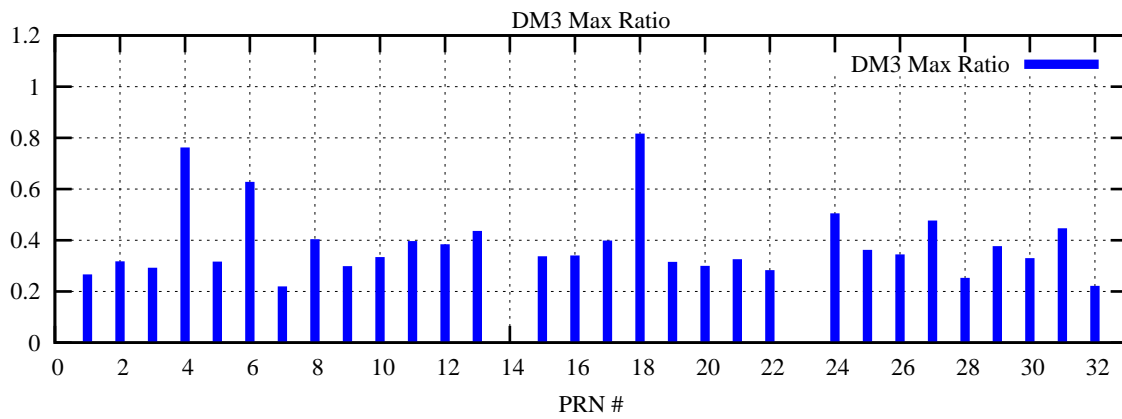

Ratio (PRN Bias/Threshold)

GpsWeek 2123 Day 5

Skinny (Type 0): PRN 8 22
Broad (Type 2): PRN 7 15 17 21 24