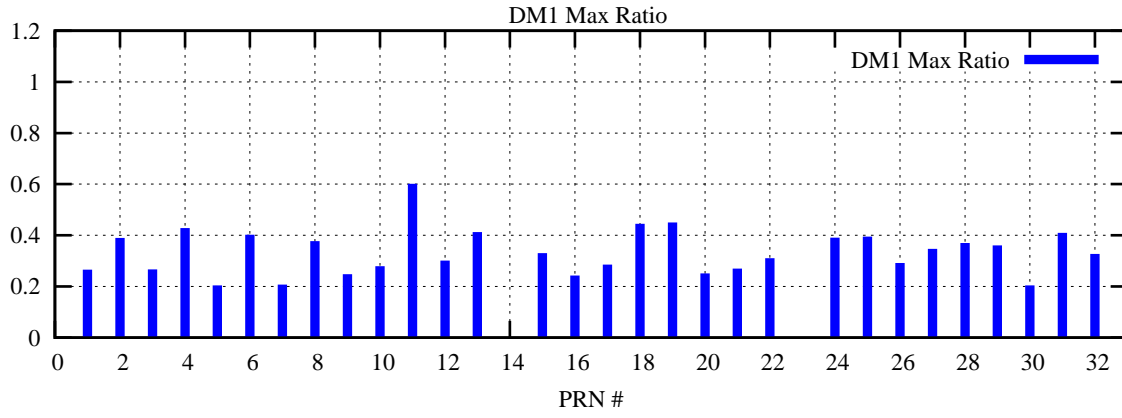

Ratio (PRN Bias/Threshold)

GpsWeek 2123 Day 5

Skinny (Type 0): PRN 8 22
Broad (Type 2): PRN 7 15 17 21 24