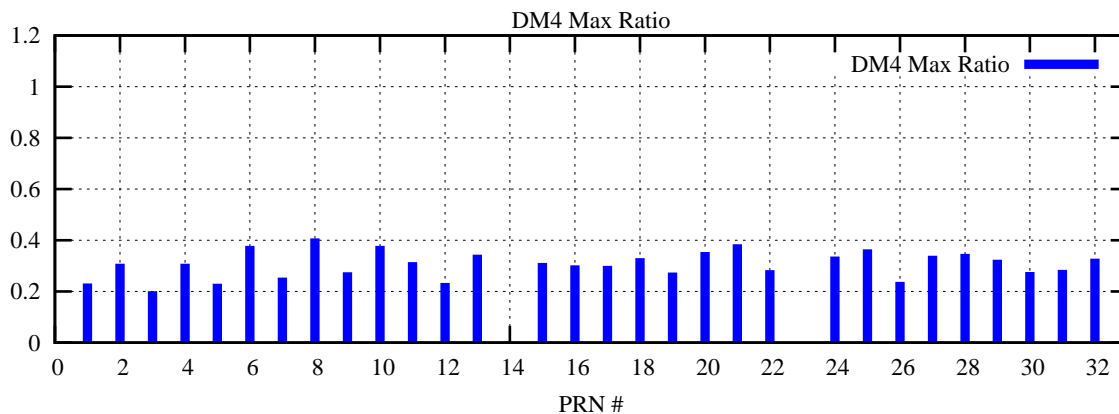

Ratio (PRN Bias/Threshold)

GpsWeek 2124 Day 2

Skinny (Type 0): PRN 8 22  
Broad (Type 2): PRN 7 15 17 21 24