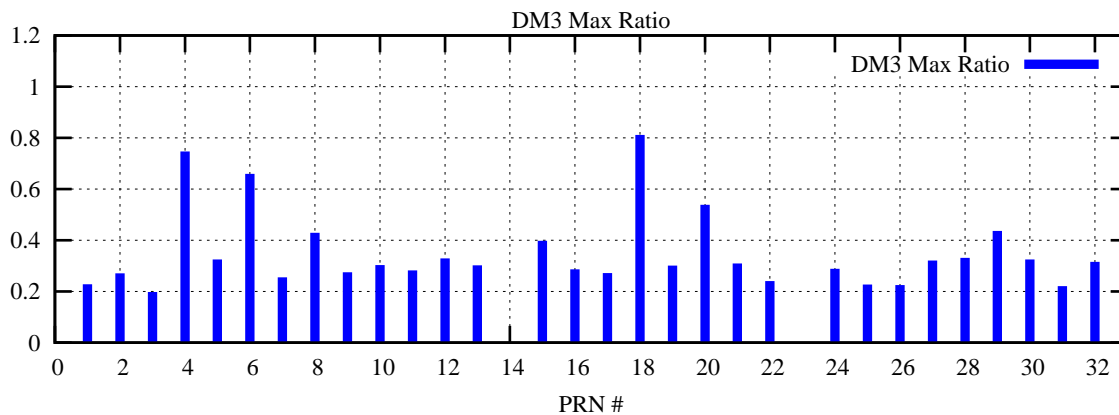

Ratio (PRN Bias/Threshold)

GpsWeek 2124 Day 2

Skinny (Type 0): PRN 8 22  
Broad (Type 2): PRN 7 15 17 21 24