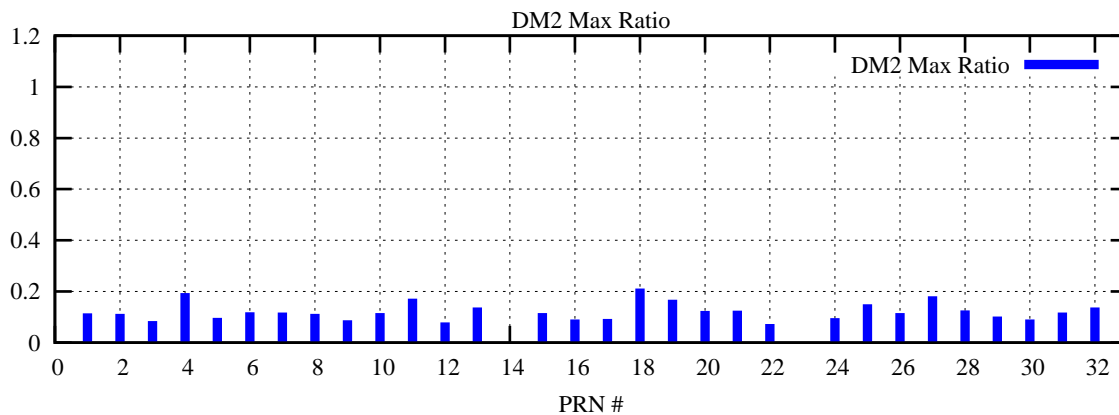

Ratio (PRN Bias/Threshold)

GpsWeek 2124 Day 2

Skinny (Type 0): PRN 8 22  
Broad (Type 2): PRN 7 15 17 21 24