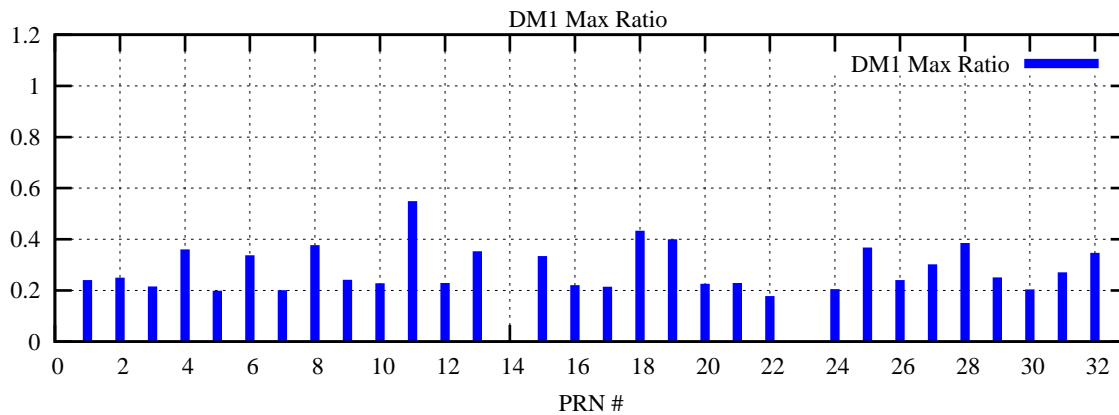

Ratio (PRN Bias/Threshold)

GpsWeek 2124 Day 2

Skinny (Type 0): PRN 8 22  
Broad (Type 2): PRN 7 15 17 21 24