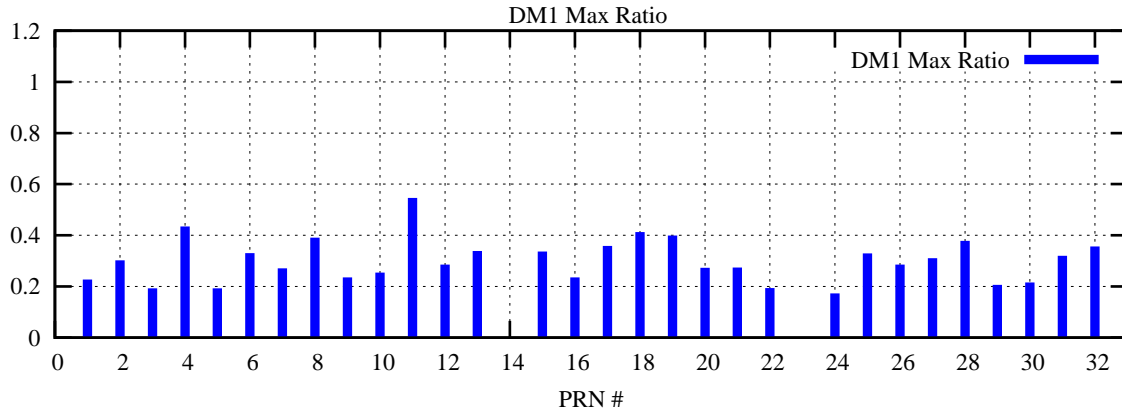

Ratio (PRN Bias/Threshold)

GpsWeek 2124 Day 5

Skinny (Type 0): PRN 8 22
Broad (Type 2): PRN 7 15 17 21 24