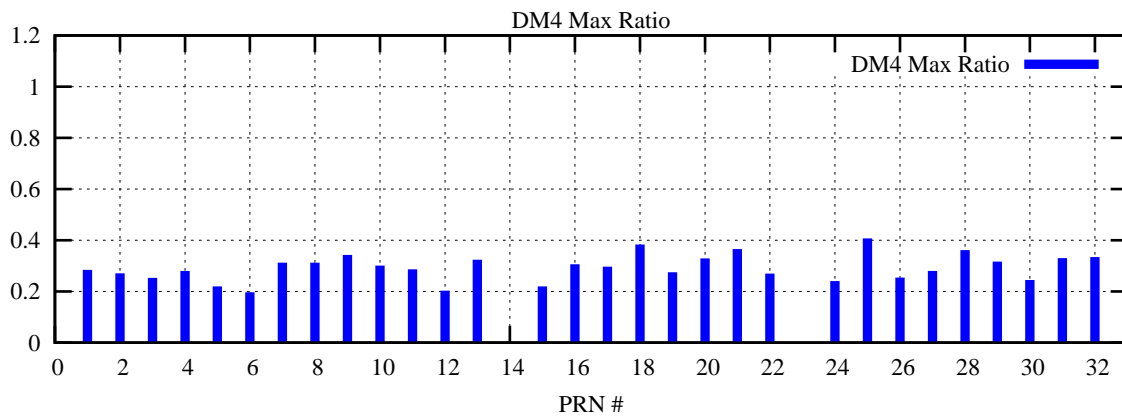

Ratio (PRN Bias/Threshold)

GpsWeek 2124 Day 5

Skinny (Type 0): PRN 8 22
Broad (Type 2): PRN 7 15 17 21 24