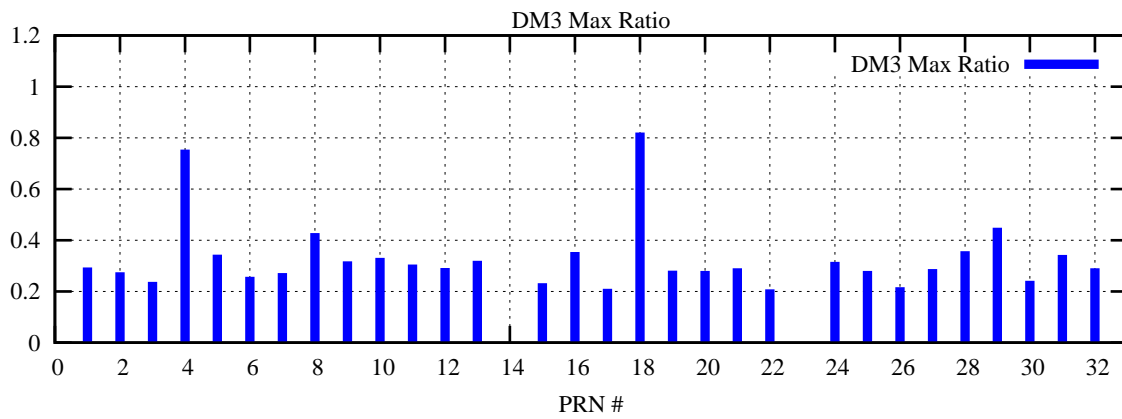

Ratio (PRN Bias/Threshold)

GpsWeek 2124 Day 5

Skinny (Type 0): PRN 8 22
Broad (Type 2): PRN 7 15 17 21 24