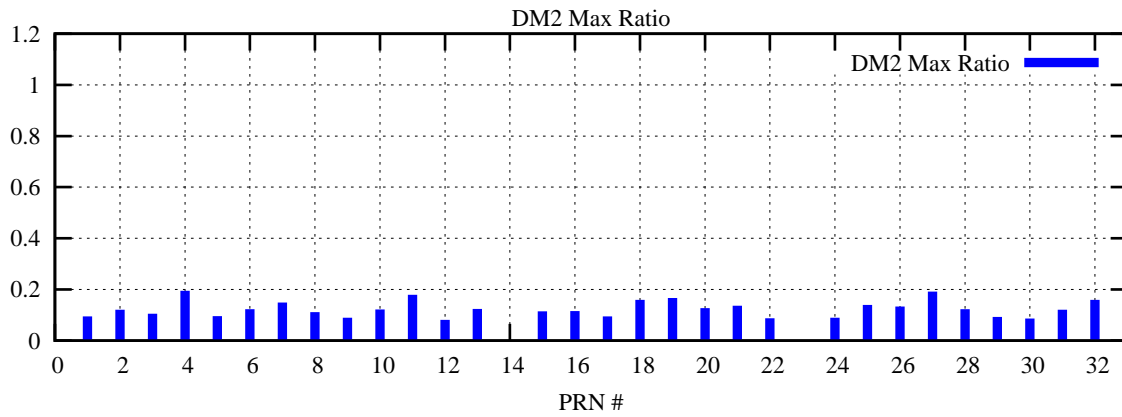

Ratio (PRN Bias/Threshold)

GpsWeek 2124 Day 5

Skinny (Type 0): PRN 8 22
Broad (Type 2): PRN 7 15 17 21 24