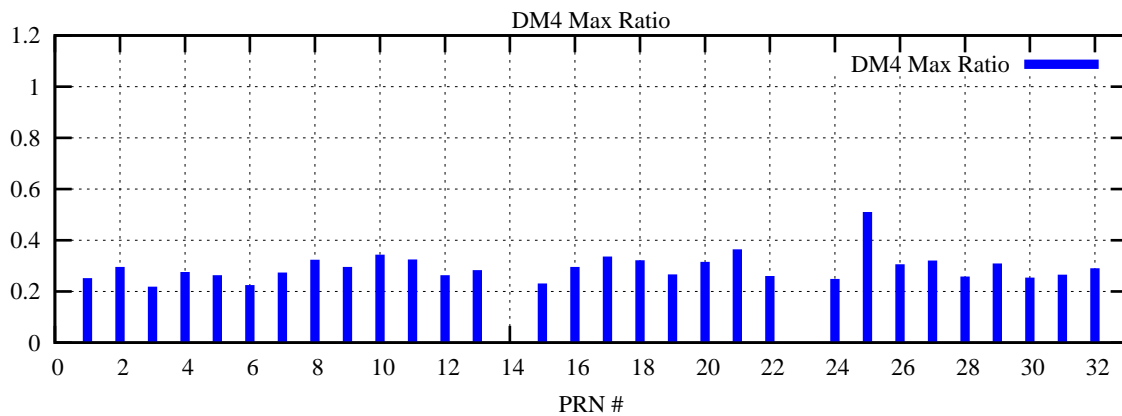

Ratio (PRN Bias/Threshold)

GpsWeek 2124 Day 6

Skinny (Type 0): PRN 8 22
Broad (Type 2): PRN 7 15 17 21 24