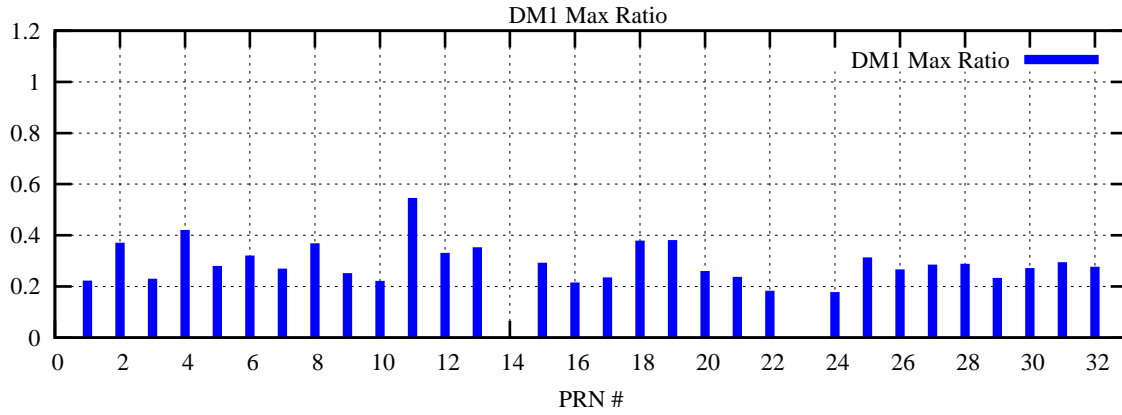

Ratio (PRN Bias/Threshold)

GpsWeek 2124 Day 6

Skinny (Type 0): PRN 8 22
Broad (Type 2): PRN 7 15 17 21 24