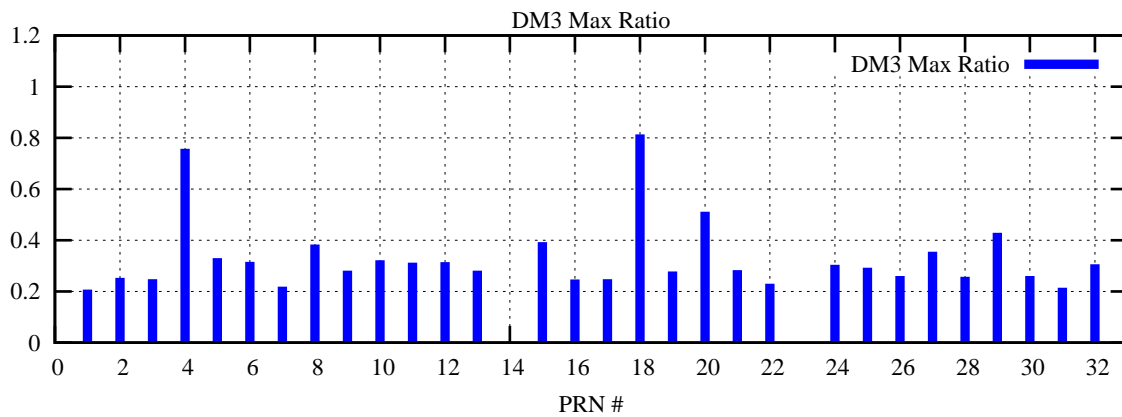

Ratio (PRN Bias/Threshold)

GpsWeek 2124 Day 6

Skinny (Type 0): PRN 8 22
Broad (Type 2): PRN 7 15 17 21 24