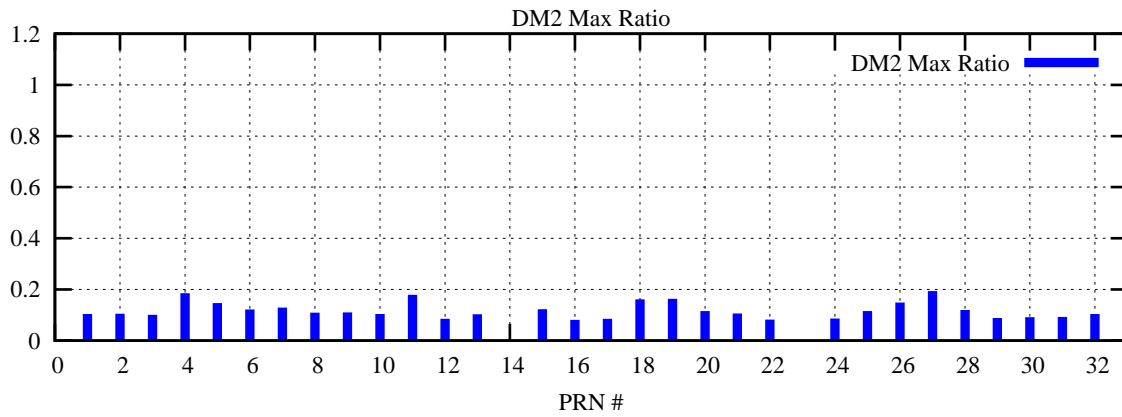

Ratio (PRN Bias/Threshold)

GpsWeek 2124 Day 6

Skinny (Type 0): PRN 8 22
Broad (Type 2): PRN 7 15 17 21 24