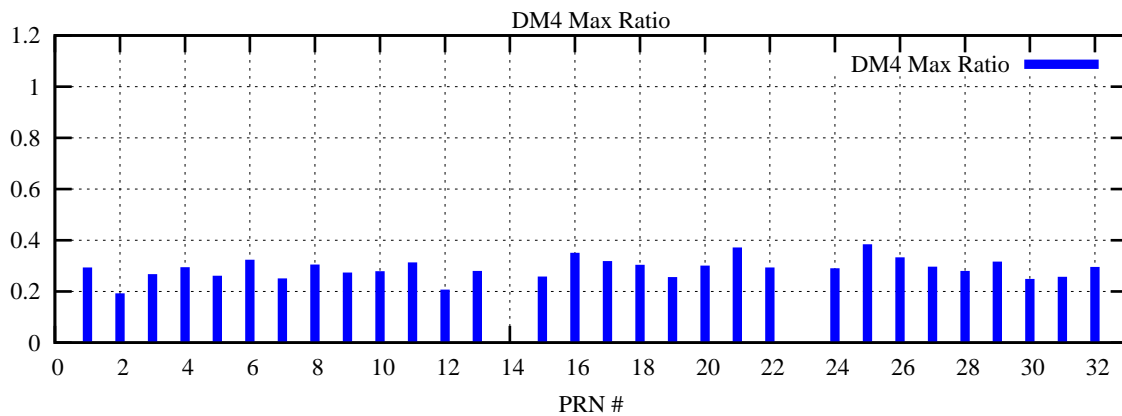

Ratio (PRN Bias/Threshold)

GpsWeek 2125 Day 1

Skinny (Type 0): PRN 8 22
Broad (Type 2): PRN 7 15 17 21 24