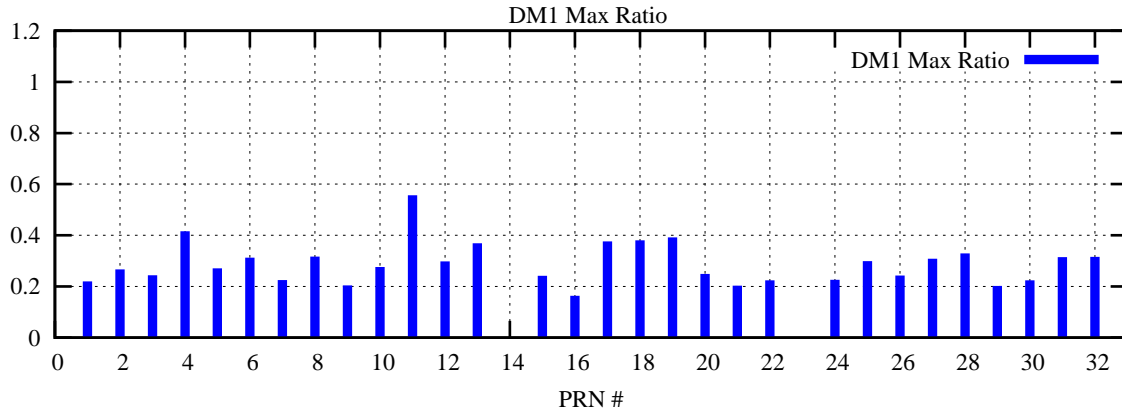

Ratio (PRN Bias/Threshold)

GpsWeek 2125 Day 1

Skinny (Type 0): PRN 8 22
Broad (Type 2): PRN 7 15 17 21 24