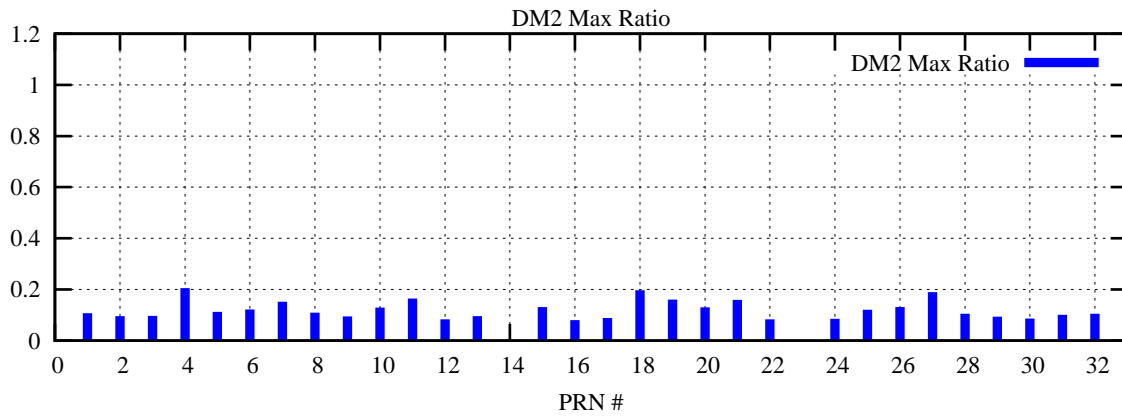

Ratio (PRN Bias/Threshold)

GpsWeek 2125 Day 1

Skinny (Type 0): PRN 8 22
Broad (Type 2): PRN 7 15 17 21 24