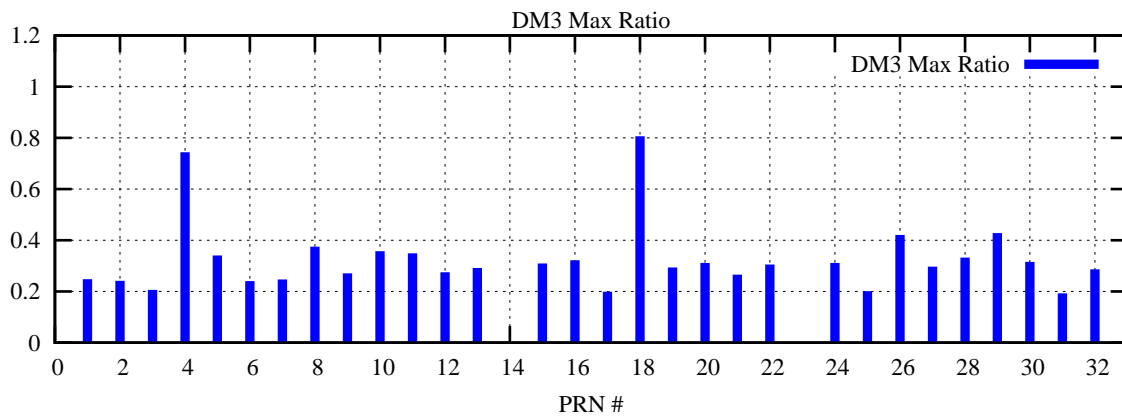

Ratio (PRN Bias/Threshold)

GpsWeek 2125 Day 1

Skinny (Type 0): PRN 8 22
Broad (Type 2): PRN 7 15 17 21 24