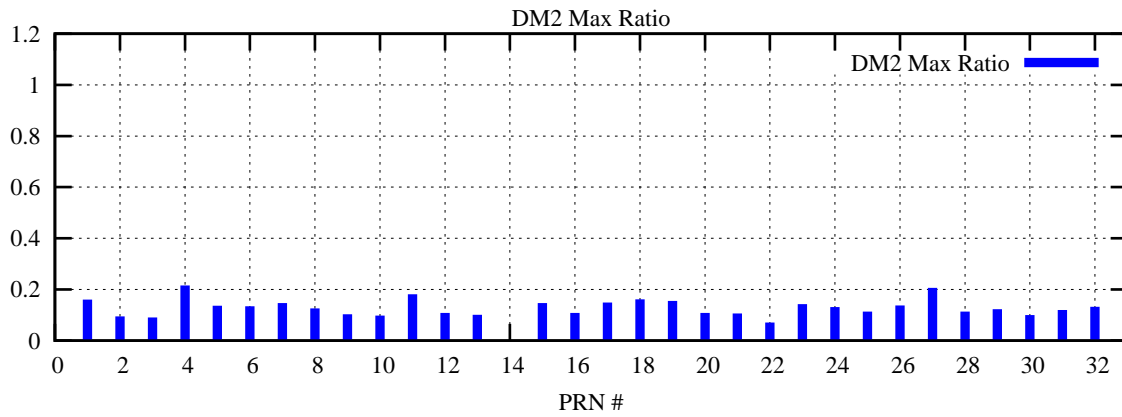

Ratio (PRN Bias/Threshold)

GpsWeek 2128 Day 3

Skinny (Type 0): PRN 8 22
Broad (Type 2): PRN 7 15 17 21 24