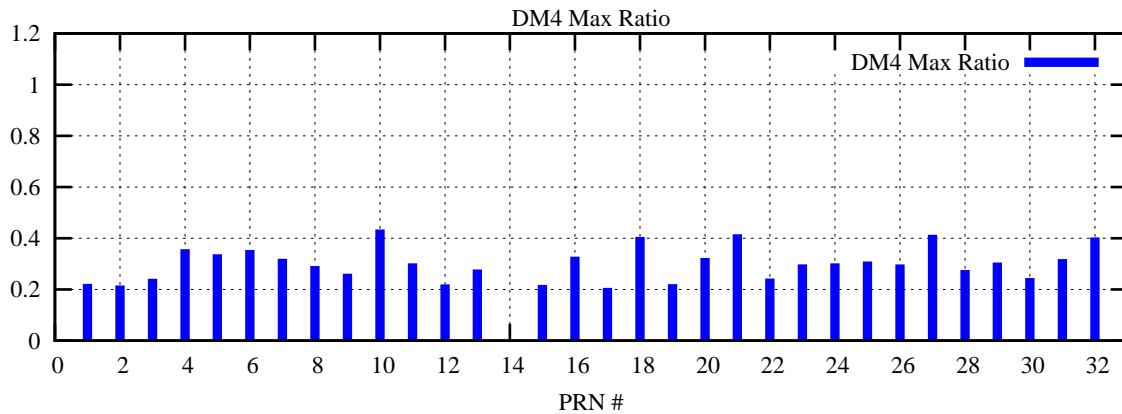

Ratio (PRN Bias/Threshold)

GpsWeek 2128 Day 3

Skinny (Type 0): PRN 8 22
Broad (Type 2): PRN 7 15 17 21 24