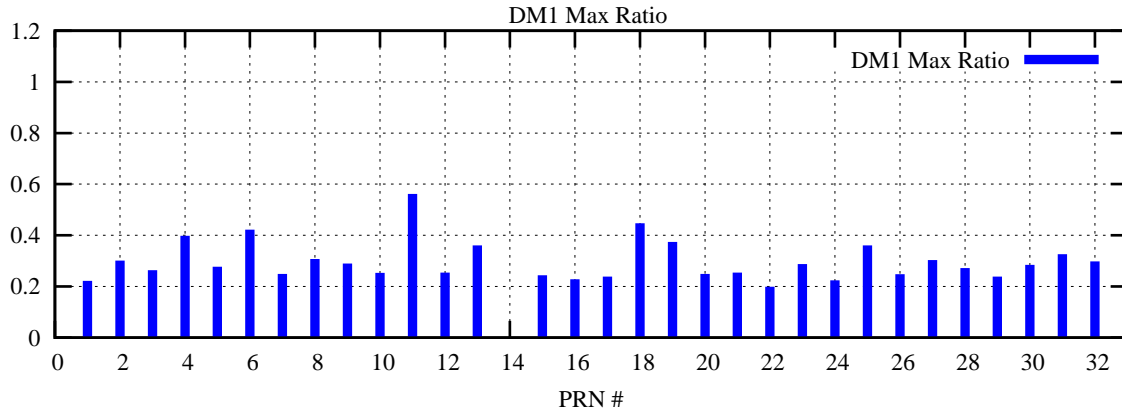

Ratio (PRN Bias/Threshold)

GpsWeek 2128 Day 3

Skinny (Type 0): PRN 8 22
Broad (Type 2): PRN 7 15 17 21 24