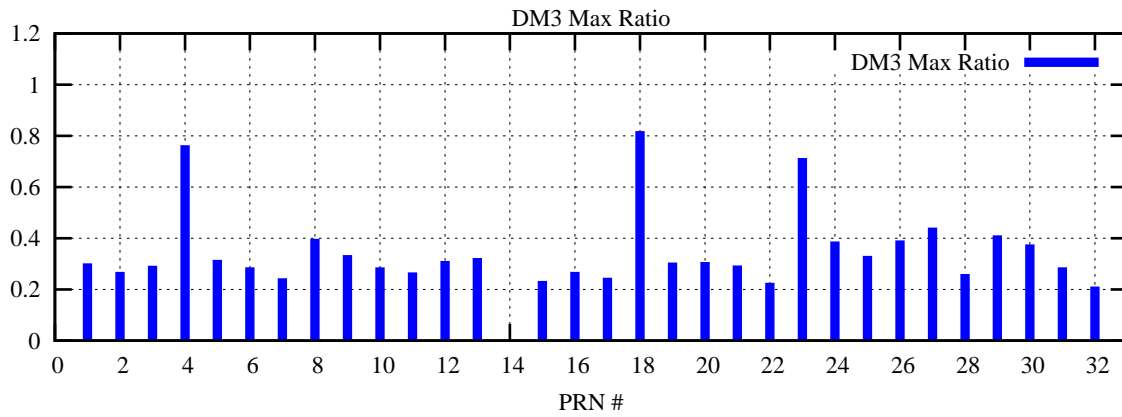

Ratio (PRN Bias/Threshold)

GpsWeek 2128 Day 3

Skinny (Type 0): PRN 8 22
Broad (Type 2): PRN 7 15 17 21 24