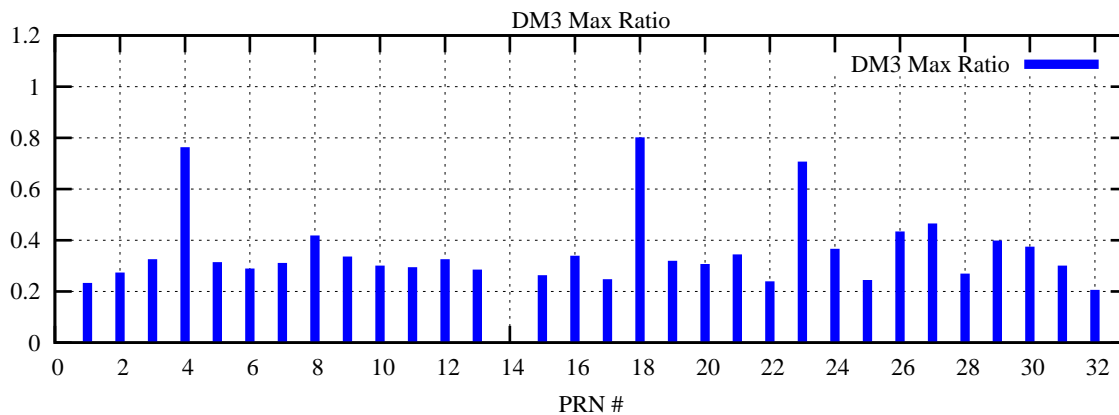

Ratio (PRN Bias/Threshold)

GpsWeek 2128 Day 5

Skinny (Type 0): PRN 8 22
Broad (Type 2): PRN 7 15 17 21 24