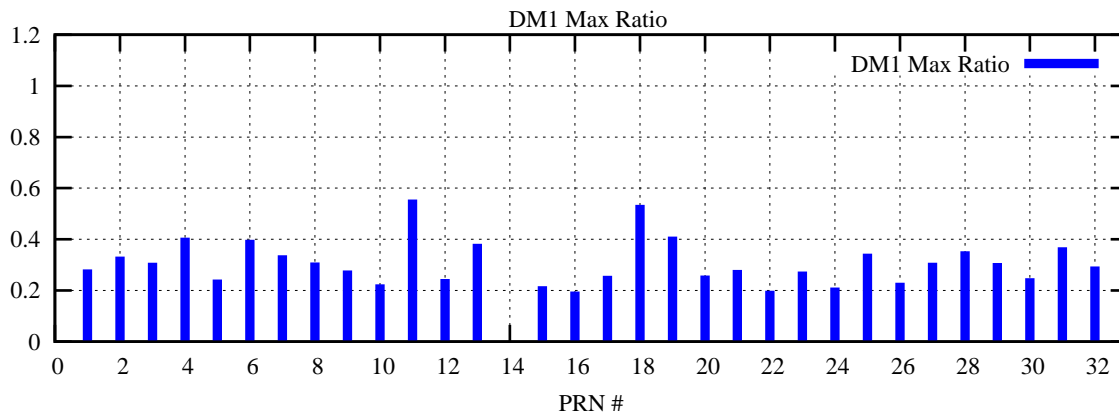

Ratio (PRN Bias/Threshold)

GpsWeek 2128 Day 5

Skinny (Type 0): PRN 8 22
Broad (Type 2): PRN 7 15 17 21 24