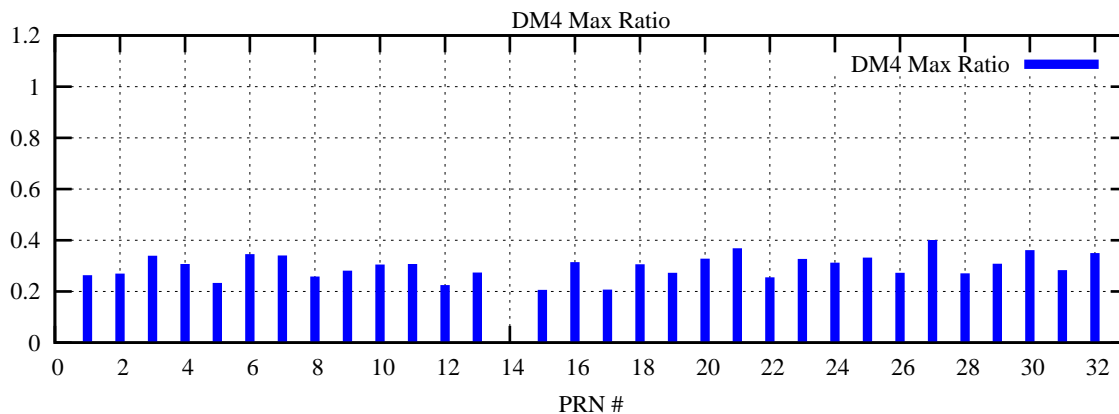

Ratio (PRN Bias/Threshold)

GpsWeek 2128 Day 5

Skinny (Type 0): PRN 8 22
Broad (Type 2): PRN 7 15 17 21 24