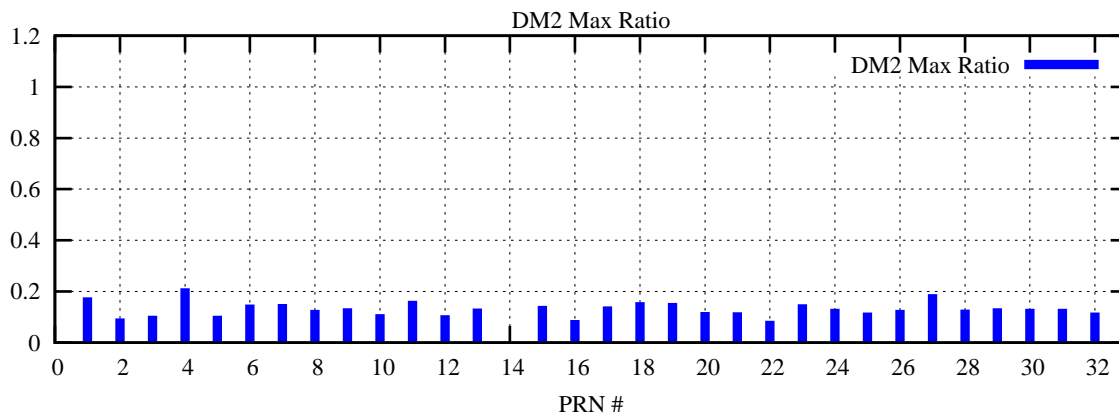

Ratio (PRN Bias/Threshold)

GpsWeek 2128 Day 5

Skinny (Type 0): PRN 8 22
Broad (Type 2): PRN 7 15 17 21 24