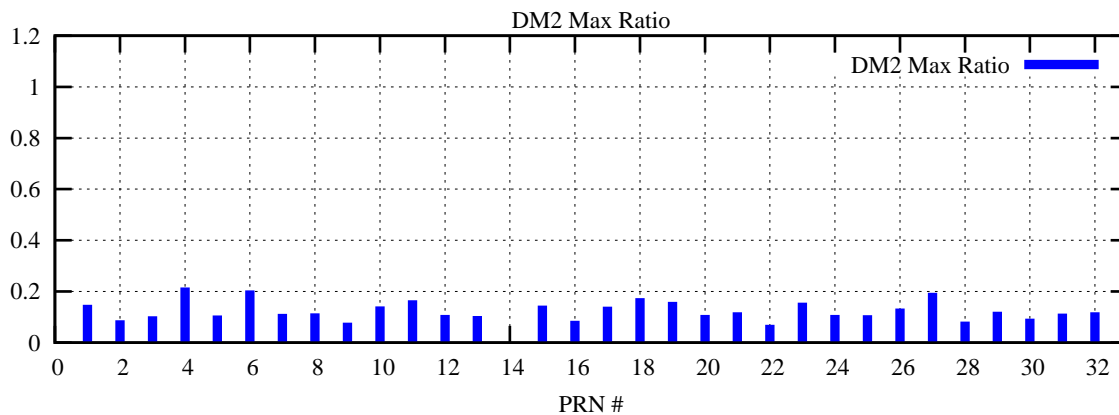

Ratio (PRN Bias/Threshold)

GpsWeek 2129 Day 3

Skinny (Type 0): PRN 8 22
Broad (Type 2): PRN 7 15 17 21 24