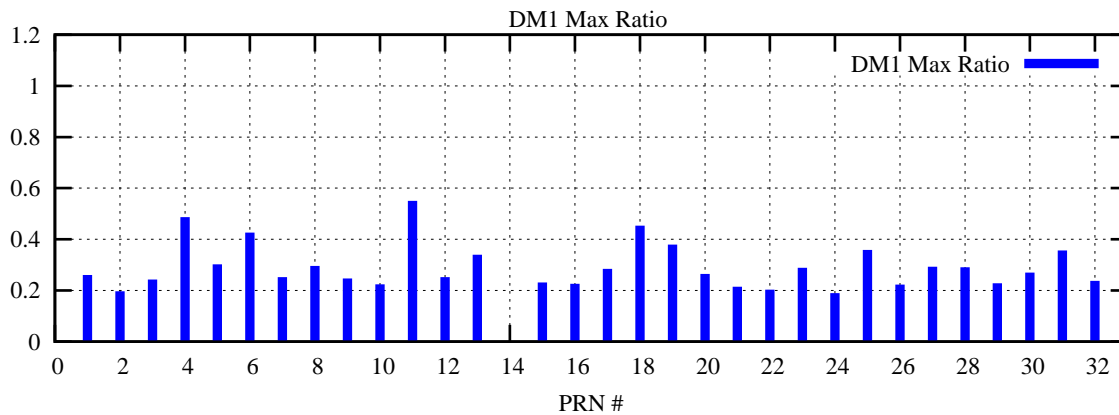

Ratio (PRN Bias/Threshold)

GpsWeek 2129 Day 3

Skinny (Type 0): PRN 8 22
Broad (Type 2): PRN 7 15 17 21 24