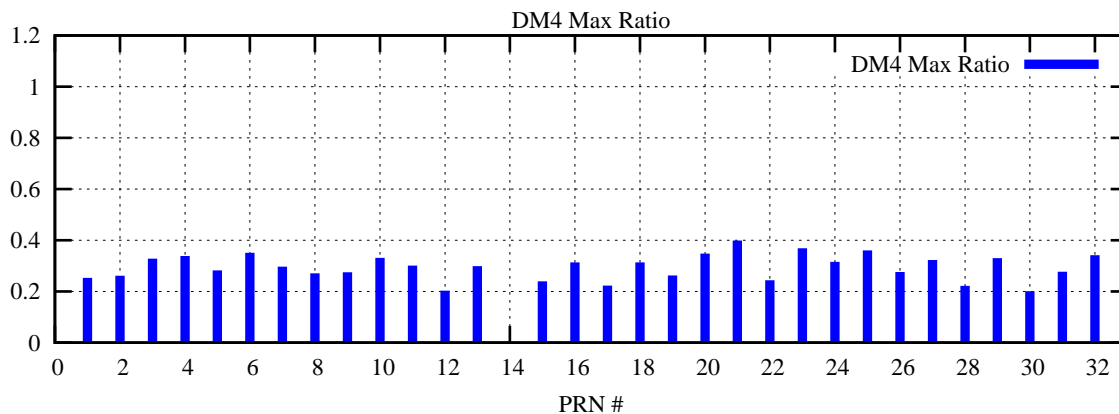

Ratio (PRN Bias/Threshold)

GpsWeek 2129 Day 3

Skinny (Type 0): PRN 8 22
Broad (Type 2): PRN 7 15 17 21 24