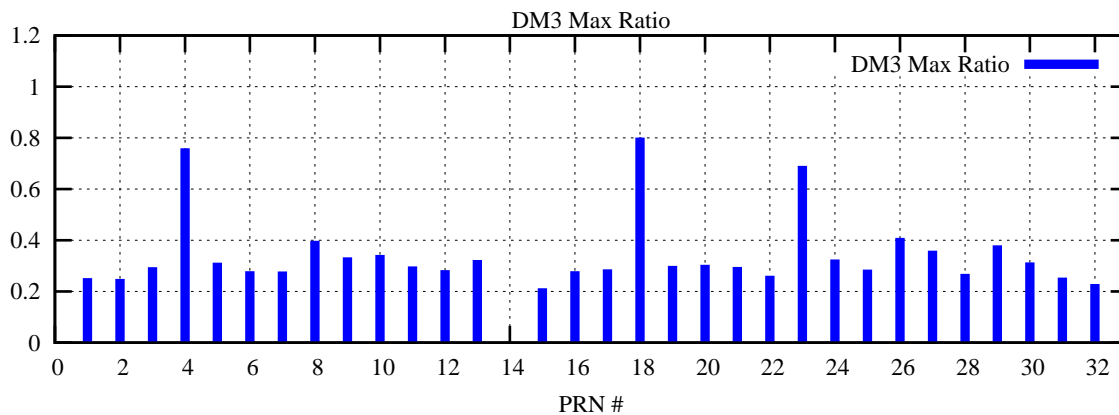

Ratio (PRN Bias/Threshold)

GpsWeek 2129 Day 3

Skinny (Type 0): PRN 8 22
Broad (Type 2): PRN 7 15 17 21 24