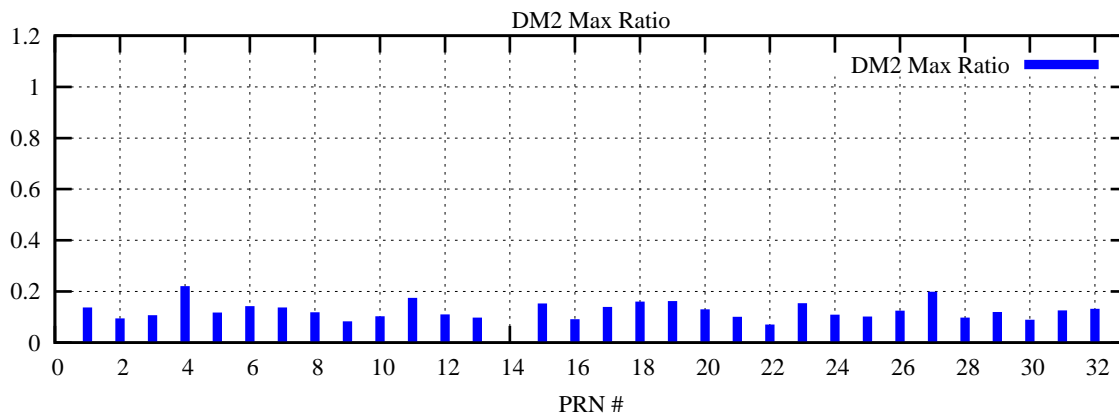

Ratio (PRN Bias/Threshold)

GpsWeek 2129 Day 4

Skinny (Type 0): PRN 8 22
Broad (Type 2): PRN 7 15 17 21 24