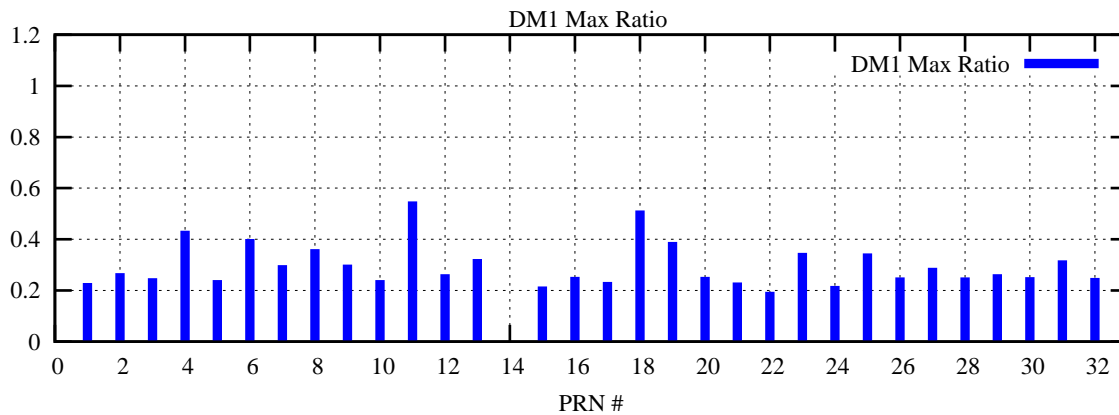

Ratio (PRN Bias/Threshold)

GpsWeek 2129 Day 4

Skinny (Type 0): PRN 8 22
Broad (Type 2): PRN 7 15 17 21 24