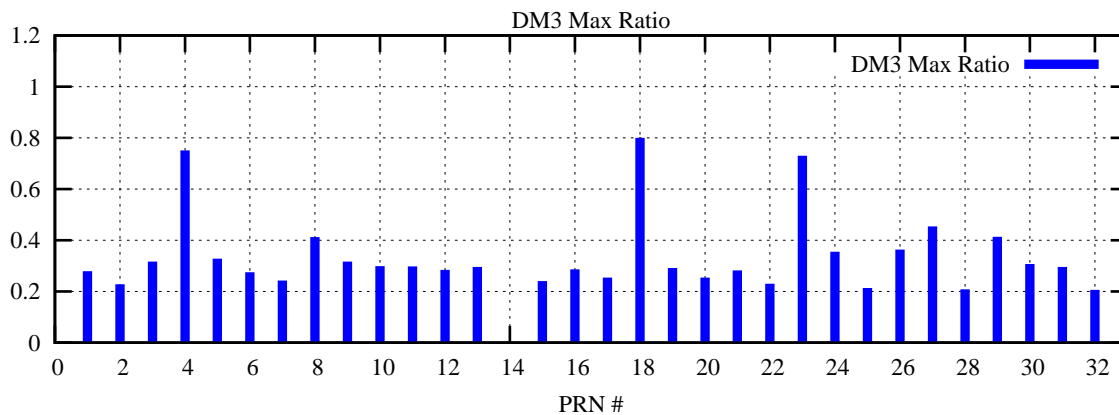

Ratio (PRN Bias/Threshold)

GpsWeek 2129 Day 4

Skinny (Type 0): PRN 8 22
Broad (Type 2): PRN 7 15 17 21 24