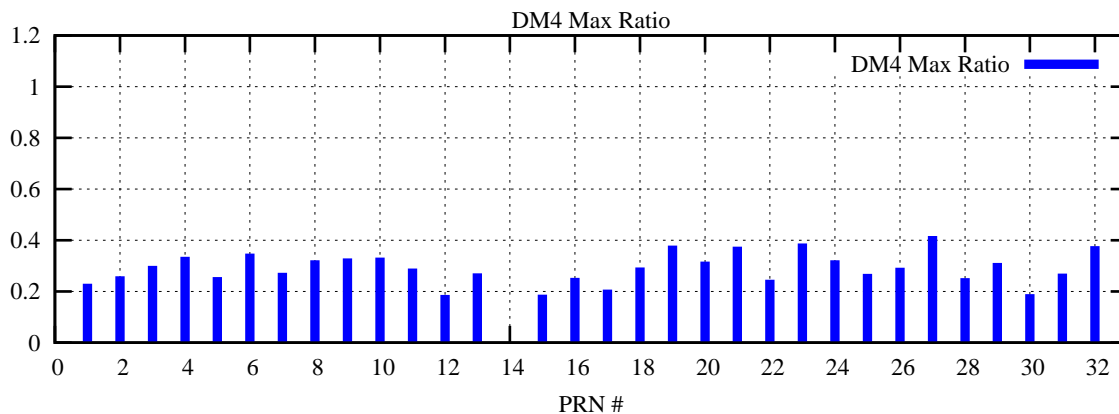

Ratio (PRN Bias/Threshold)

GpsWeek 2129 Day 4

Skinny (Type 0): PRN 8 22
Broad (Type 2): PRN 7 15 17 21 24