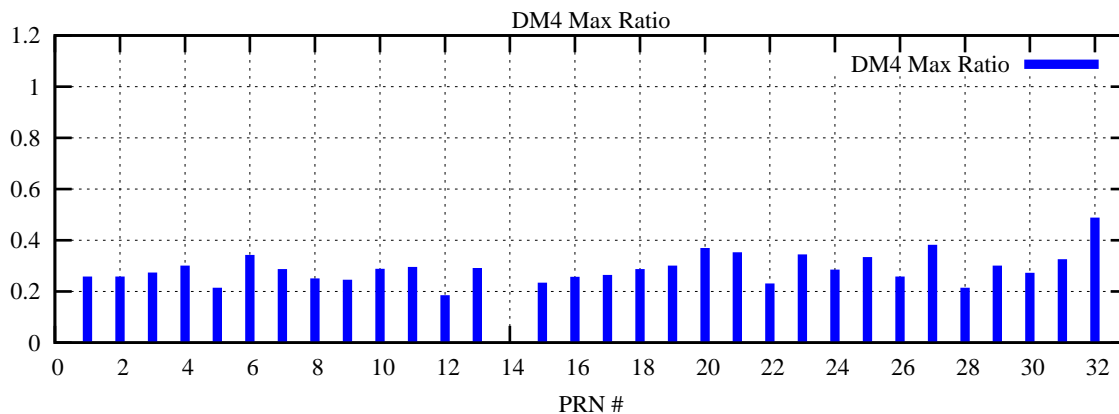

Ratio (PRN Bias/Threshold)

GpsWeek 2129 Day 5

Skinny (Type 0): PRN 8 22
Broad (Type 2): PRN 7 15 17 21 24