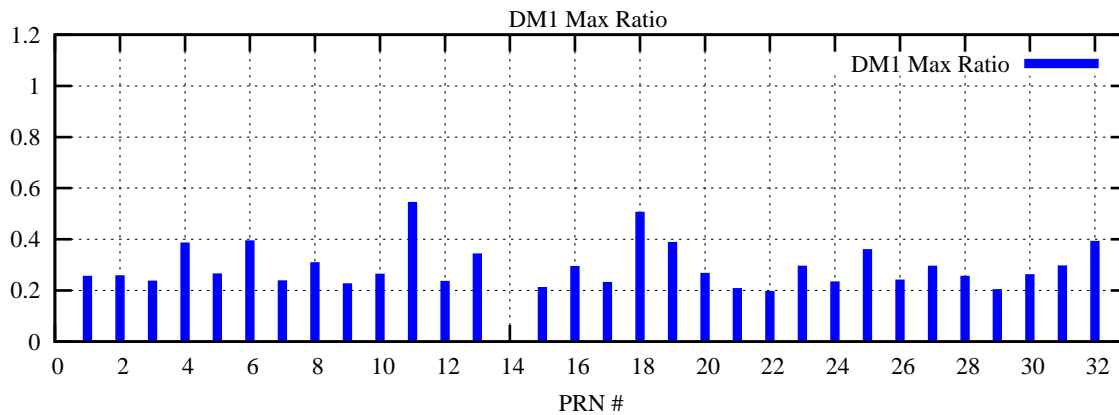

Ratio (PRN Bias/Threshold)

GpsWeek 2129 Day 5

Skinny (Type 0): PRN 8 22
Broad (Type 2): PRN 7 15 17 21 24