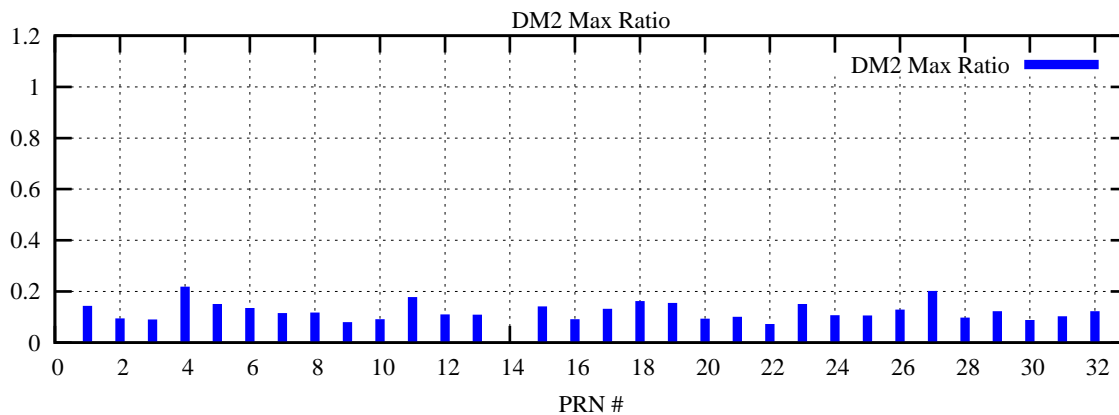

Ratio (PRN Bias/Threshold)

GpsWeek 2129 Day 5

Skinny (Type 0): PRN 8 22
Broad (Type 2): PRN 7 15 17 21 24