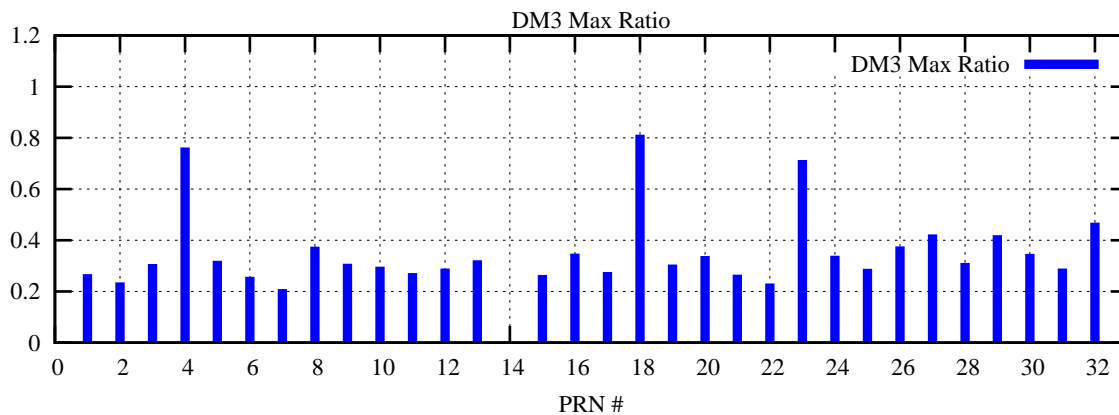

Ratio (PRN Bias/Threshold)

GpsWeek 2129 Day 5

Skinny (Type 0): PRN 8 22
Broad (Type 2): PRN 7 15 17 21 24