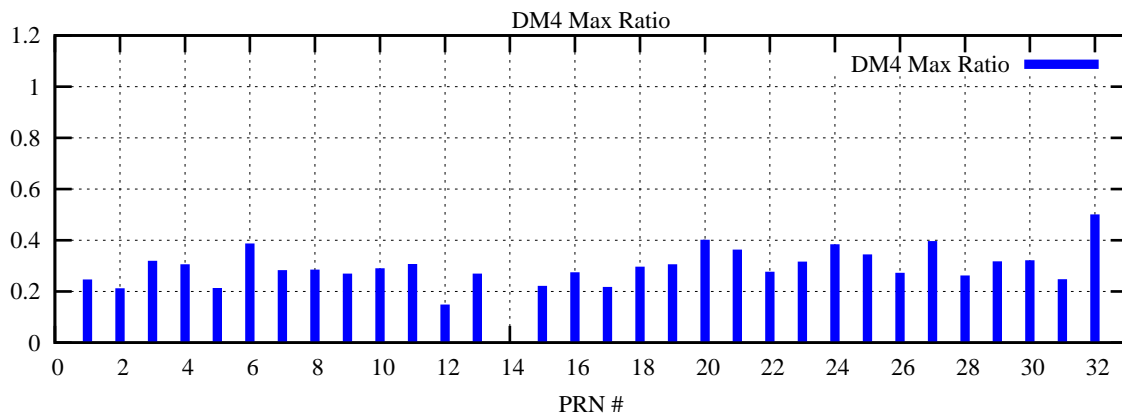

Ratio (PRN Bias/Threshold)

GpsWeek 2130 Day 1

Skinny (Type 0): PRN 8 22  
Broad (Type 2): PRN 7 15 17 21 24