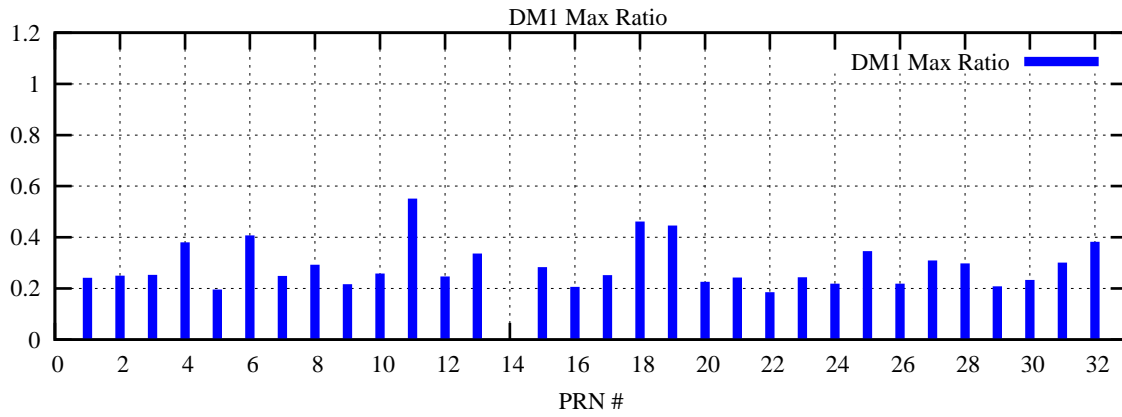

Ratio (PRN Bias/Threshold)

GpsWeek 2130 Day 1

Skinny (Type 0): PRN 8 22  
Broad (Type 2): PRN 7 15 17 21 24