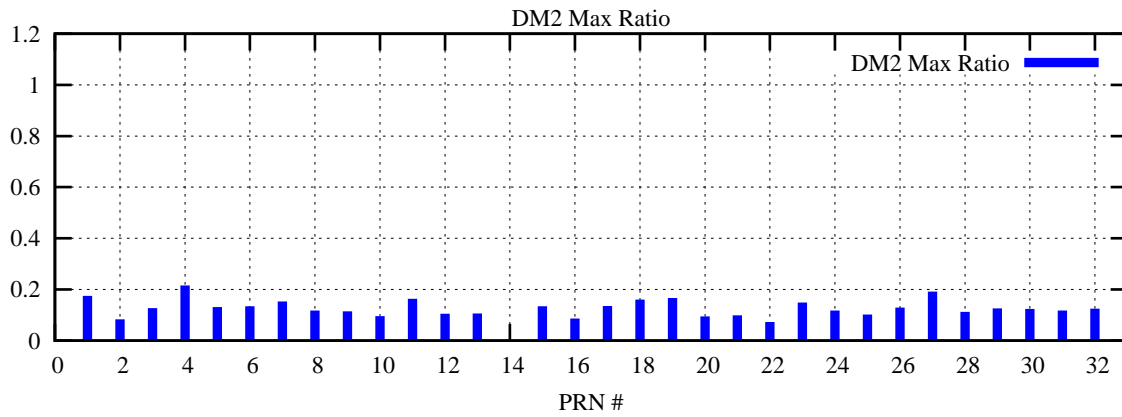

Ratio (PRN Bias/Threshold)

GpsWeek 2130 Day 1

Skinny (Type 0): PRN 8 22  
Broad (Type 2): PRN 7 15 17 21 24