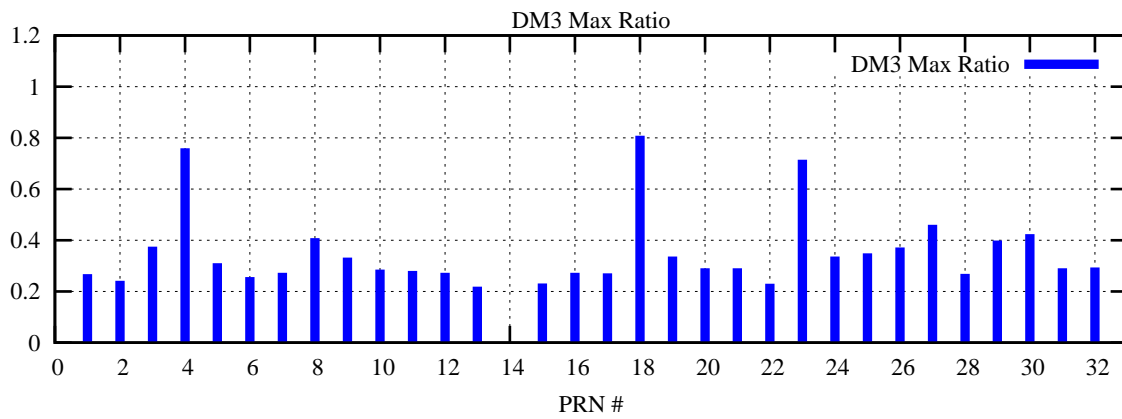

Ratio (PRN Bias/Threshold)

GpsWeek 2130 Day 1

Skinny (Type 0): PRN 8 22  
Broad (Type 2): PRN 7 15 17 21 24