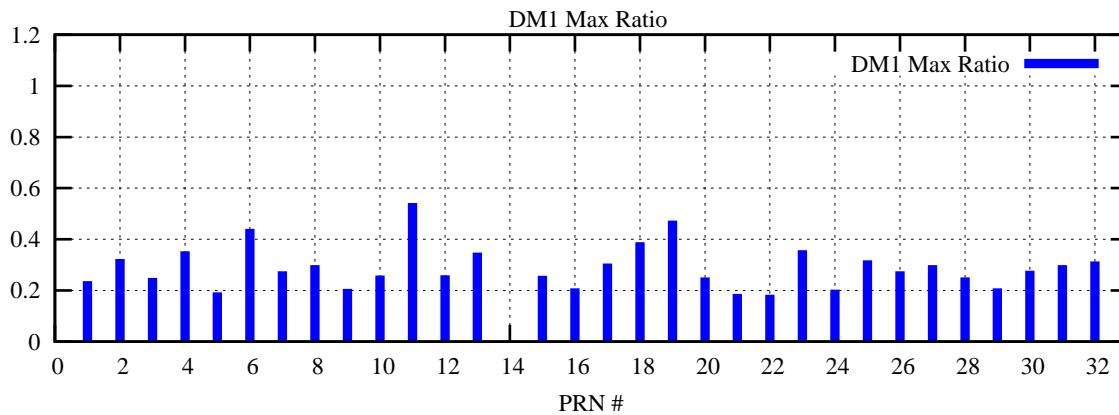

Ratio (PRN Bias/Threshold)

GpsWeek 2130 Day 6

Skinny (Type 0): PRN 8 22
Broad (Type 2): PRN 7 15 17 21 24