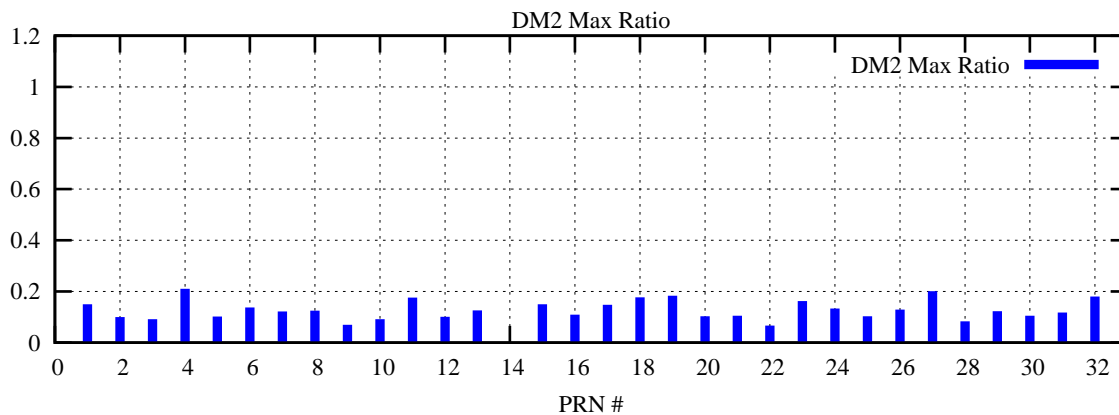

Ratio (PRN Bias/Threshold)

GpsWeek 2130 Day 6

Skinny (Type 0): PRN 8 22
Broad (Type 2): PRN 7 15 17 21 24