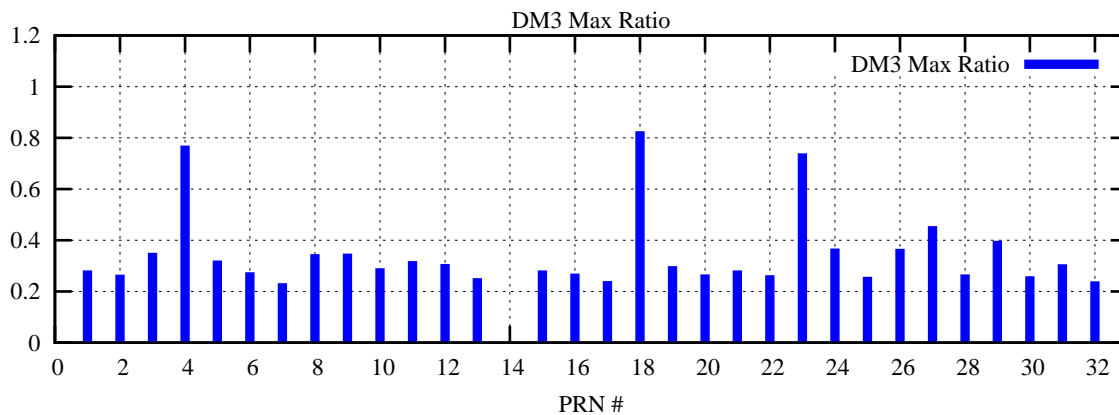

Ratio (PRN Bias/Threshold)

GpsWeek 2130 Day 6

Skinny (Type 0): PRN 8 22
Broad (Type 2): PRN 7 15 17 21 24