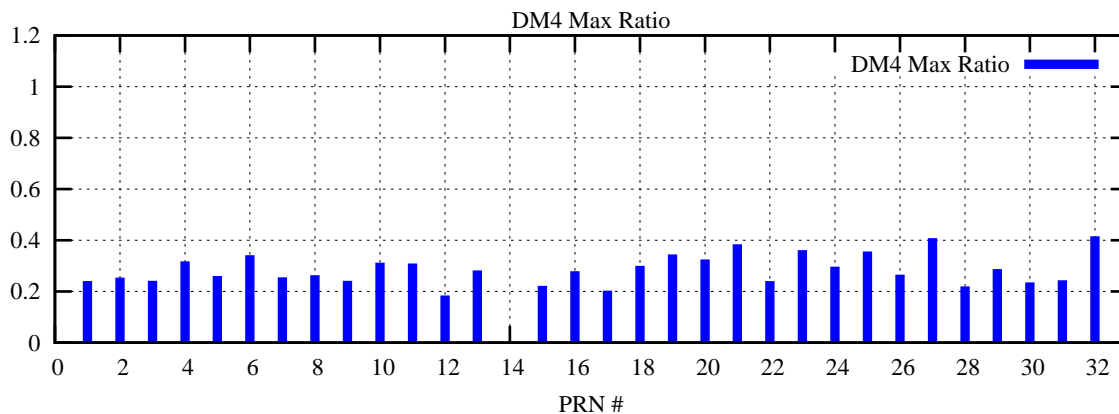

Ratio (PRN Bias/Threshold)

GpsWeek 2130 Day 6

Skinny (Type 0): PRN 8 22
Broad (Type 2): PRN 7 15 17 21 24