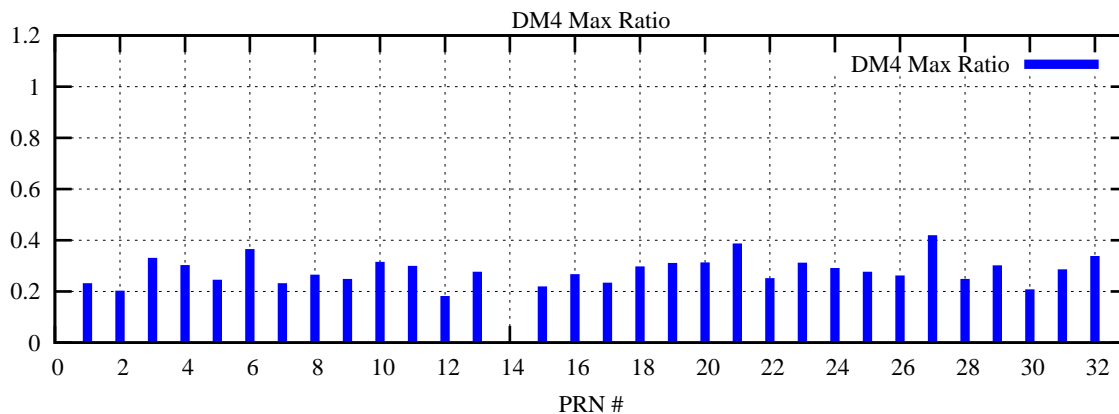

Ratio (PRN Bias/Threshold)

GpsWeek 2131 Day 0

Skinny (Type 0): PRN 8 22
Broad (Type 2): PRN 7 15 17 21 24