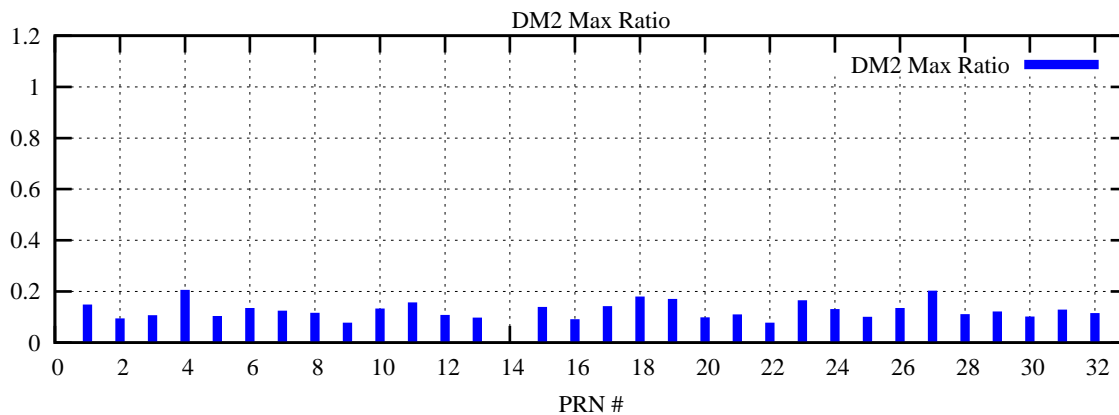

Ratio (PRN Bias/Threshold)

GpsWeek 2131 Day 0

Skinny (Type 0): PRN 8 22
Broad (Type 2): PRN 7 15 17 21 24