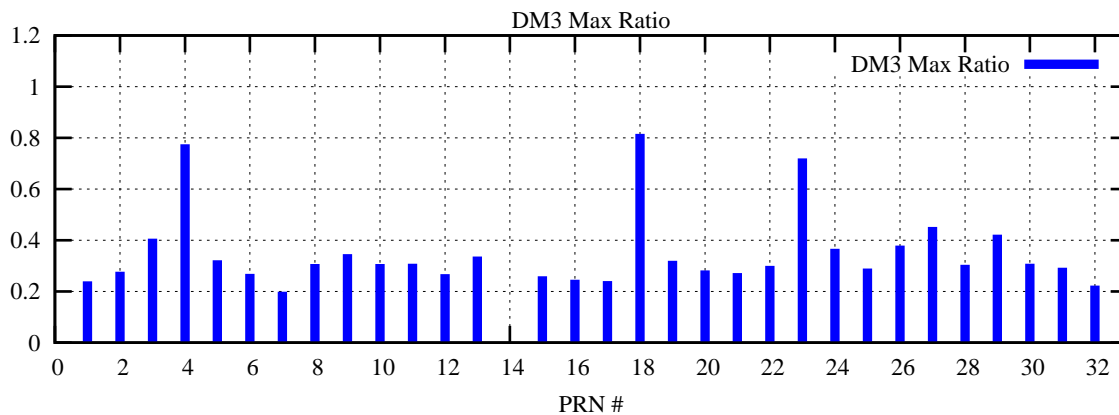

Ratio (PRN Bias/Threshold)

GpsWeek 2131 Day 0

Skinny (Type 0): PRN 8 22
Broad (Type 2): PRN 7 15 17 21 24