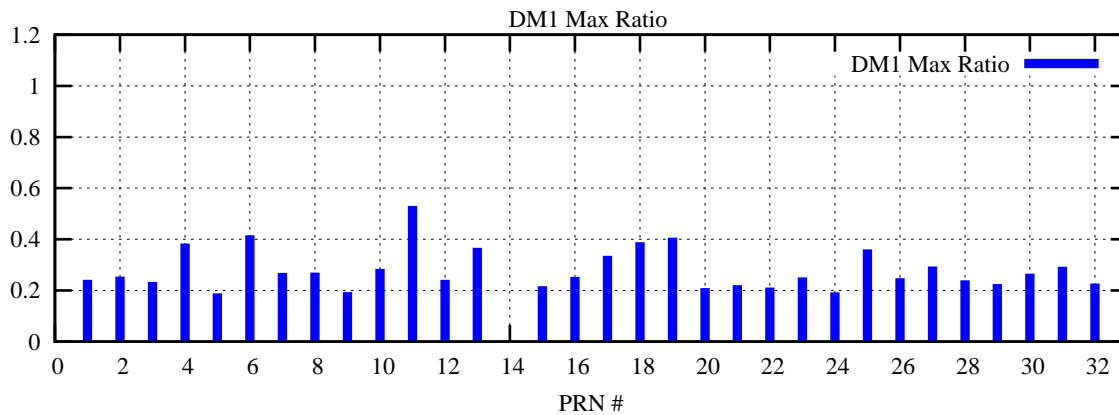

Ratio (PRN Bias/Threshold)

GpsWeek 2131 Day 0

Skinny (Type 0): PRN 8 22
Broad (Type 2): PRN 7 15 17 21 24