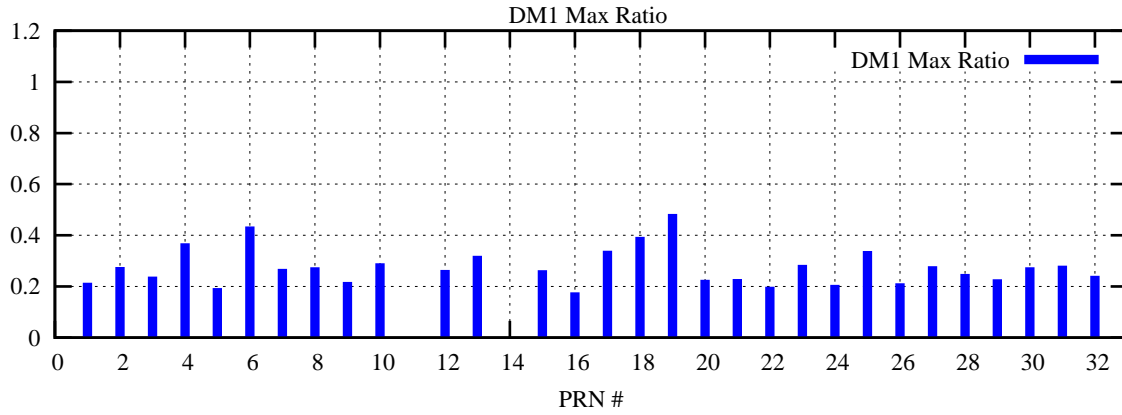

Ratio (PRN Bias/Threshold)

GpsWeek 2131 Day 3

Skinny (Type 0): PRN 8 22
Broad (Type 2): PRN 7 15 17 21 24