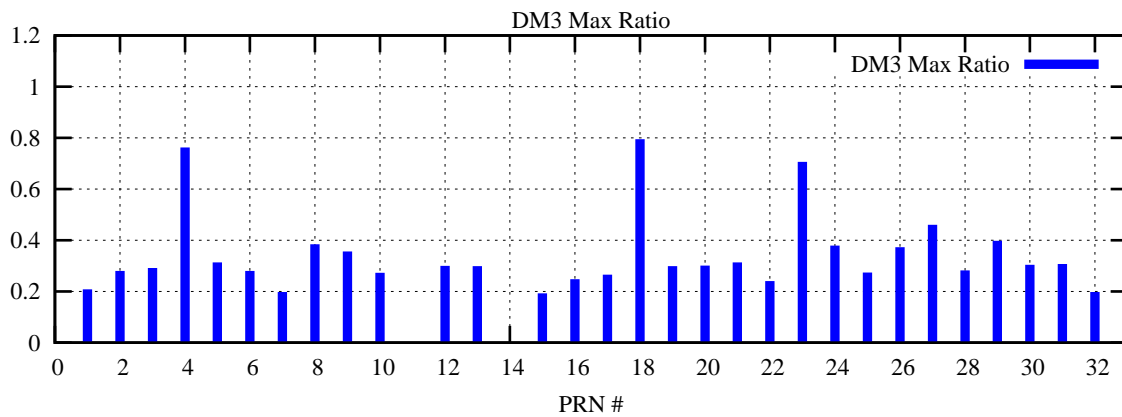

Ratio (PRN Bias/Threshold)

GpsWeek 2131 Day 3

Skinny (Type 0): PRN 8 22
Broad (Type 2): PRN 7 15 17 21 24