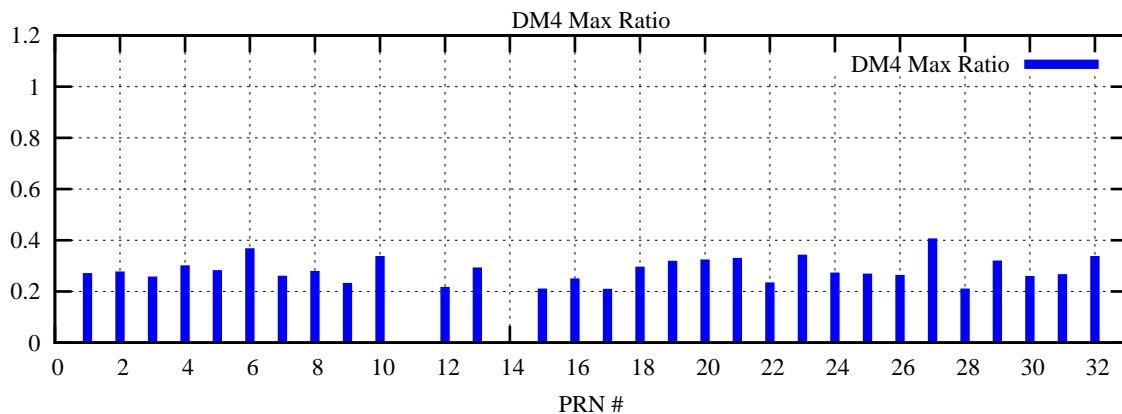

Ratio (PRN Bias/Threshold)

GpsWeek 2131 Day 3

Skinny (Type 0): PRN 8 22
Broad (Type 2): PRN 7 15 17 21 24