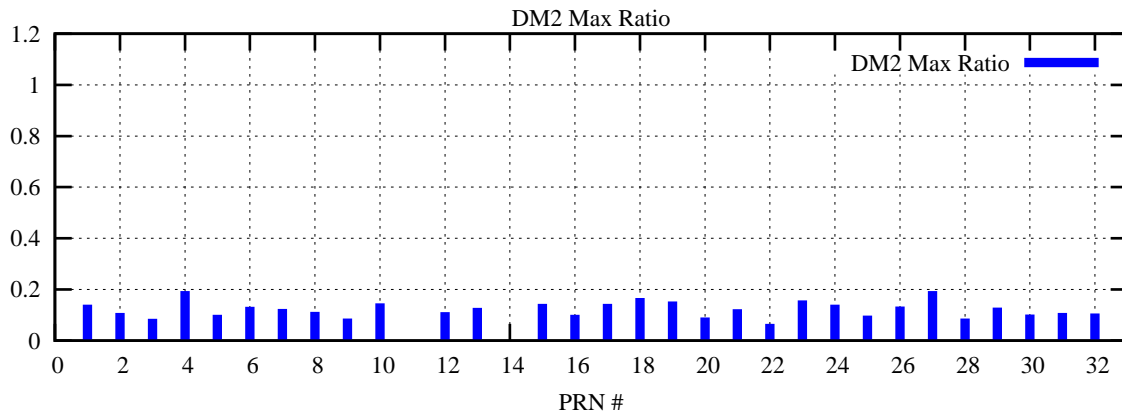

Ratio (PRN Bias/Threshold)

GpsWeek 2131 Day 3

Skinny (Type 0): PRN 8 22
Broad (Type 2): PRN 7 15 17 21 24