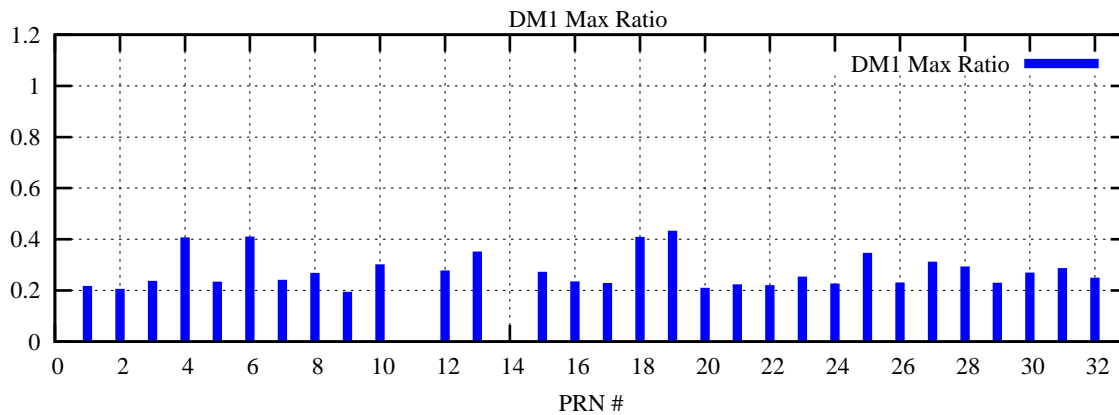

Ratio (PRN Bias/Threshold)

GpsWeek 2131 Day 4

Skinny (Type 0): PRN 8 22
Broad (Type 2): PRN 7 15 17 21 24