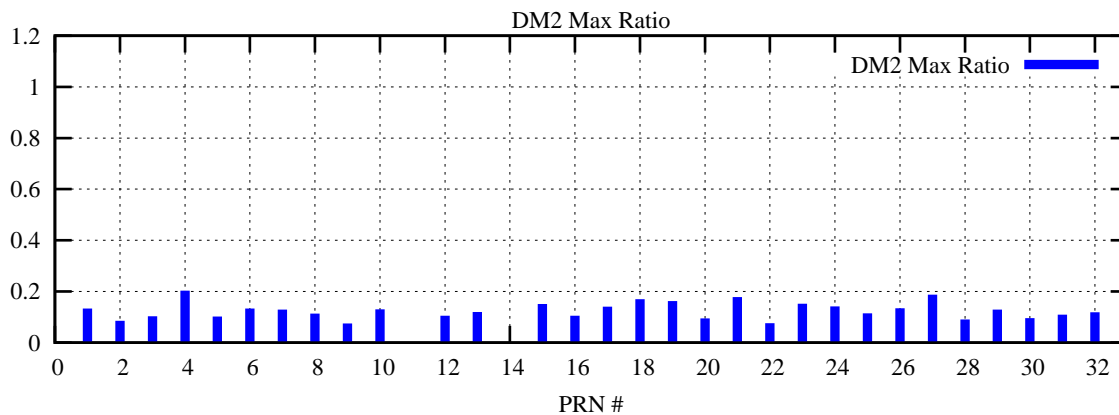

Ratio (PRN Bias/Threshold)

GpsWeek 2131 Day 4

Skinny (Type 0): PRN 8 22
Broad (Type 2): PRN 7 15 17 21 24