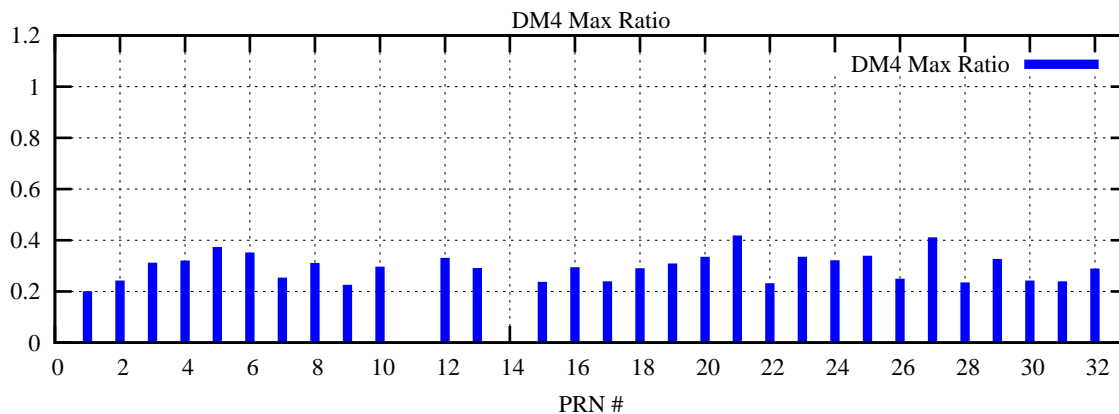

Ratio (PRN Bias/Threshold)

GpsWeek 2131 Day 4

Skinny (Type 0): PRN 8 22
Broad (Type 2): PRN 7 15 17 21 24