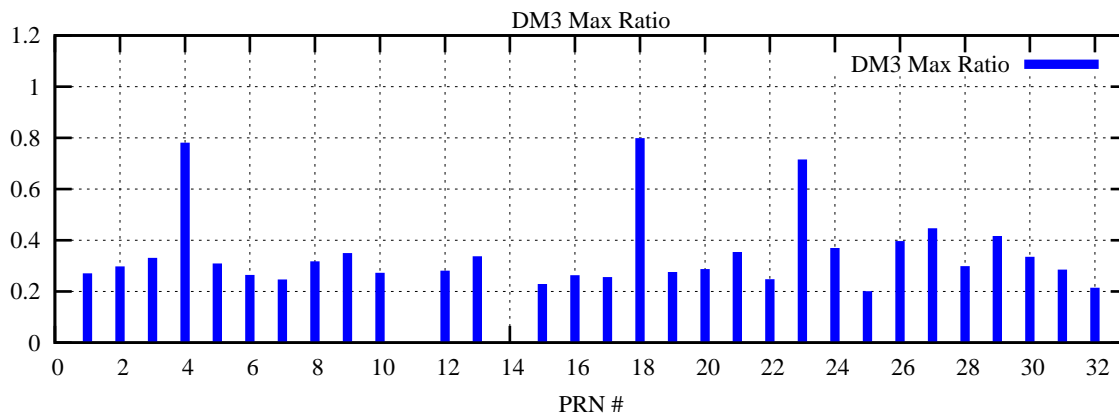

Ratio (PRN Bias/Threshold)

GpsWeek 2131 Day 4

Skinny (Type 0): PRN 8 22
Broad (Type 2): PRN 7 15 17 21 24