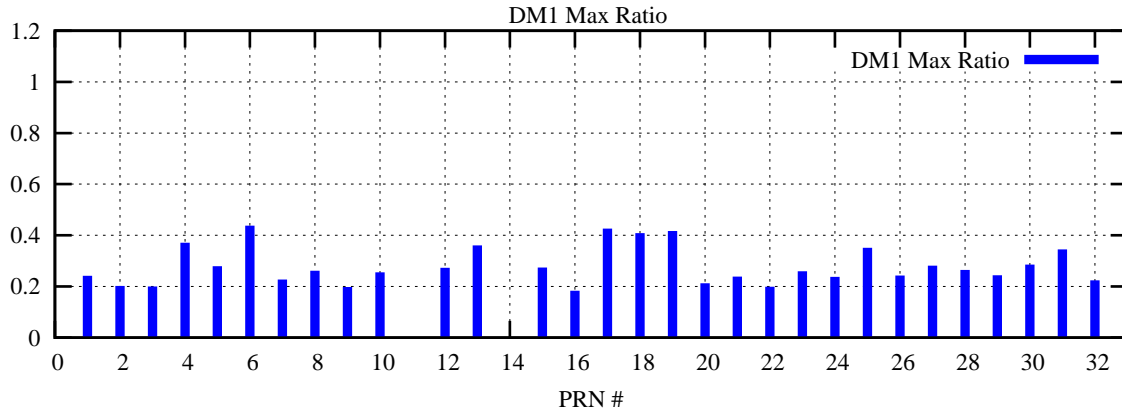

Ratio (PRN Bias/Threshold)

GpsWeek 2131 Day 5

Skinny (Type 0): PRN 8 22
Broad (Type 2): PRN 7 15 17 21 24