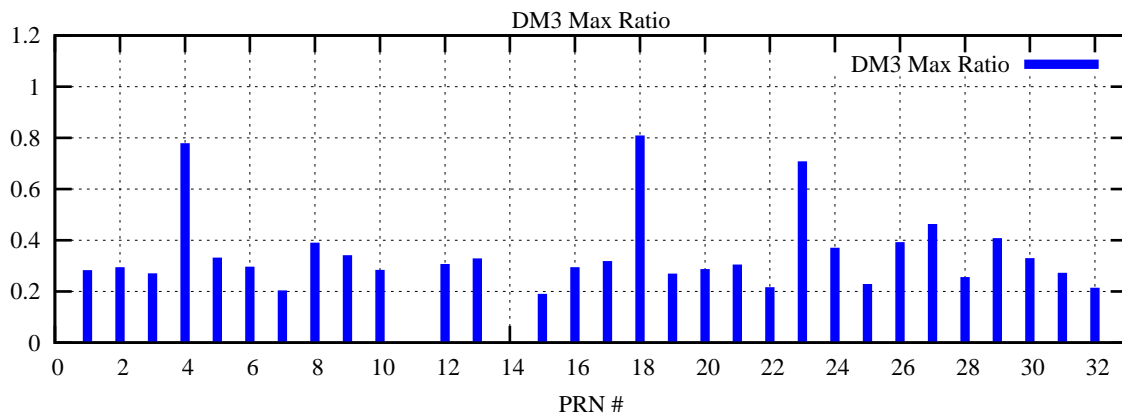

Ratio (PRN Bias/Threshold)

GpsWeek 2131 Day 5

Skinny (Type 0): PRN 8 22
Broad (Type 2): PRN 7 15 17 21 24