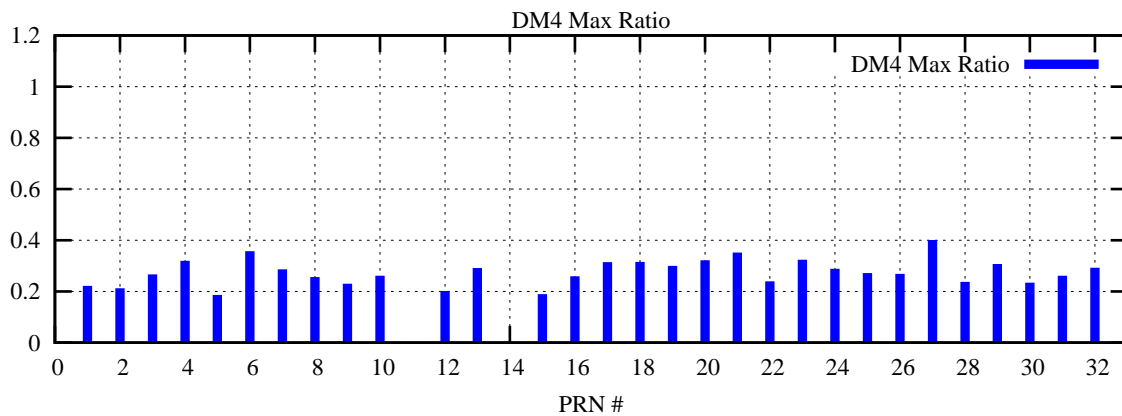

Ratio (PRN Bias/Threshold)

GpsWeek 2131 Day 5

Skinny (Type 0): PRN 8 22
Broad (Type 2): PRN 7 15 17 21 24