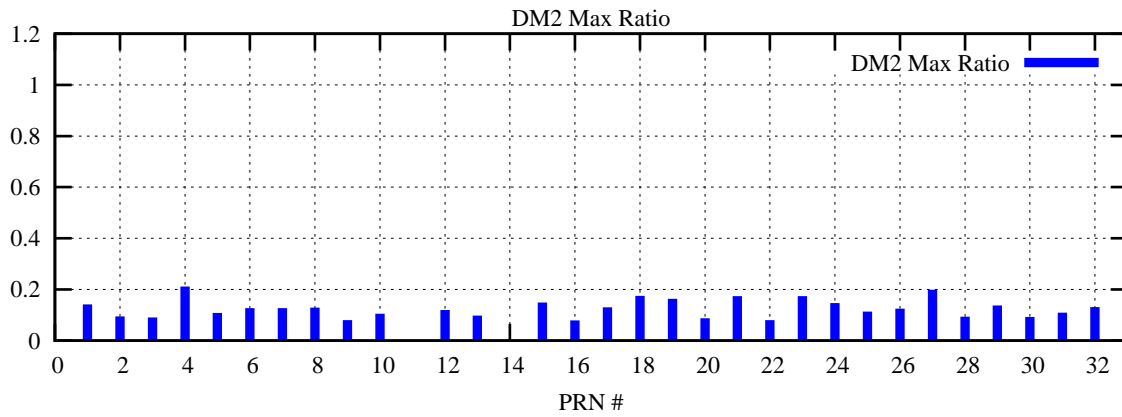

Ratio (PRN Bias/Threshold)

GpsWeek 2131 Day 5

Skinny (Type 0): PRN 8 22
Broad (Type 2): PRN 7 15 17 21 24