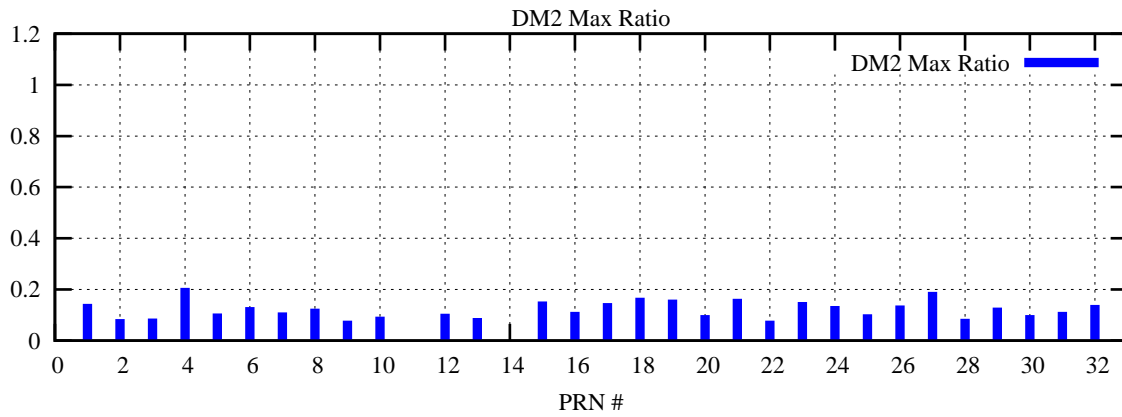

Ratio (PRN Bias/Threshold)

GpsWeek 2132 Day 0

Skinny (Type 0): PRN 8 22
Broad (Type 2): PRN 7 15 17 21 24