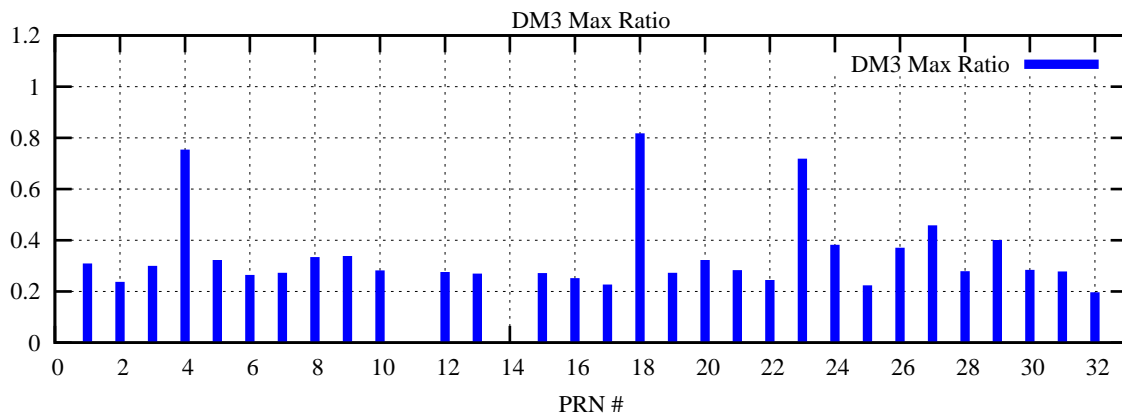

Ratio (PRN Bias/Threshold)

GpsWeek 2132 Day 0

Skinny (Type 0): PRN 8 22
Broad (Type 2): PRN 7 15 17 21 24