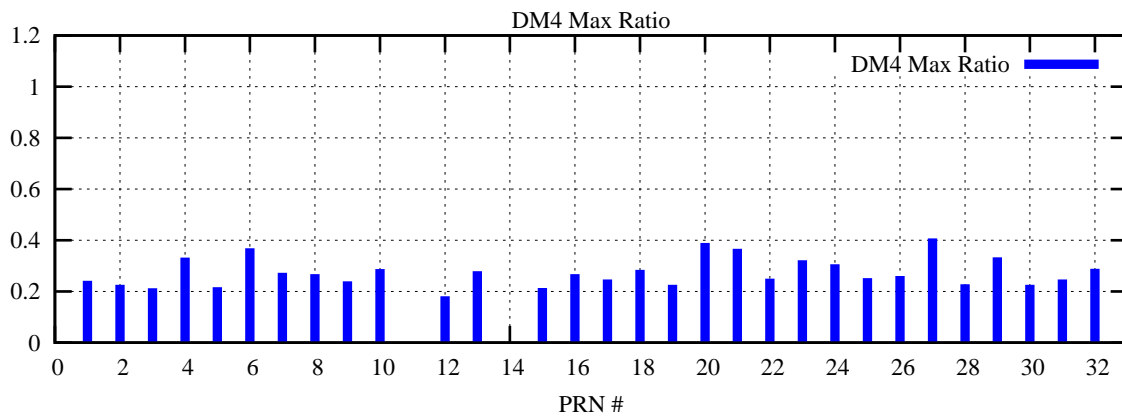

Ratio (PRN Bias/Threshold)

GpsWeek 2132 Day 0

Skinny (Type 0): PRN 8 22
Broad (Type 2): PRN 7 15 17 21 24