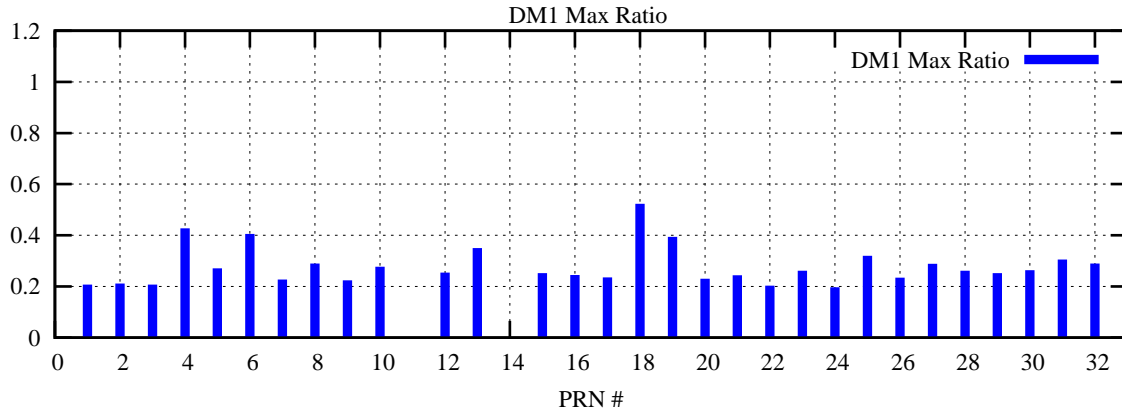

Ratio (PRN Bias/Threshold)

GpsWeek 2132 Day 0

Skinny (Type 0): PRN 8 22
Broad (Type 2): PRN 7 15 17 21 24