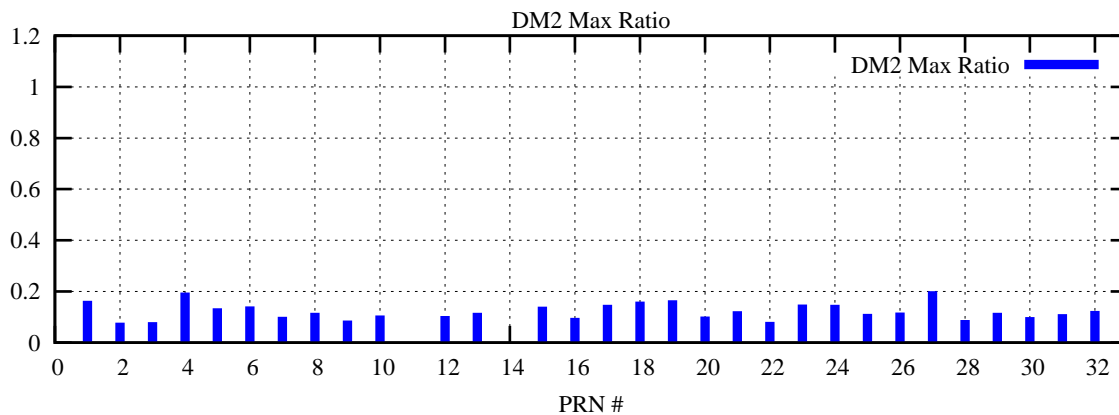

Ratio (PRN Bias/Threshold)

GpsWeek 2133 Day 6

Skinny (Type 0): PRN 8 22
Broad (Type 2): PRN 7 15 17 21 24