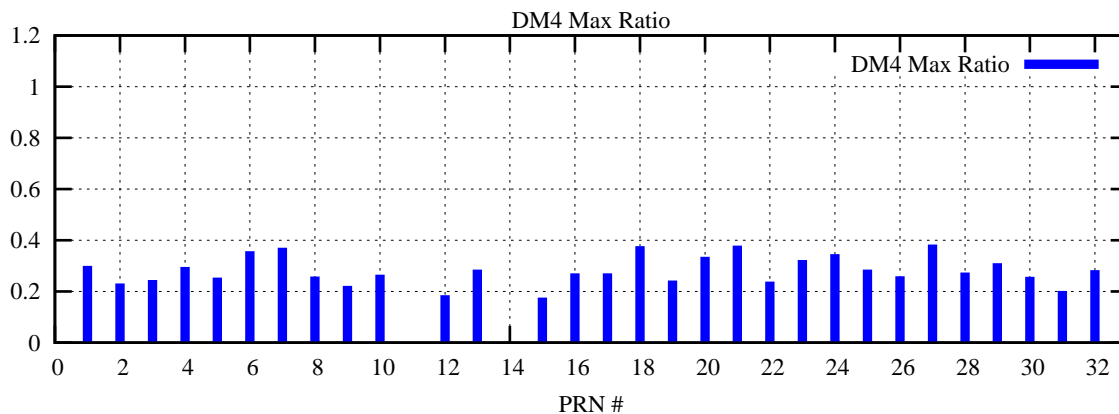

Ratio (PRN Bias/Threshold)

GpsWeek 2133 Day 6

Skinny (Type 0): PRN 8 22
Broad (Type 2): PRN 7 15 17 21 24