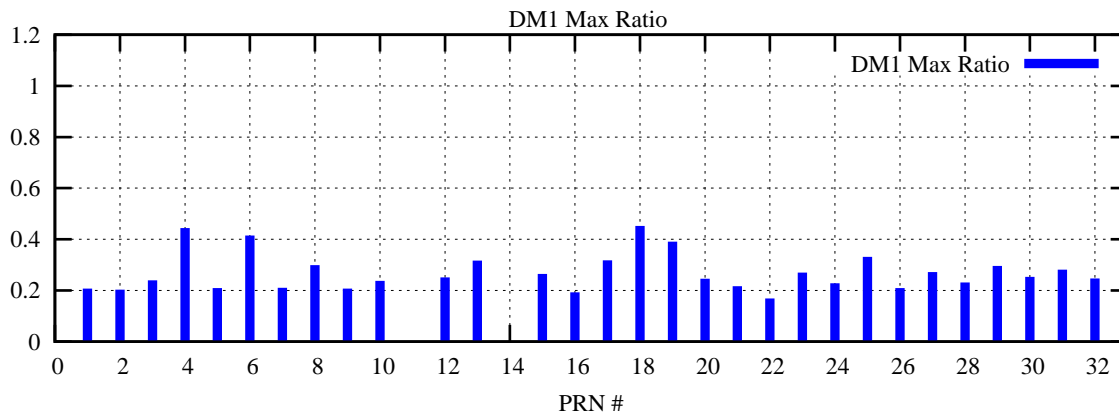

Ratio (PRN Bias/Threshold)

GpsWeek 2133 Day 6

Skinny (Type 0): PRN 8 22
Broad (Type 2): PRN 7 15 17 21 24