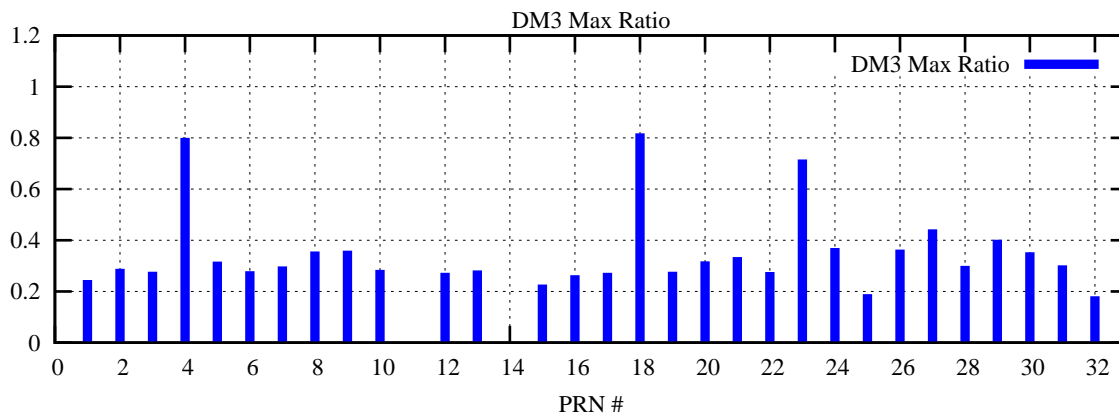

Ratio (PRN Bias/Threshold)

GpsWeek 2133 Day 6

Skinny (Type 0): PRN 8 22
Broad (Type 2): PRN 7 15 17 21 24