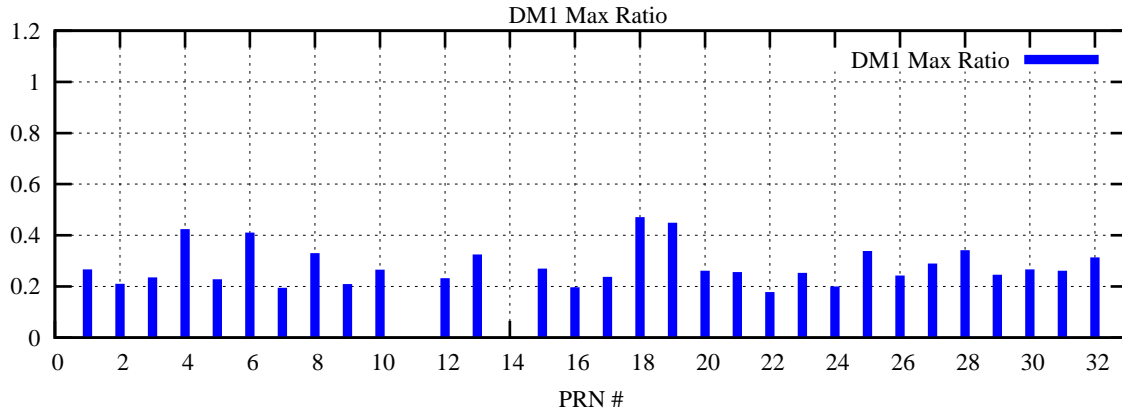

Ratio (PRN Bias/Threshold)

GpsWeek 2134 Day 0

Skinny (Type 0): PRN 8 22
Broad (Type 2): PRN 7 15 17 21 24