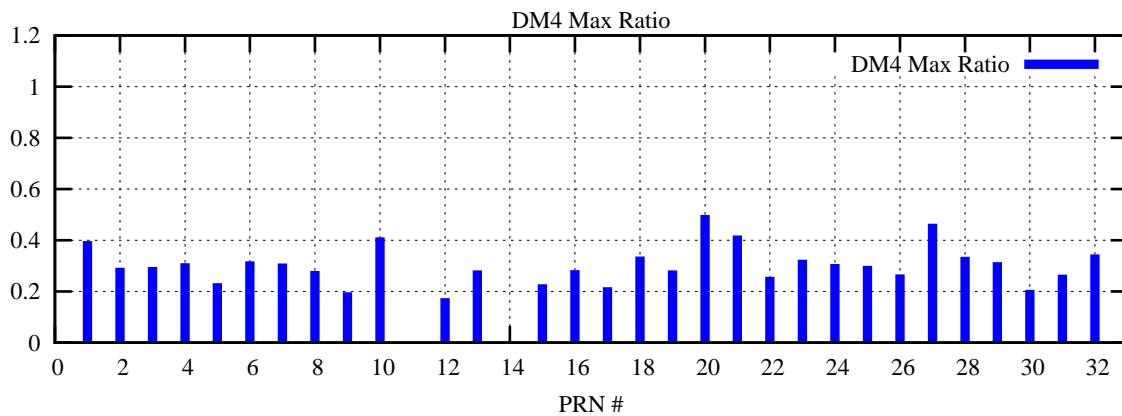

Ratio (PRN Bias/Threshold)

GpsWeek 2134 Day 0

Skinny (Type 0): PRN 8 22
Broad (Type 2): PRN 7 15 17 21 24