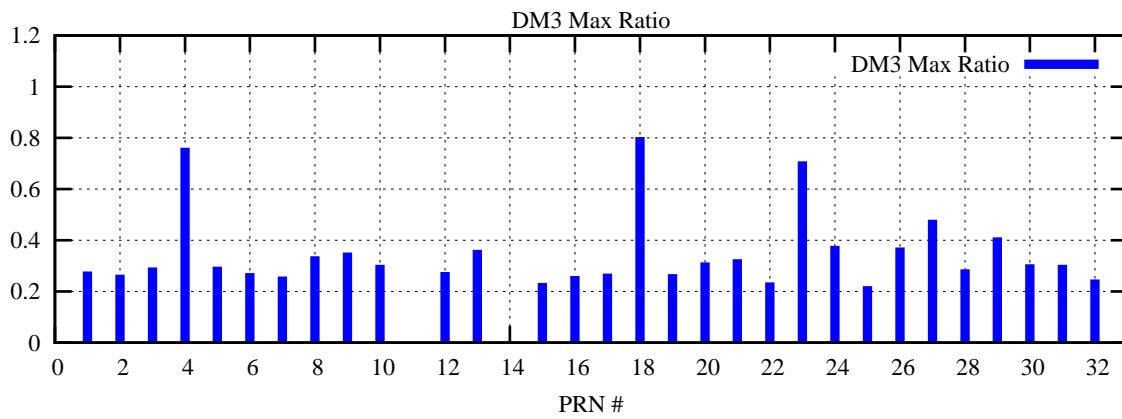

Ratio (PRN Bias/Threshold)

GpsWeek 2134 Day 0

Skinny (Type 0): PRN 8 22
Broad (Type 2): PRN 7 15 17 21 24