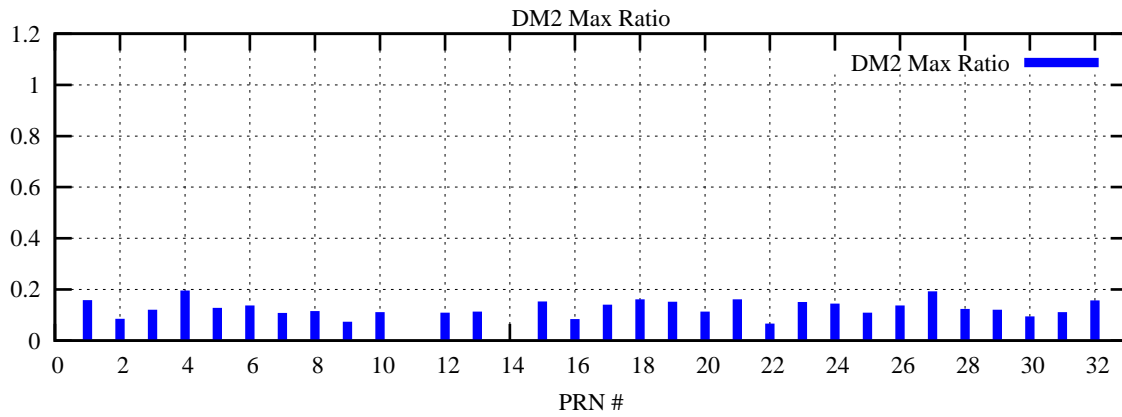

Ratio (PRN Bias/Threshold)

GpsWeek 2134 Day 0

Skinny (Type 0): PRN 8 22
Broad (Type 2): PRN 7 15 17 21 24