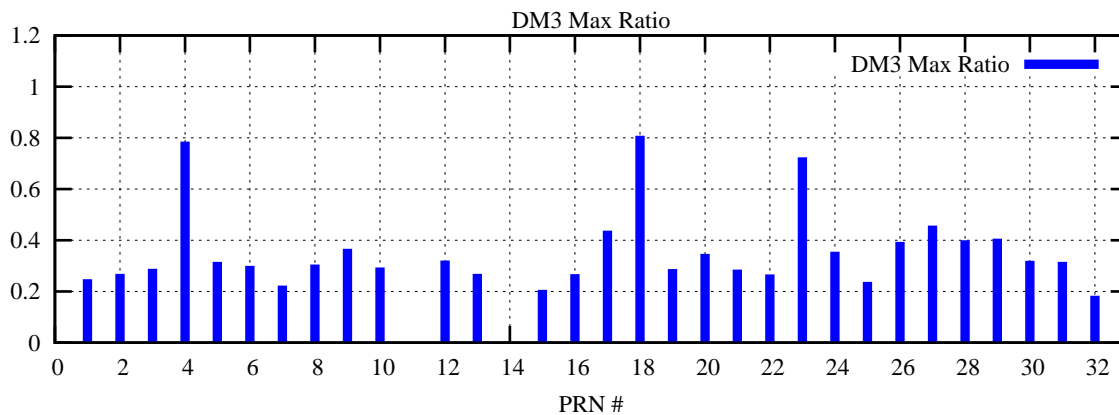

Ratio (PRN Bias/Threshold)

GpsWeek 2134 Day 1

Skinny (Type 0): PRN 8 22
Broad (Type 2): PRN 7 15 17 21 24