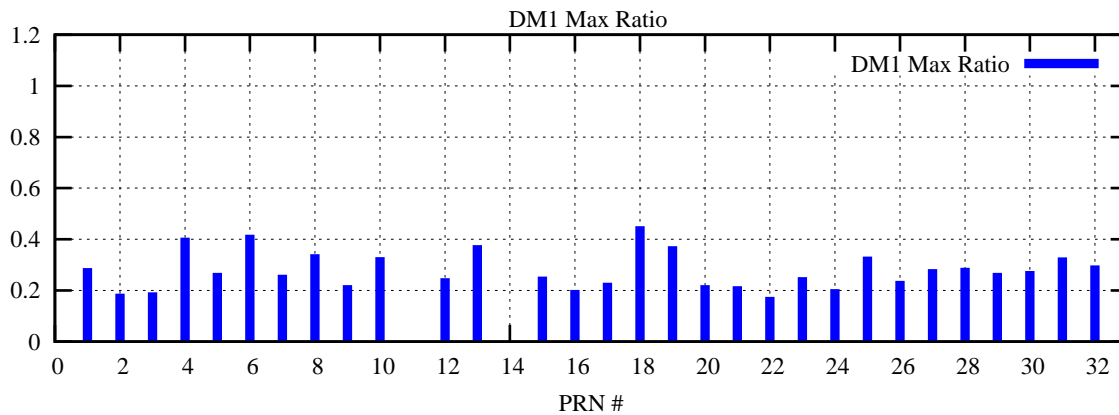

Ratio (PRN Bias/Threshold)

GpsWeek 2134 Day 1

Skinny (Type 0): PRN 8 22
Broad (Type 2): PRN 7 15 17 21 24