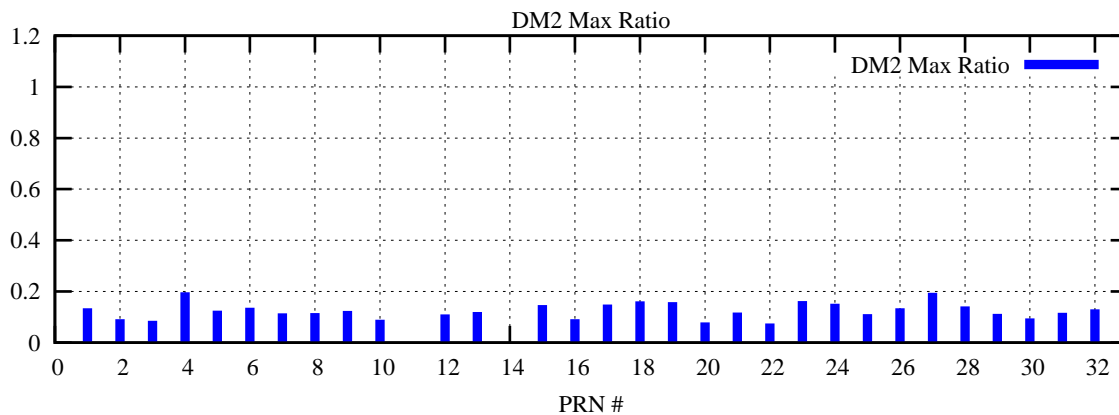

Ratio (PRN Bias/Threshold)

GpsWeek 2134 Day 1

Skinny (Type 0): PRN 8 22
Broad (Type 2): PRN 7 15 17 21 24