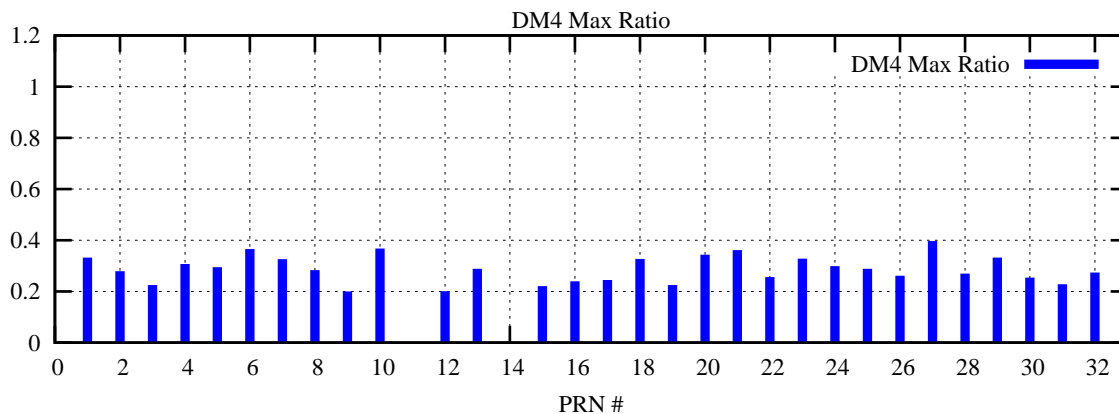

Ratio (PRN Bias/Threshold)

GpsWeek 2134 Day 1

Skinny (Type 0): PRN 8 22
Broad (Type 2): PRN 7 15 17 21 24